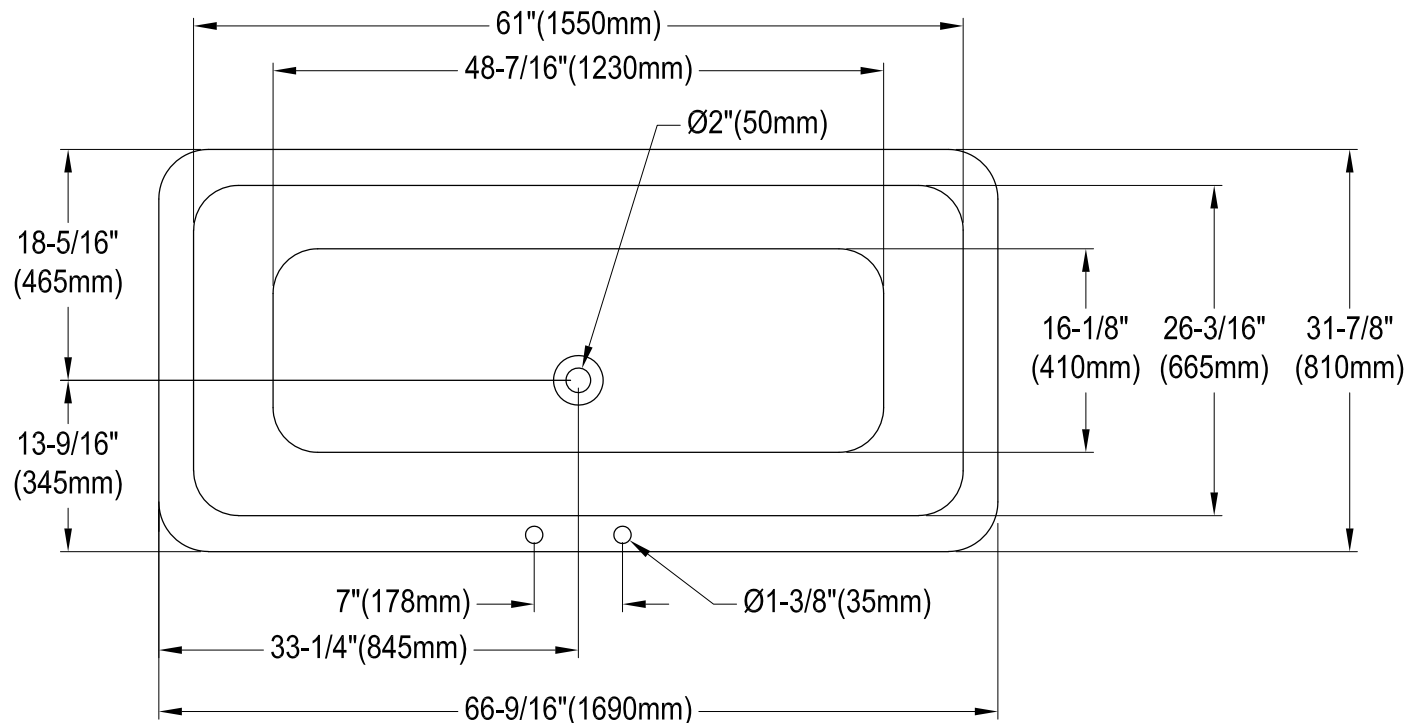

VCTQ7D6732NL0,1,2,5,7,8,W

67" Cast Iron Clawfoot Tub with 7" Faucet Drillings

M10 x 20 (4 pcs)

Drain Hole Size

(Scale 3:1)

Section A-A