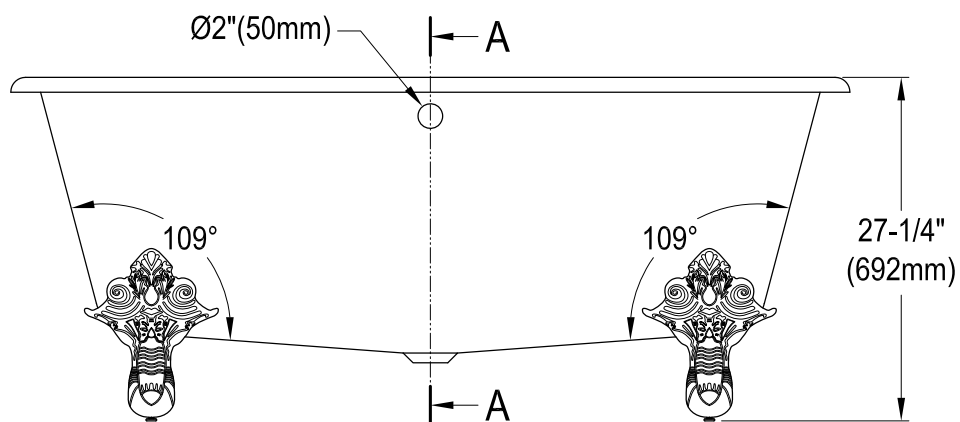

VCTQ7D6732NL0,1,2,5,7,8,W

67" Cast Iron Clawfoot Tub with 7" Faucet Drillings

M10 x 20 (4 pcs)

Drain Hole Size

(Scale 3:1)

Section A-A