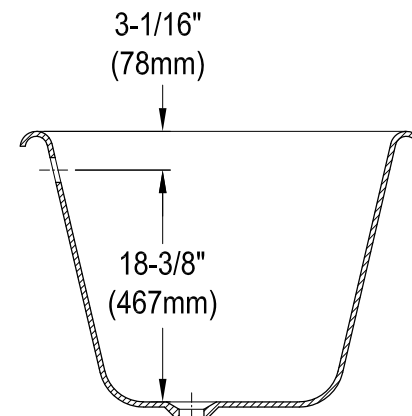

VCTQ7D6732NL0,1,2,5,7,8,W

67" Cast Iron Clawfoot Tub with 7" Faucet Drillings

M10 x 20 (4 pcs)

Drain Hole Size

(Scale 3:1)

Section A-A