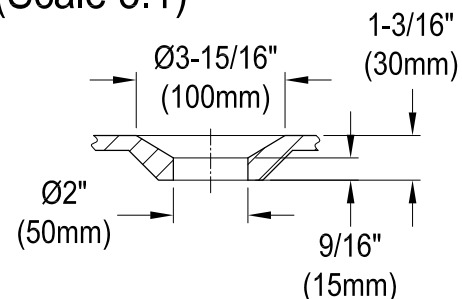

VCTQ7D6732NL0,1,2,5,7,8,W

67" Cast Iron Clawfoot Tub with 7" Faucet Drillings

M10 x 20 (4 pcs)

Drain Hole Size

(Scale 3:1)

Section A-A