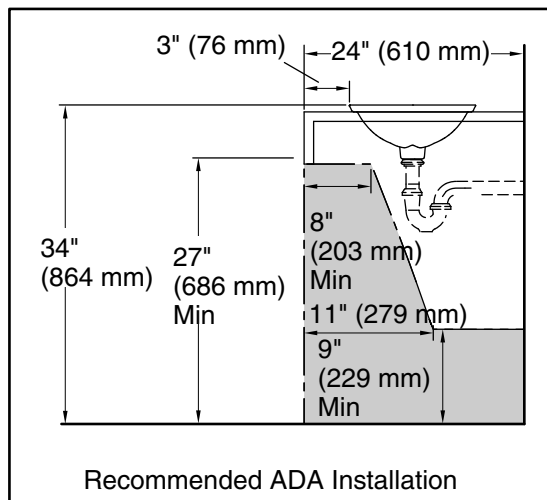

8-25-2025 21:12 - US/CA

THE BOLD LOOK
OF **KOHLER**®

Sartorial™ Paisley Carillon®
 21" rectangular drop-in bathroom sink, no overflow
K-75749-FP2

Technical Information

All product dimensions are nominal.

- Basin configuration: Single Bowl
- Bowl area (Only): Length: 21-1/8" (536 mm)
 Width: 14-9/16" (370 mm)
 Bowl depth: 4-1/8" (105 mm)
 Water depth: 4-1/8" (105 mm)
- With overflow: No
- Template: 1242828, required, included