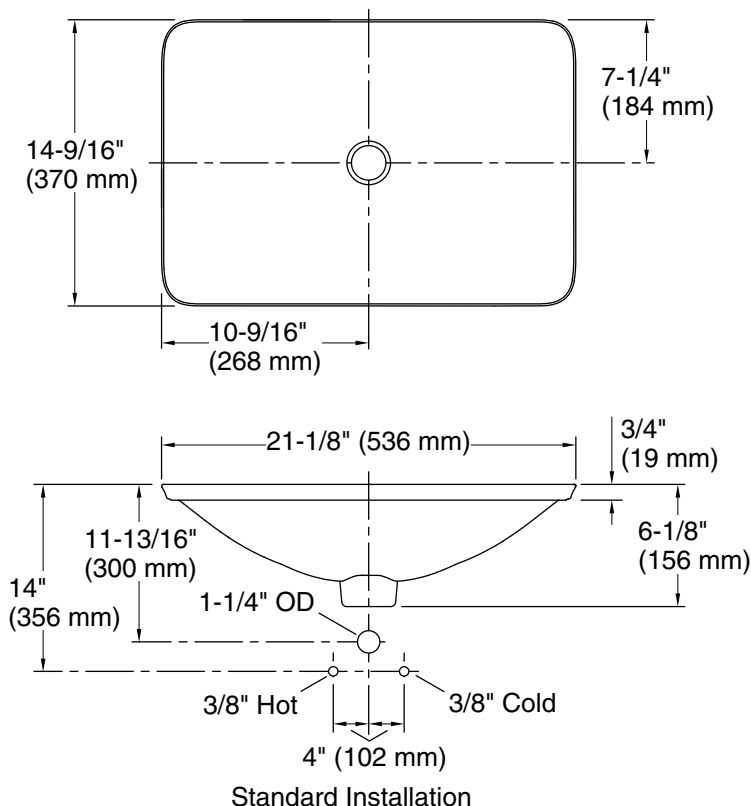

8-25-2025 21:12 - US/CA

THE BOLD LOOK
OF **KOHLER**®

Sartorial™ Paisley Carillon®
 21" rectangular drop-in bathroom sink, no overflow
K-75749-FP2

Technical Information

All product dimensions are nominal.

- Basin configuration: Single Bowl
- Bowl area (Only): Length: 21-1/8" (536 mm)
 Width: 14-9/16" (370 mm)
 Bowl depth: 4-1/8" (105 mm)
 Water depth: 4-1/8" (105 mm)
- With overflow: No
- Template: 1242828, required, included