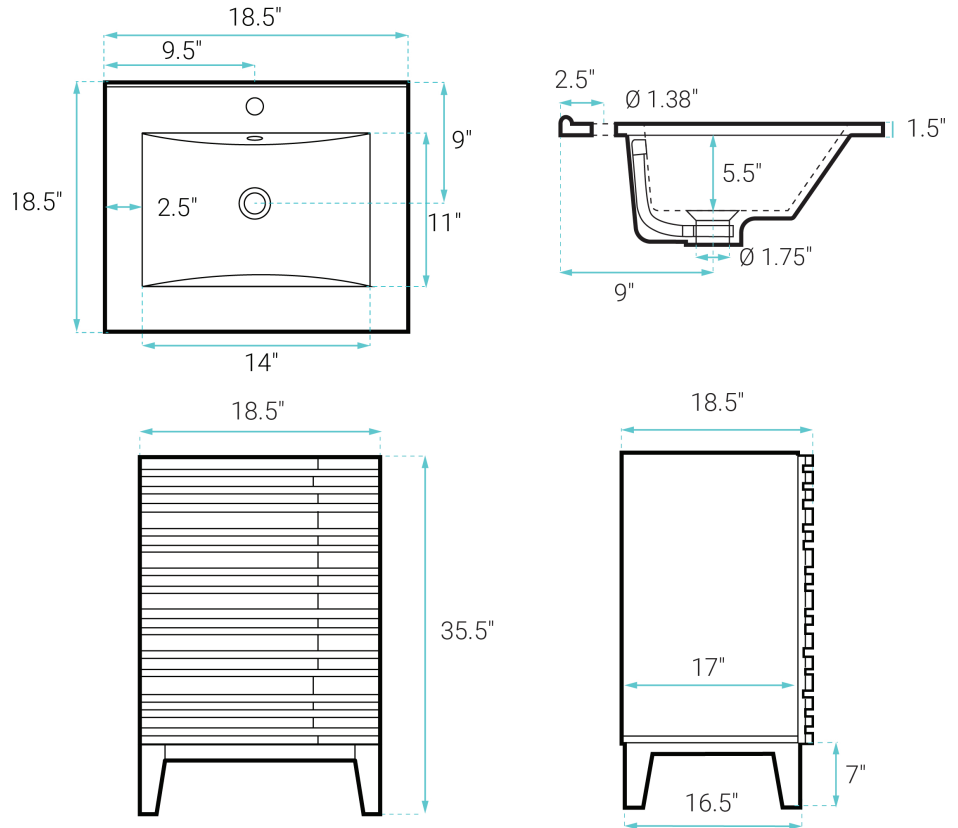

Cascade

Swiss Madison®
well made forever

Freestanding Vanity SM-BV560B

FEATURES:

- Sleek, freestanding design
- Glazed ceramic, single sink
- Standard 1.75" drain hole
- Standard 1.38" faucet hole
- Chrome-finish overflow
- Wooden legs

INSTALLATION:

Freestanding, assembly required

COLORS & FINISHES:

- Natural Oak: SM-BV560
- Black: SM-BV560B
- Brown Oak: SM-BV560WN

SPECIFICATIONS:

N.W: 57 lb.

W: 18.5" x D: 18.5" x H: 37"

Inner Sink: D: 11" x W: 14" x H: 5.5"

INCLUDED PARTS:

- Cabinet: SM-BV560B-C
- Sink: SM-VT319

REQUIRED PARTS:

- Sink Drain*
- Drain Trap*
- Faucet*
- Water Supply Lines

*Sold Separately by Swiss Madison