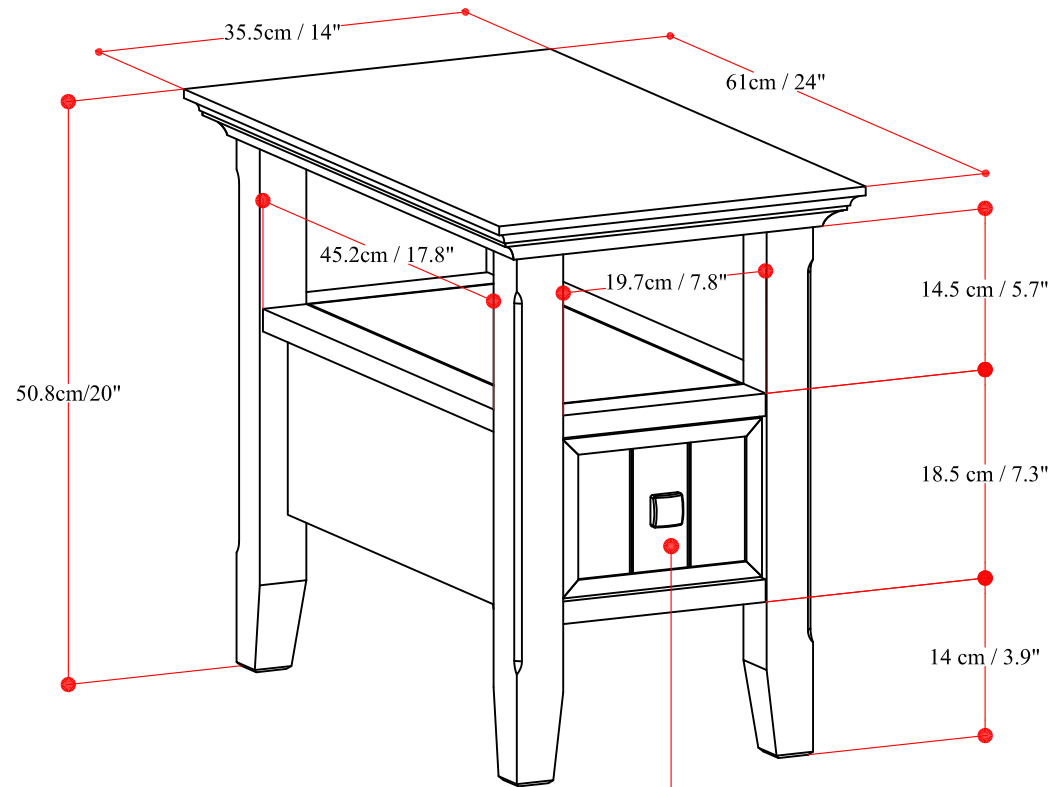

# ACADIAN NARROW SIDE TABLE WITH DRAWER

Inner drawer:  
W14.1 cm / 5.6" x D33.2cm /  
13" x H9.2cm / 3.6" x 1pc

Net Weight : 18.7 ( lb )