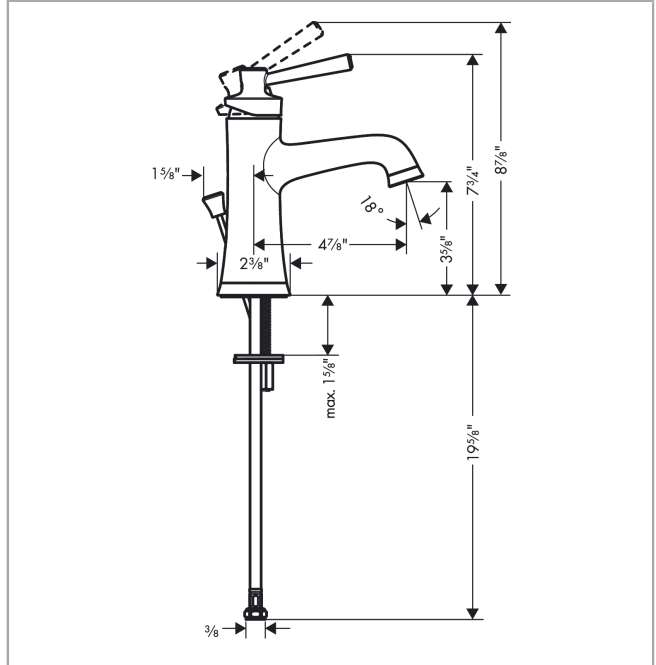

Joleena
Single-Hole Faucet 100 with Pop-Up Drain, 0.5 GPM
 Finishes : **chrome** Part no. : **04773000**

Description

Features

- Aerated spray
- Flow: 0.5 GPM (1.9 L/Min)
- Ceramic cartridge
- Includes pop-up drain

Item details

List Price \$ 235.00

Technology

Compliance

Product image

Scale drawing

Joleena
Single-Hole Faucet 100 with Pop-Up Drain, 0.5 GPM
 Finishes : **chrome** Part no. : **04773000**

Exploded drawing

Year of production: >01/20

Joleena
Single-Hole Faucet 100 with Pop-Up Drain, 0.5 GPM
 Finishes : **chrome** Part no. : **04773000**

Spare parts list

Year of production: >01/20

Pos.	Description	Part no.	Price	PU
1	handle	93534000	-	1
2	pull rod	93529000	-	1
3	flange	93273000	-	1
4	cartridge, assy	93268000	-	1
5	aerator M24x1 (1,9 l/min)	93532001	-	1
6	escutcheon	93530000	-	1
7	fixing set	96016000	-	1
8	connection hose 600 mm	93528001	-	1
a	pop up waste	88509000	-	1