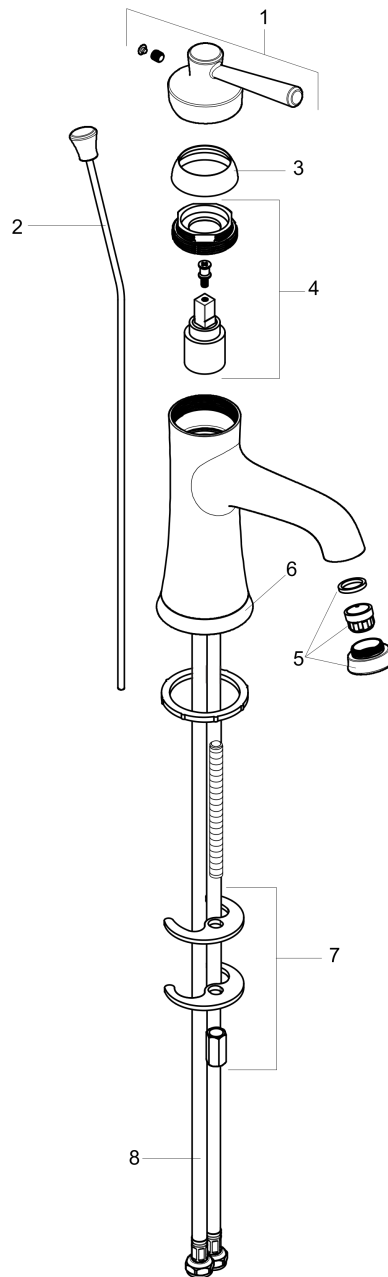

Joleena
Single-Hole Faucet 100 with Pop-Up Drain, 0.5 GPM
 Finishes : **chrome** Part no. : **04773000**

Description

Features

- Aerated spray
- Flow: 0.5 GPM (1.9 L/Min)
- Ceramic cartridge
- Includes pop-up drain

Item details

List Price \$ 235.00

Technology

Compliance

Product image

Scale drawing

Joleena
Single-Hole Faucet 100 with Pop-Up Drain, 0.5 GPM
 Finishes : **chrome** Part no. : **04773000**

Exploded drawing

Year of production: >01/20

Joleena
Single-Hole Faucet 100 with Pop-Up Drain, 0.5 GPM
 Finishes : **chrome** Part no. : **04773000**

Spare parts list

Year of production: >01/20

Pos.	Description	Part no.	Price	PU
1	handle	93534000	-	1
2	pull rod	93529000	-	1
3	flange	93273000	-	1
4	cartridge, assy	93268000	-	1
5	aerator M24x1 (1,9 l/min)	93532001	-	1
6	escutcheon	93530000	-	1
7	fixing set	96016000	-	1
8	connection hose 600 mm	93528001	-	1
a	pop up waste	88509000	-	1