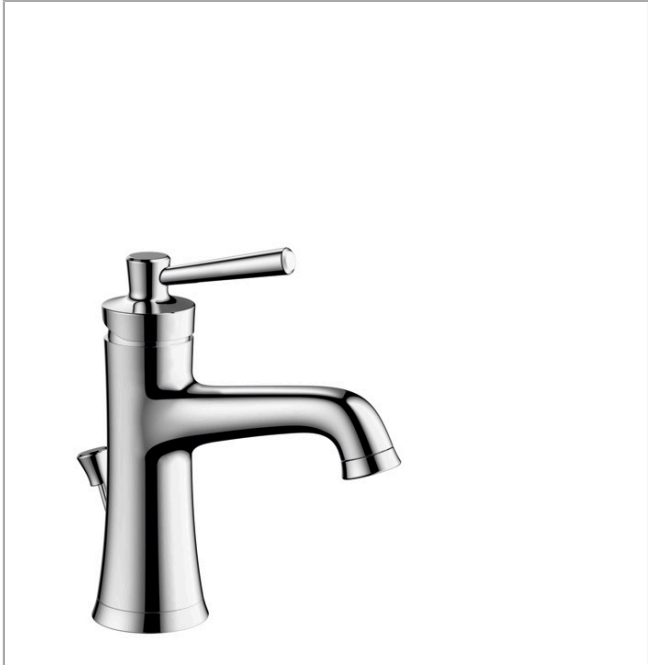

Joleena
Single-Hole Faucet 100 with Pop-Up Drain, 0.5 GPM
 Finishes : **chrome** Part no. : **04773000**

Description

Features

- Aerated spray
- Flow: 0.5 GPM (1.9 L/Min)
- Ceramic cartridge
- Includes pop-up drain

Item details

List Price \$ 235.00

Technology

Compliance

Product image

Scale drawing

Joleena
Single-Hole Faucet 100 with Pop-Up Drain, 0.5 GPM
 Finishes : **chrome** Part no. : **04773000**

Exploded drawing

Year of production: >01/20

Joleena
Single-Hole Faucet 100 with Pop-Up Drain, 0.5 GPM
 Finishes : **chrome** Part no. : **04773000**

Spare parts list

Year of production: >01/20

Pos.	Description	Part no.	Price	PU
1	handle	93534000	-	1
2	pull rod	93529000	-	1
3	flange	93273000	-	1
4	cartridge, assy	93268000	-	1
5	aerator M24x1 (1,9 l/min)	93532001	-	1
6	escutcheon	93530000	-	1
7	fixing set	96016000	-	1
8	connection hose 600 mm	93528001	-	1
a	pop up waste	88509000	-	1