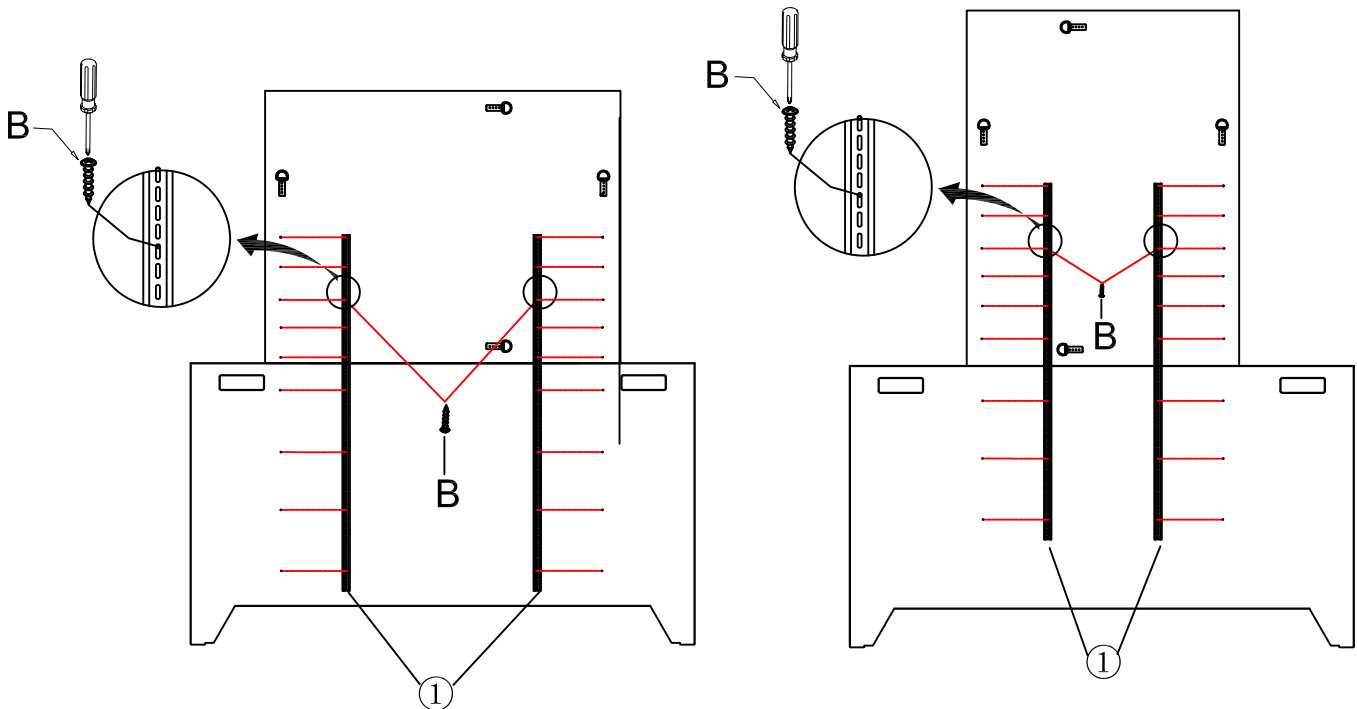

ASSEMBLY INSTRUCTION

ITEM: 6015-90202-02 Nine-Drawer Dresser
 6015-90202-80 Nine-Drawer Dresser
 6015-90202-89 Nine-Drawer Dresser
 6015-90004-85 Portrait Mirror
 6015-90004-89 Portrait Mirror

Thank you for purchasing this quality product. Be sure to unpack carefully looking for small parts which may have come loose during shipment.
 Read all instruction and study the drawing carefully before starting the assembly process.

HARDWARE PACK				
NO.	DRAWING	DESCRIPTION	SIZE	Q'TY
A		Anti - Tip Kit		1PC
B		Screw	8*7/8"	18PCS

PART LIST				
NO.	DRAWING	DESCRIPTION	SIZE	Q'TY
1		Mending Plate	1220*25*14mm	2PCS

Note: The mirror can be attached with two different ways.

STEP 1

Note: Anti-tip kit restraint is provided. Please follow the instructions enclosed with the pack.

ASSEMBLY INSTRUCTION

ITEM: 6015-90202-02 Nine-Drawer Dresser
6015-90202-80 Nine-Drawer Dresser
6015-90202-89 Nine-Drawer Dresser
6015-90004-85 Portrait Mirror
6015-90004-89 Portrait Mirror