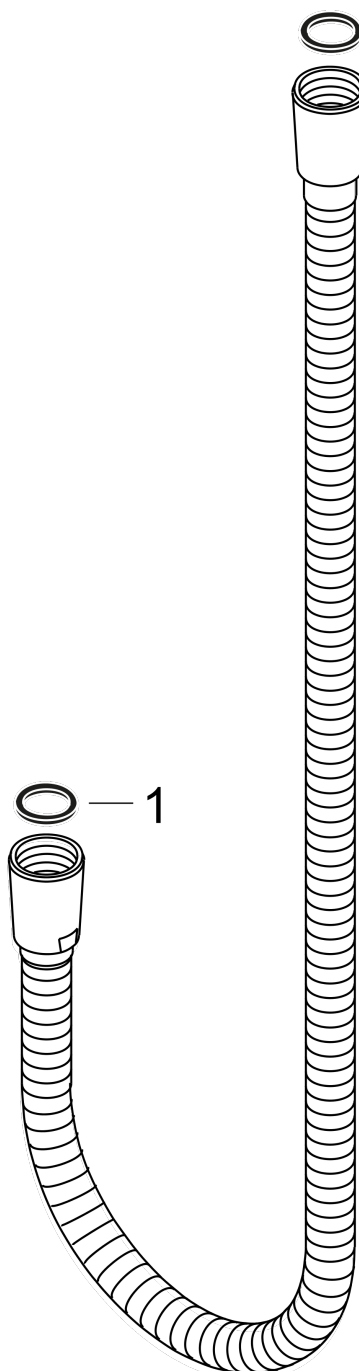

Metal Handshower Hose, 80"

Finishes : **chrome** Part no. : **28120000**

Description

Features

- Metal shower hose
- Pivot connector prevents hose from tangling
- No-kink hose

Product image

Scale drawing

Metal Handshower Hose, 80"
Finishes : **chrome** Part no. : **28120000**

Exploded drawing

Year of production: >12/05

Metal Handshower Hose, 80"
 Finishes : **chrome** Part no. : **28120000**

Spare parts list

Year of production: >12/05

Pos.	Description	Part no.	PC	PU
1	seal	98058000	0	1