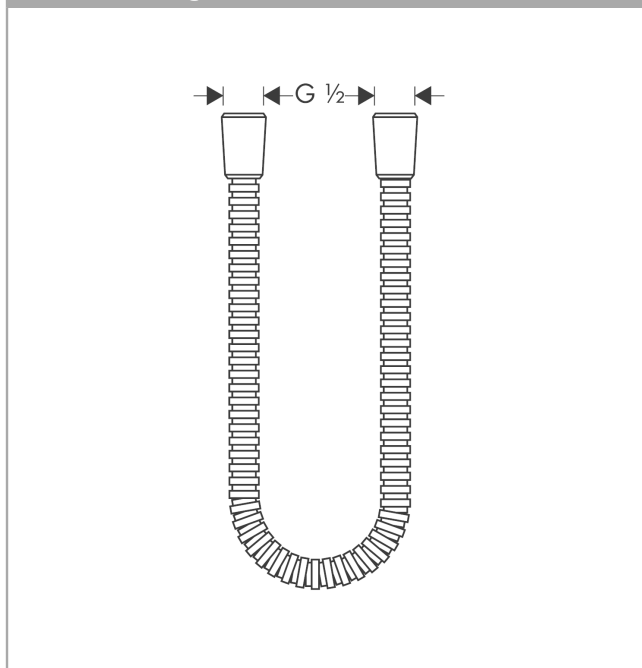

Metal Handshower Hose, 80"

Finishes : **chrome** Part no. : **28120000**

Description

Features

- Metal shower hose
- Pivot connector prevents hose from tangling
- No-kink hose

Product image

Scale drawing

Metal Handshower Hose, 80"
Finishes : **chrome** Part no. : **28120000**

Exploded drawing

Year of production: >12/05

Metal Handshower Hose, 80"
 Finishes : **chrome** Part no. : **28120000**

Spare parts list

Year of production: >12/05

Pos.	Description	Part no.	PC	PU
1	seal	98058000	0	1