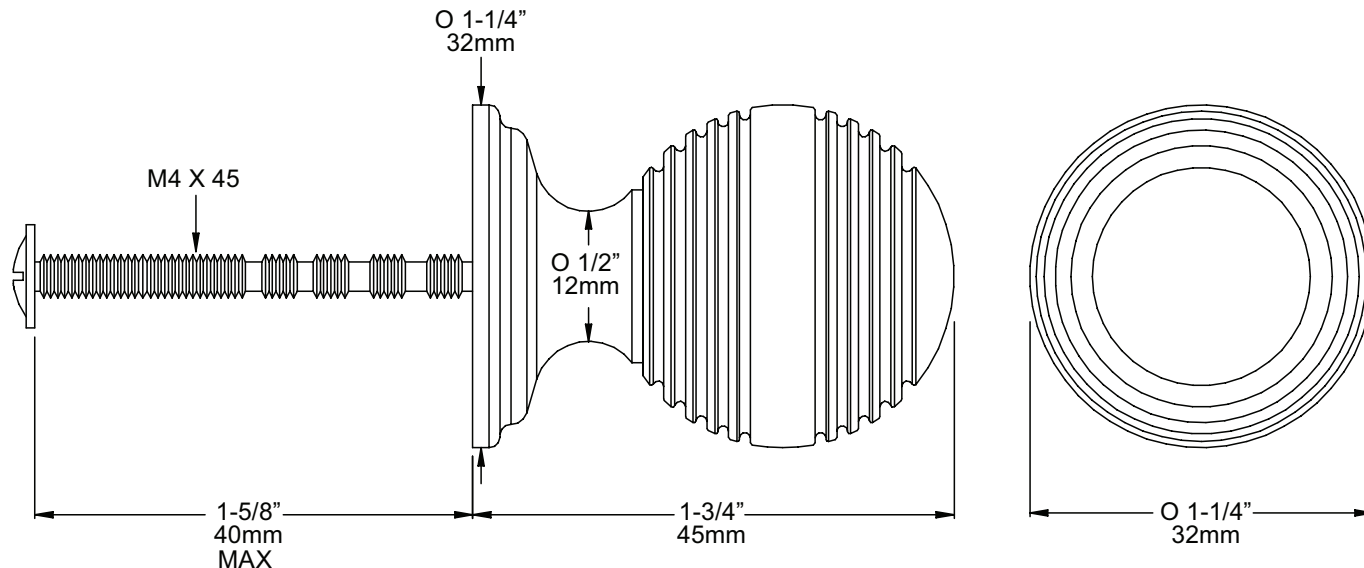

SPECIFICATIONS

DESCRIPTION

- Supplied as 5 Boxed
- Manufactured in the UK
- Supplied with M4x45 Panhead Cabinet Screw
- Compliments Perrin and Rowe Tap Styling

WARRANTY

- Consult your local House of Rohl showroom for additional information and specifications. For complete warranty details and a list of showrooms, go to houseofrohl.com

Large Contour Drawer Handle

MODEL: U.6570

For warranty or additional information, contact:

US Customers

U.S.A.
houseofrohl.com/support
1-800-777-9762

Canadian Customers

QUEBEC / MARITIMES / WESTERN CANADA
houseofrohl.ca/support
1-866-473-8442