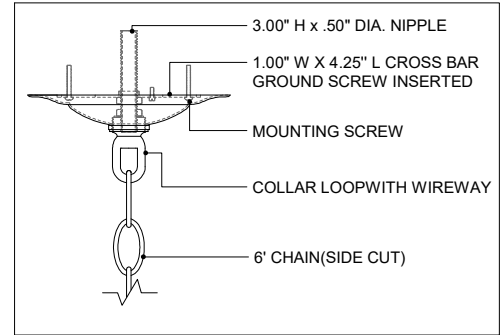

23.00" DIA. BODY
 6.00" DIA. CANOPY
 1.00" W X 4.25" L CROSS BAR

CANOPY DETAIL

TOP VIEW

FRONT VIEW