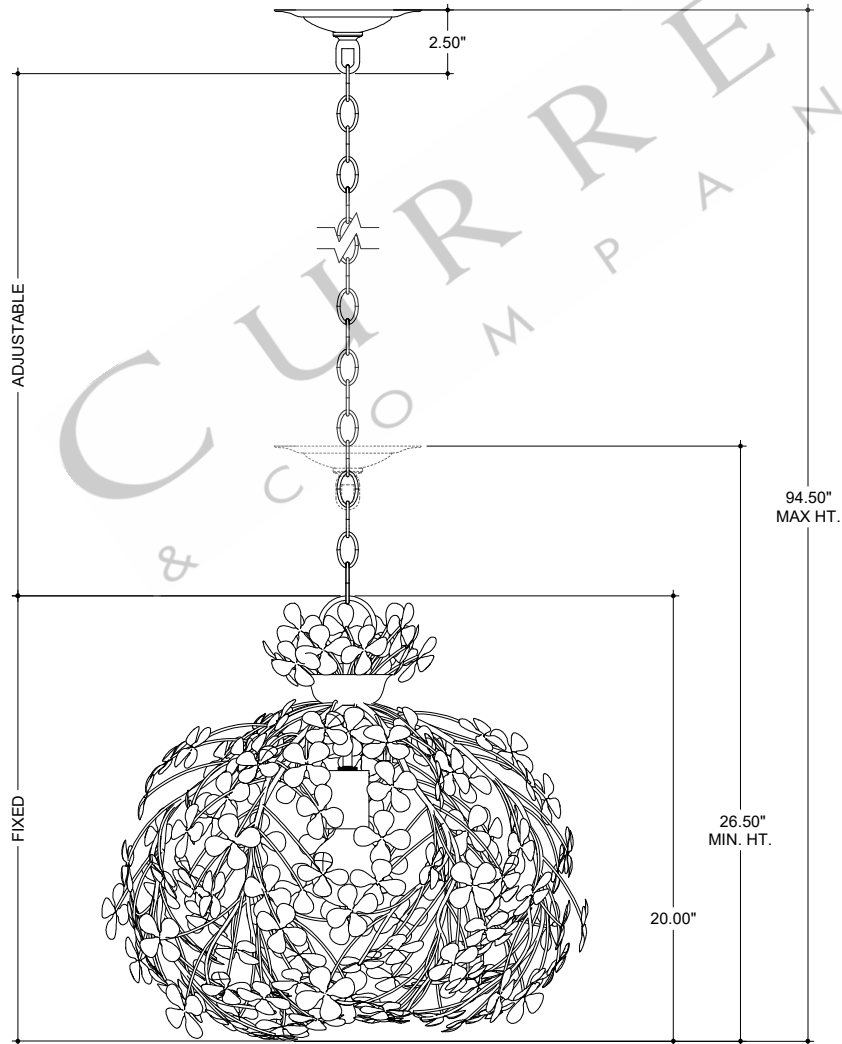

23.00" DIA. BODY
 6.00" DIA. CANOPY
 1.00" W X 4.25" L CROSS BAR

CANOPY DETAIL

TOP VIEW

FRONT VIEW