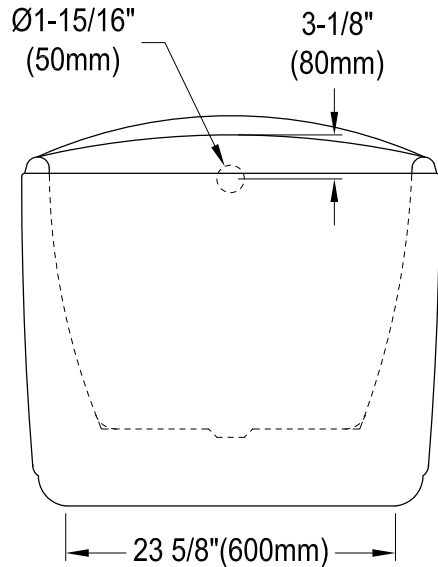

VTRS522928M0,1,2,3,5,7,8

52" Acrylic Freestanding Tub with Drain

M14 x 120 (2 pcs)

M14 x 130 (2 pcs)

VTRS522928M0,1,2,3,5,7,8

Tube Drain & Round Overflow Trim