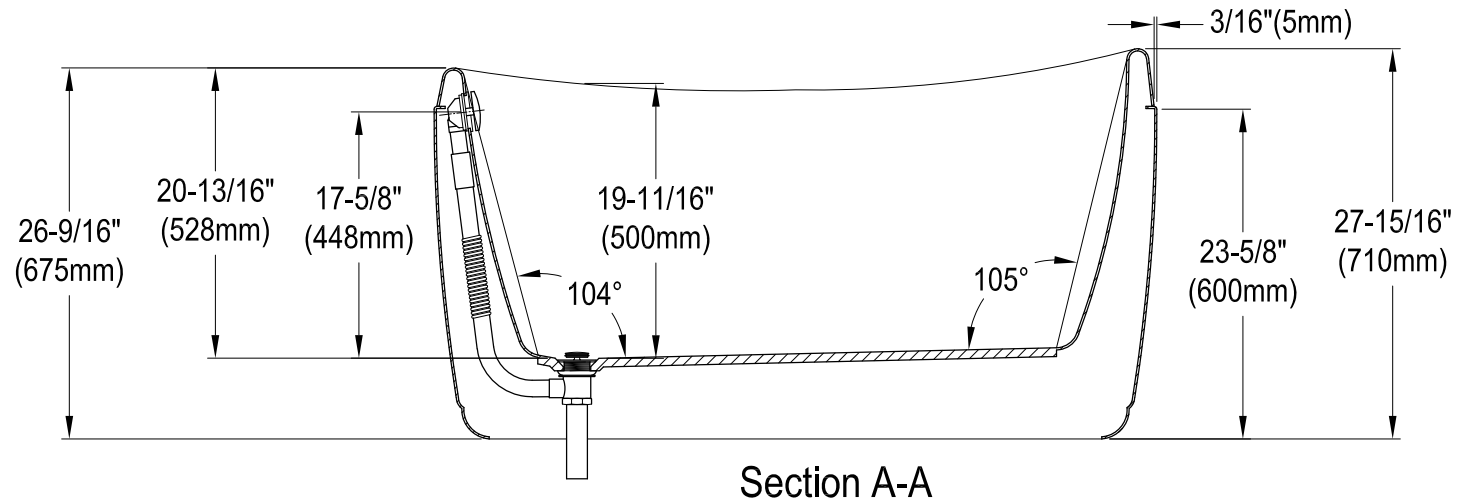

VTRS522928M0,1,2,3,5,7,8

52" Acrylic Freestanding Tub with Drain

M14 x 120 (2 pcs)

M14 x 130 (2 pcs)

VTRS522928M0,1,2,3,5,7,8

Tube Drain & Round Overflow Trim