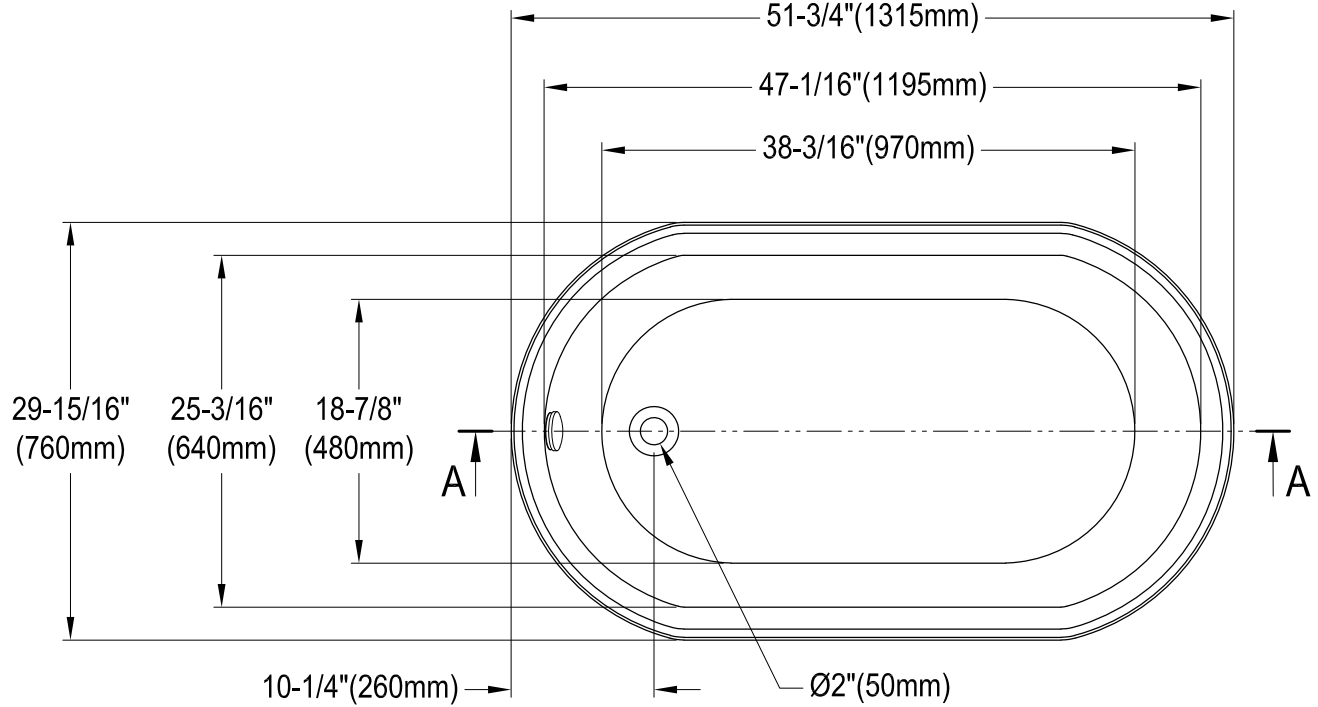

VTRS522928M0,1,2,3,5,7,8

52" Acrylic Freestanding Tub with Drain

M14 x 120 (2 pcs)

M14 x 130 (2 pcs)

VTRS522928M0,1,2,3,5,7,8

Tube Drain & Round Overflow Trim