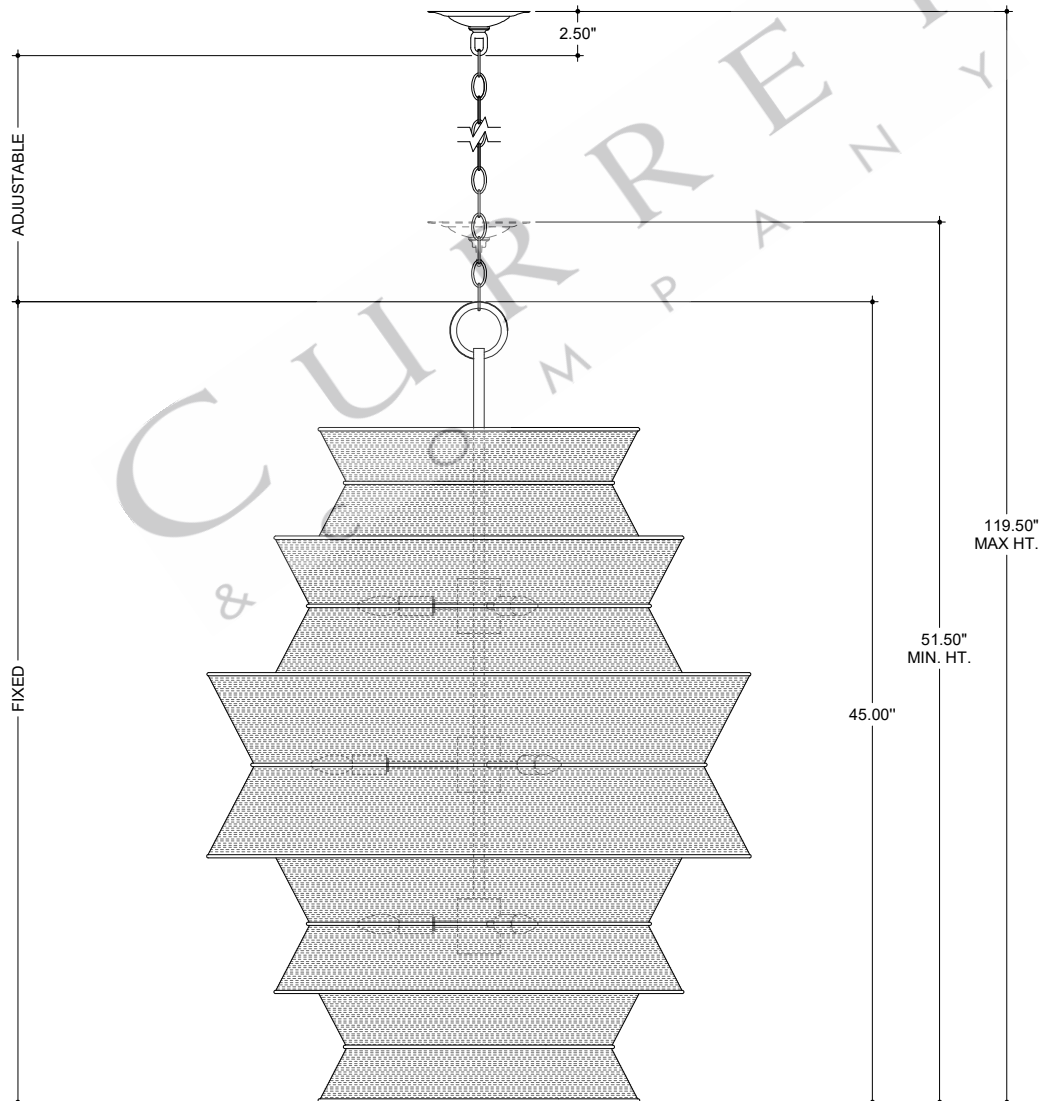

32.00" DIA. FRAME
6.00" DIA. CANOPY
1.00" W X 4.25" L
CROSS BAR

TOP VIEW

CANOPY DETAIL

FRONT VIEW

9000-1083

ALL WORK © 2023 CURREY & COMPANY