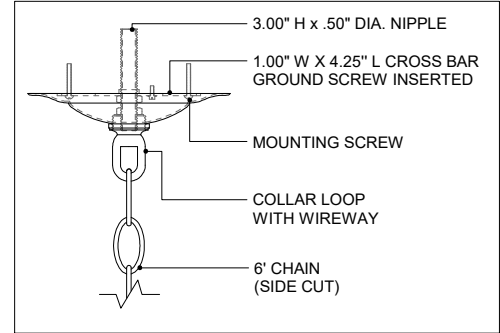

32.00" DIA. FRAME
6.00" DIA. CANOPY
1.00" W X 4.25" L
CROSS BAR

TOP VIEW

CANOPY DETAIL

FRONT VIEW

9000-1083

ALL WORK © 2023 CURREY & COMPANY