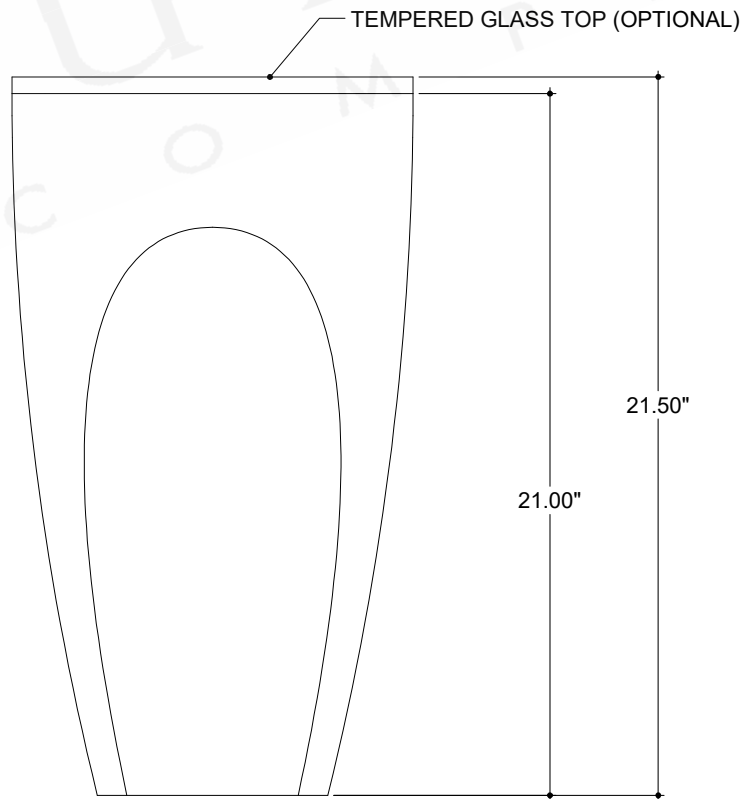

ITEM: 4000-0216

Overall Dimensions

Diameter: 12"

Height: 21.5"

TOP VIEW

FRONT VIEW