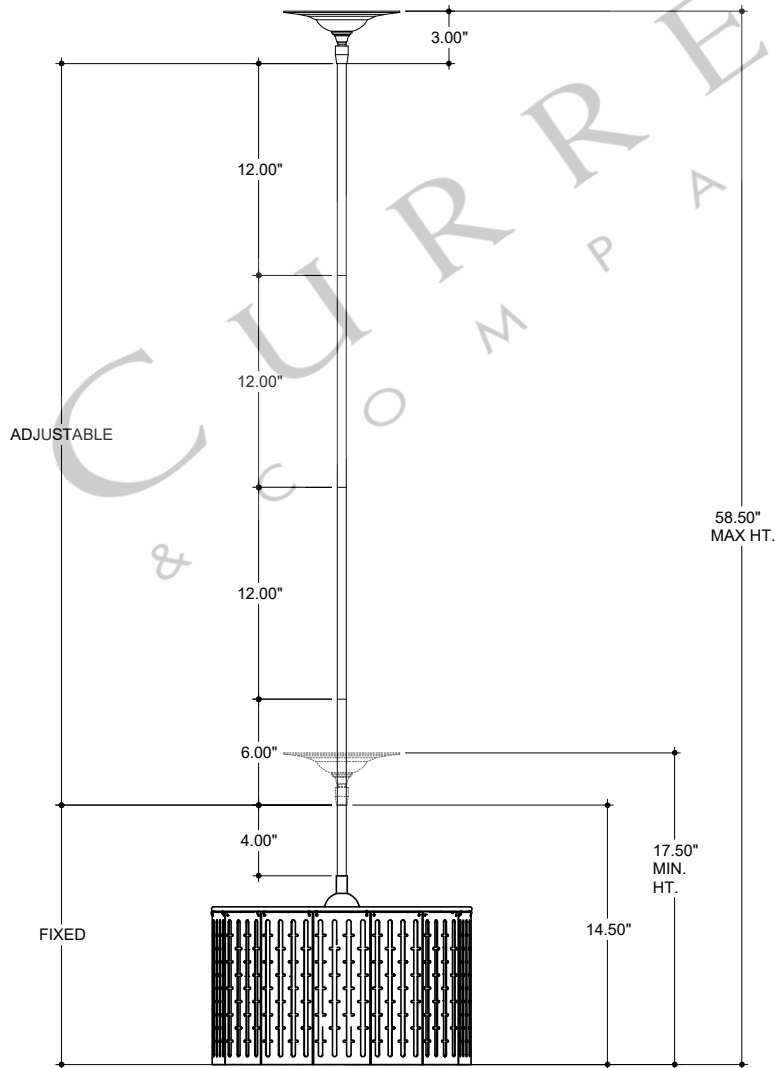

CANOPY DETAIL

TOP VIEW

FRONT VIEW

9000-0956

ALL WORK © 2022 CURREY & COMPANY