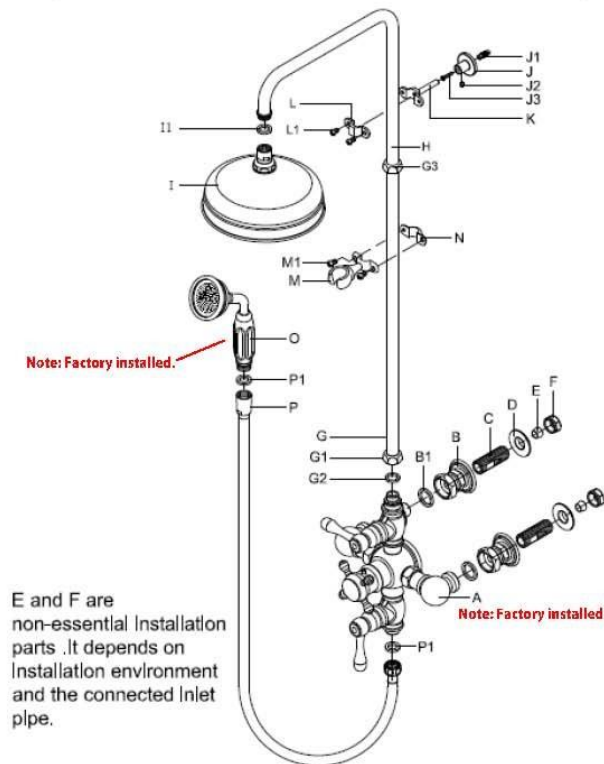

# Thermostatic Shower Set

by Randolph Morris

Item#: RMB651028

## Thermostatic Shower Mixer Part List

### Names of Component

NO	NAME
A	Faucet(Mixer Body)
B	Angle Stop Valve X2
B1	Angle Stop Valve Sealed Packing X2
C	Fixed Adapter X2
D	Washer X2
E	Packing X2
F	Fixish Hex Steel Nut X2
G	Tube
G1	Fixing Nut of Mixer Body
G2	Sealed Packing of Fixing Nut
G3	Fixing Nut of L tube
H	L tube
I	Shower Head
I1	Sealed Packing of Shower Head
J	Pipe Fixing Base of L tube
J1	Plastic Nail Guides Sleeve
J2	Inner Hex Screw
J3	Cross Screw Nail
K	Fixed Sheet of Bracket
L	Fixed Sheet of Bracket
L1	Round Nut X2
M	Bracket of Hand Shower
M1	Screw of Bracket X2
N	Fixed Sheet
O	Hand Shower
P	Hose
P1	Sealed Packing of Hose X2