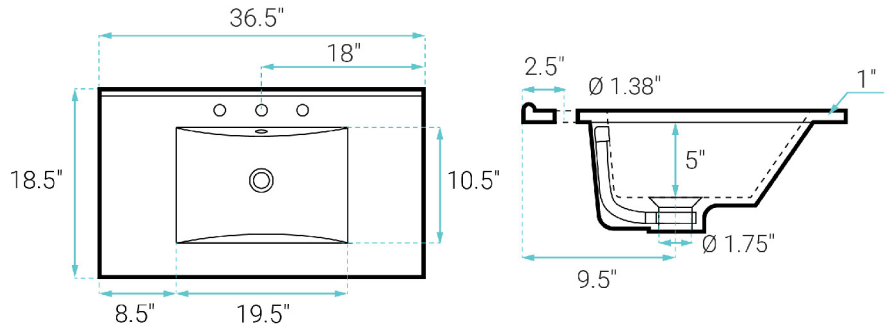

### FEATURES:

- Sleek, freestanding design
- Glazed ceramic, single sink
- Standard 1.75" drain hole
- Standard 1.38" faucet hole
- Chrome-finish overflow
- Wooden legs

### SPECIFICATIONS:

N.W: 76 lb.

W: 36.5" x D: 18.5" x H: 33.5"

Inner Sink: D: 10.5" x W: 19.5" x H: 5"