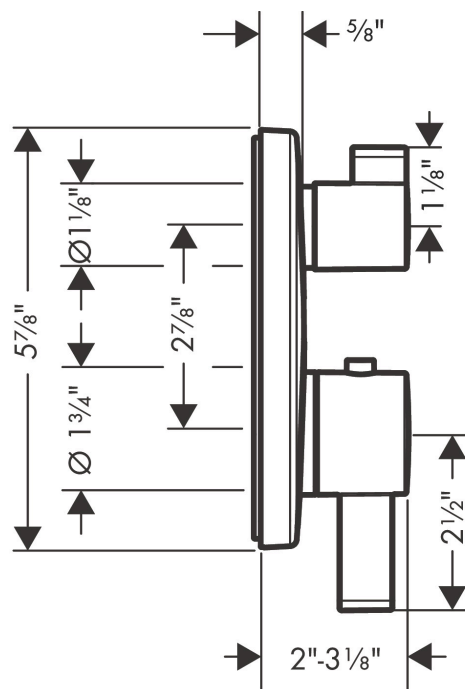

Brand	hansgrohe
Art. Name	Ecostat S Thermostatic Trim with Volume Control
Art. Nr.	15757701
Surface	matte white
Pos.	1

Product Picture

Drawing

Features

- Volume control for 1 outlet
- Flow: 6.0 GPM (22.7 L/Min)
- Thermostatic cartridge, Ceramic cartridge
- Anti-scald 100° safety stop
- Optimized for water-efficient shower products