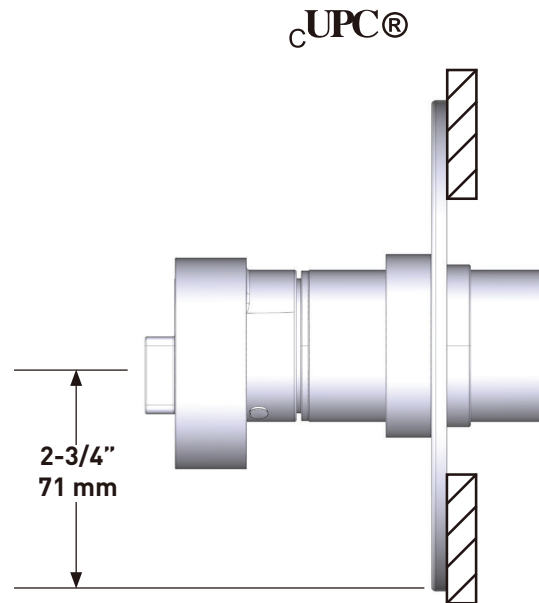

For warranty or additional information, contact:

US Customers

U.S.A.
houseofrohl.com/support
1-800-777-9762

Canadian Customers

QUEBEC / MARITIMES / WESTERN CANADA
QUÉBEC / MARITIMES / OUEST CANADIEN
QUEBEC / MARITIMOS / CANADA OCCIDENTAL
houseofrohl.ca/support
1-866-473-8442

ONTARIO
houseofrohl.ca/support
1-800-287-5354

Riobel

PERIN & ROWE
LONDON

victoria ⊕ albert®

ROHL