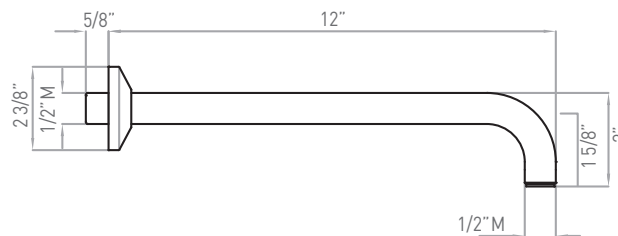

Wall Mounted Shower Arm

Rohl SPA Shower Collection

MODELS: 1120/12 (12" Shower Arm)
1120 (20" Shower Arm)

1120

1120/12

For warranty or additional information, contact:

U.S.A.
houseofrohl.com/support
1-800-777-9762