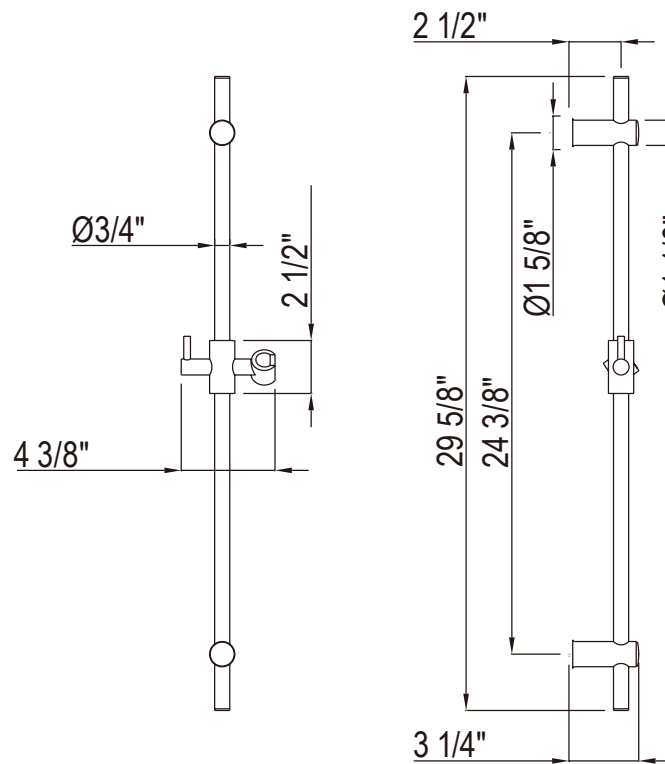

SPÉCIFICATIONS

DESCRIPTION

- Fabrication en laiton
- Longueur de 29 5/8 po
- Support de douche à main coulissant
- La barre ne peut être raccourcie

GARANTIE

- La plupart des produits ou pièces comprend des «garanties limitées» contre les défauts de fabrication. Pour les clients des États-Unis: veuillez consulter houseofrohl.com/support; Pour les clients du Canada : veuillez consulter houseofrohl.ca/support pour connaître les conditions complètes de la garantie des produits et finis.

Barre Coulissante Moderne

Douche Spa ROHL

MODÈLES : 1650

For warranty or additional information, contact:

US Customers

U.S.A.
houseofrohl.com/support
1-800-777-9762

QUEBEC / MARITIMES / WESTERN CANADA
QUÉBEC / MARITIMES / OUEST CANADIEN
QUEBEC / MARITIMOS / CANADA OCCIDENTAL
houseofrohl.ca/support
1-866-473-8442

Canadian Customers

ONTARIO
houseofrohl.ca/support
1-800-287-5354