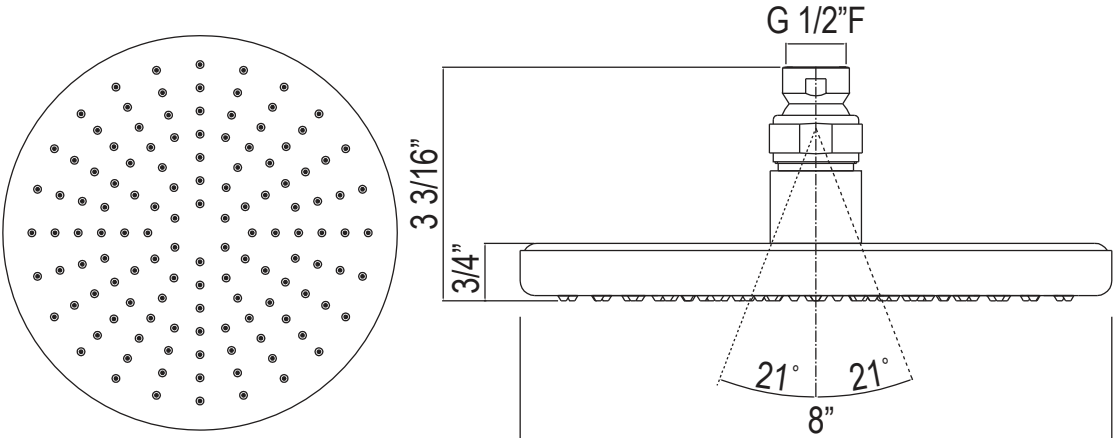

For warranty or additional information, contact:

U.S.A.
houseofrohl.com/support
1-800-777-9762

QUEBEC / MARITIMES / WESTERN CANADA
houseofrohl.ca/support
1-866-473-8442

ONTARIO
houseofrohl.ca/support
1-800-287-5354