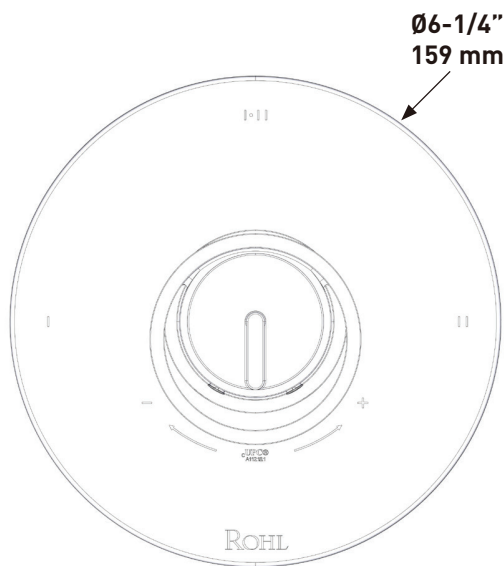

For warranty or additional information, contact:

US Customers

U.S.A.
houseofrohl.com/support
1-800-777-9762

Canadian Customers

QUEBEC / MARITIMES / WESTERN CANADA
QUÉBEC / MARITIMES / OUEST CANADIEN
QUEBEC / MARITIMOS / CANADA OCCIDENTAL
houseofrohl.ca/support
1-866-473-8442

ONTARIO
houseofrohl.ca/support
1-800-287-5354

Riobel

PERRIN & ROWE
LONDON

victoria ⊕ albert®

ROHL