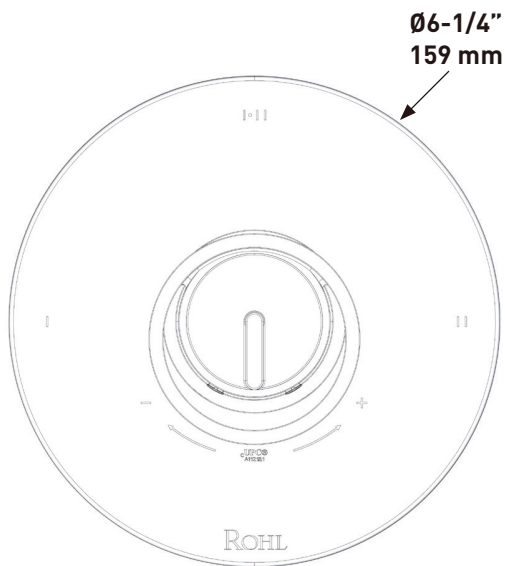

For warranty or additional information, contact:

US Customers

U.S.A.
houseofrohl.com/support
1-800-777-9762

Canadian Customers

QUEBEC / MARITIMES / WESTERN CANADA
QUÉBEC / MARITIMES / OUEST CANADIEN
QUEBEC / MARITIMOS / CANADA OCCIDENTAL
houseofrohl.ca/support
1-866-473-8442

ONTARIO
houseofrohl.ca/support
1-800-287-5354

Riobel

PERIN & ROWE
LONDON

victoria ⊕ albert®

ROHL