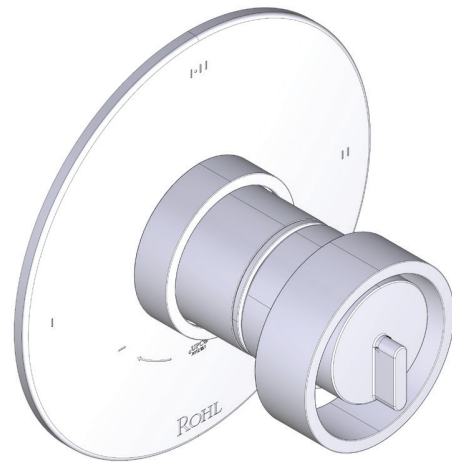

SPECIFICATIONS

DESCRIPTION

- "Set it and forget it" temperature control
- Temperature and volume control with diverter
- 2 dedicated functions and 1 shared function
- 16 outer and inner handle finishes
- Outer handle finish and body finish are always the same
- Rough-in valve sold separately:
  - Order R23 rough-in valve
  - 3/4" extension kit available, order EXT23KIT34
  - 1-1/4" extension kit available, order EXT23KIT114

CARTRIDGE

- 0-925 (Included)

STANDARDS

- ASME A112.18.1

WARRANTY

- Most products or parts carry "Limited Warranties" against manufacturing defects. For US customers please visit houseofrohl.com/support and for Canadian customers please visit houseofrohl.ca/support for complete product and finish warranty.

Eclissi™ 1/2" Therm & Pressure Balance Trim with 3 Functions (Shared)

CORE MODEL: TEC23W1