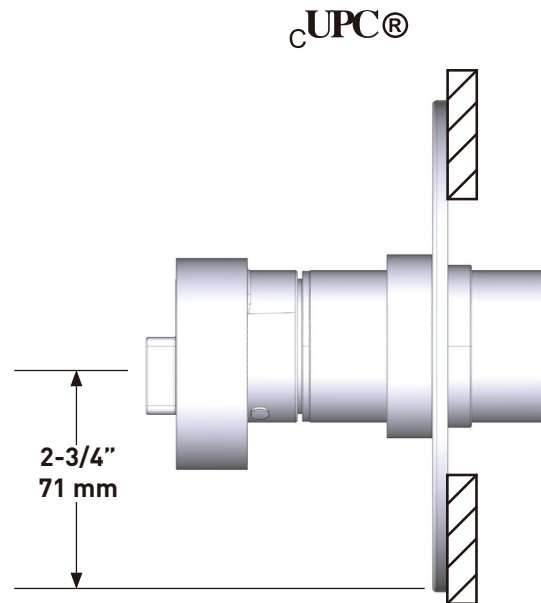

For warranty or additional information, contact:

US Customers

U.S.A.
houseofrohl.com/support
1-800-777-9762

Canadian Customers

QUEBEC / MARITIMES / WESTERN CANADA
QUÉBEC / MARITIMES / OUEST CANADIEN
QUEBEC / MARITIMOS / CANADA OCCIDENTAL
houseofrohl.ca/support
1-866-473-8442

ONTARIO
houseofrohl.ca/support
1-800-287-5354

Riobel

PERRIN & ROWE
LONDON

victoria ⊕ albert®

ROHL