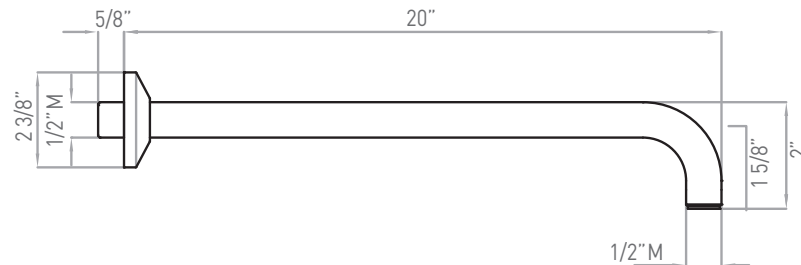

SPECIFICATIONS

DESCRIPTION

- 1120/12: 12" Shower arm
- 1120: 20" Shower arm
- Solid brass construction shower arm
- Adjustable ABS wall flange
- 1/2" male inlet, 1/2" male outlet
- Inca Brass not available
- Escutcheon replacement part #1120E(FINISH)

WARRANTY

- Most products or parts carry "Limited Warranties" against manufacturing defects. For US customers please visit houseofrohl.com/support and for Canadian customers please visit houseofrohl.ca/support for complete product and finish warranty.

Wall Mounted Shower Arm

Rohl SPA Shower Collection

MODELS: 1120/12 (12" Shower Arm)
1120 (20" Shower Arm)

1120

1120/12

For warranty or additional information, contact:

U.S.A.
houseofrohl.com/support
1-800-777-9762

QUEBEC / MARITIMES / WESTERN CANADA
houseofrohl.ca/support
1-866-473-8442

ONTARIO
houseofrohl.ca/support
1-800-287-5354