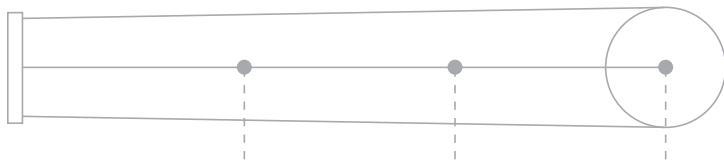

Technical Data	LED Type	RGB+W LED Tube
	Power Consumption	16W
	Power Supply	DC15V 3A, AC 100-240V
	Battery Compatibility	Built in Rechargeable Li-Ion
	Charge Time to Full	2-4 Hours (depending on depletion of battery)
	Runtime @ 100% Brightness	2.2 Hours of Runtime at 100% Brightness
	CRI (Ra)	98
	TLCI	95
	Color Temperature	2700K-6500K
	Dimming	0-100%
	Control	Dimming, 2.4G wireless control
	Dimensions	24 in Length / 1.9 in Diameter
	Weight	1.9 lb
	Cooling System	Passive
	DMX Control	N/A
Mount	T12 & 1/4-20 via adaptor	
Warranty	Limited 1-Year	

Distance	1M	2M	3M
2700K	375 lux 34 fc	99 lux 9 fc	46 lux 4 fc
3300K	330 lux 30 fc	103 lux 9 fc	53 lux 4 fc
5600K	352 lux 32 fc	105 lux 9 fc	54 lux 4 fc
6500K	430 lux 39 fc	117 lux 10 fc	54 lux 4 fc