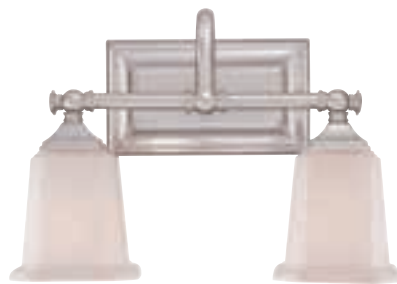

# Nicholas

**BN Finish:** Brushed Nickel

**C Finish:** Polished Chrome

**HO Finish:** Harbor Bronze

**Glass:** Opal Etched

NL 8602BN 

NL 8603BN 

NL 8601BN 

NL 8604BN 

PRODUCT	DIMENSIONS	BACKPLATE	HCWO	BULBS
NL8601BN/C/HO	10" H, 5" W, 7" Ext.	4.5" x 8"	5"	1-100W Med. Base <b>or</b> 1-23W CFL
NL8602BN/C/HO	10" H, 15" W, 7" Ext.	8" x 4.5"	3.5"	2-100W Med. Base <b>or</b> 2-23W CFL
NL8603BN/C/HO	10" H, 22" W, 7" Ext.	4.5" x 8"	3.5"	3-100W Med. Base <b>or</b> 3-23W CFL
NL8604BN/C/HO	10" H, 30.5" W, 7" Ext.	4.5" x 8"	3.5"	4-100W Med. Base <b>or</b> 4-23W CFL

All Nicholas bath fixtures can be mounted as uplights or downlights.