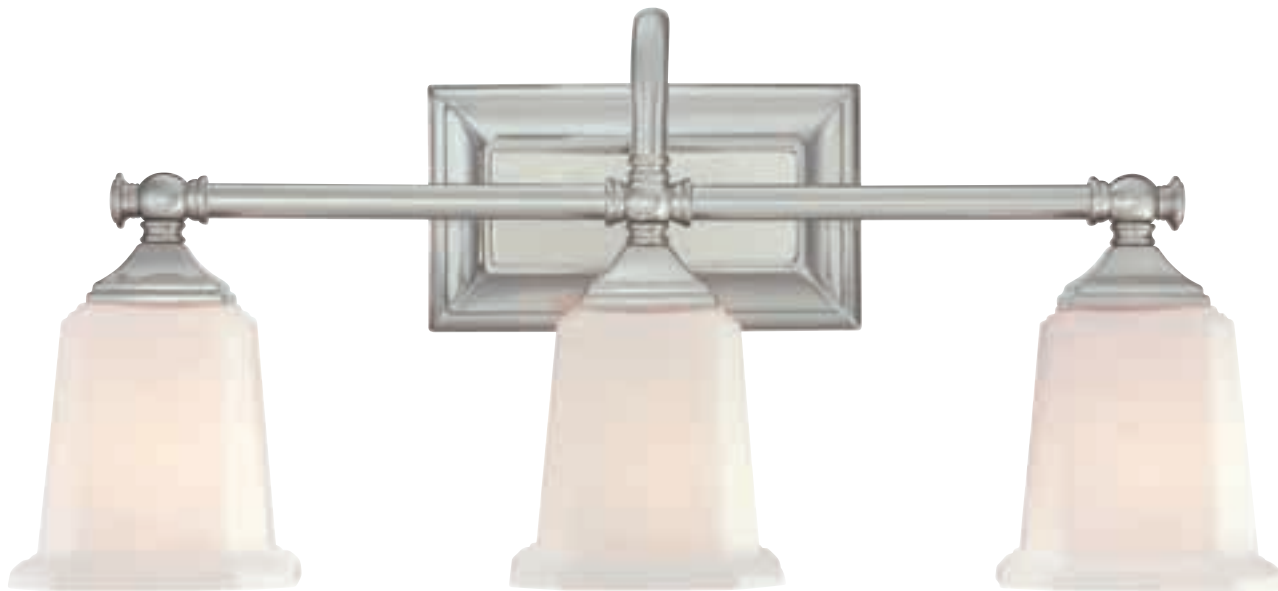

# Nicholas

**BN Finish:** Brushed Nickel

**C Finish:** Polished Chrome

**HO Finish:** Harbor Bronze

**Glass:** Opal Etched

NL 8602BN 

NL 8603BN 

NL 8601BN 

NL 8604BN 

PRODUCT	DIMENSIONS	BACKPLATE	HCWO	BULBS
NL8601BN/C/HO	10" H, 5" W, 7" Ext.	4.5" x 8"	5"	1-100W Med. Base <b>or</b> 1-23W CFL
NL8602BN/C/HO	10" H, 15" W, 7" Ext.	8" x 4.5"	3.5"	2-100W Med. Base <b>or</b> 2-23W CFL
NL8603BN/C/HO	10" H, 22" W, 7" Ext.	4.5" x 8"	3.5"	3-100W Med. Base <b>or</b> 3-23W CFL
NL8604BN/C/HO	10" H, 30.5" W, 7" Ext.	4.5" x 8"	3.5"	4-100W Med. Base <b>or</b> 4-23W CFL

All Nicholas bath fixtures can be mounted as uplights or downlights.