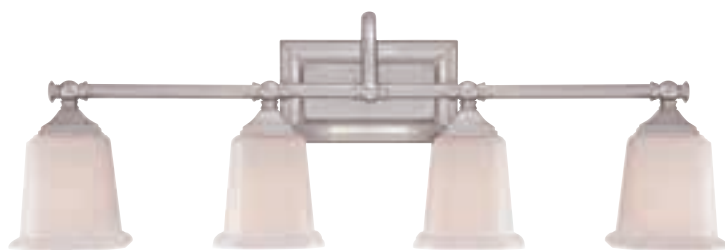

# Nicholas

**BN Finish:** Brushed Nickel

**C Finish:** Polished Chrome

**HO Finish:** Harbor Bronze

**Glass:** Opal Etched

NL 8602BN 

NL 8603BN 

NL 8601BN 

NL 8604BN 

PRODUCT	DIMENSIONS	BACKPLATE	HCWO	BULBS
NL8601BN/C/HO	10" H, 5" W, 7" Ext.	4.5" x 8"	5"	1-100W Med. Base <b>or</b> 1-23W CFL
NL8602BN/C/HO	10" H, 15" W, 7" Ext.	8" x 4.5"	3.5"	2-100W Med. Base <b>or</b> 2-23W CFL
NL8603BN/C/HO	10" H, 22" W, 7" Ext.	4.5" x 8"	3.5"	3-100W Med. Base <b>or</b> 3-23W CFL
NL8604BN/C/HO	10" H, 30.5" W, 7" Ext.	4.5" x 8"	3.5"	4-100W Med. Base <b>or</b> 4-23W CFL

All Nicholas bath fixtures can be mounted as uplights or downlights.