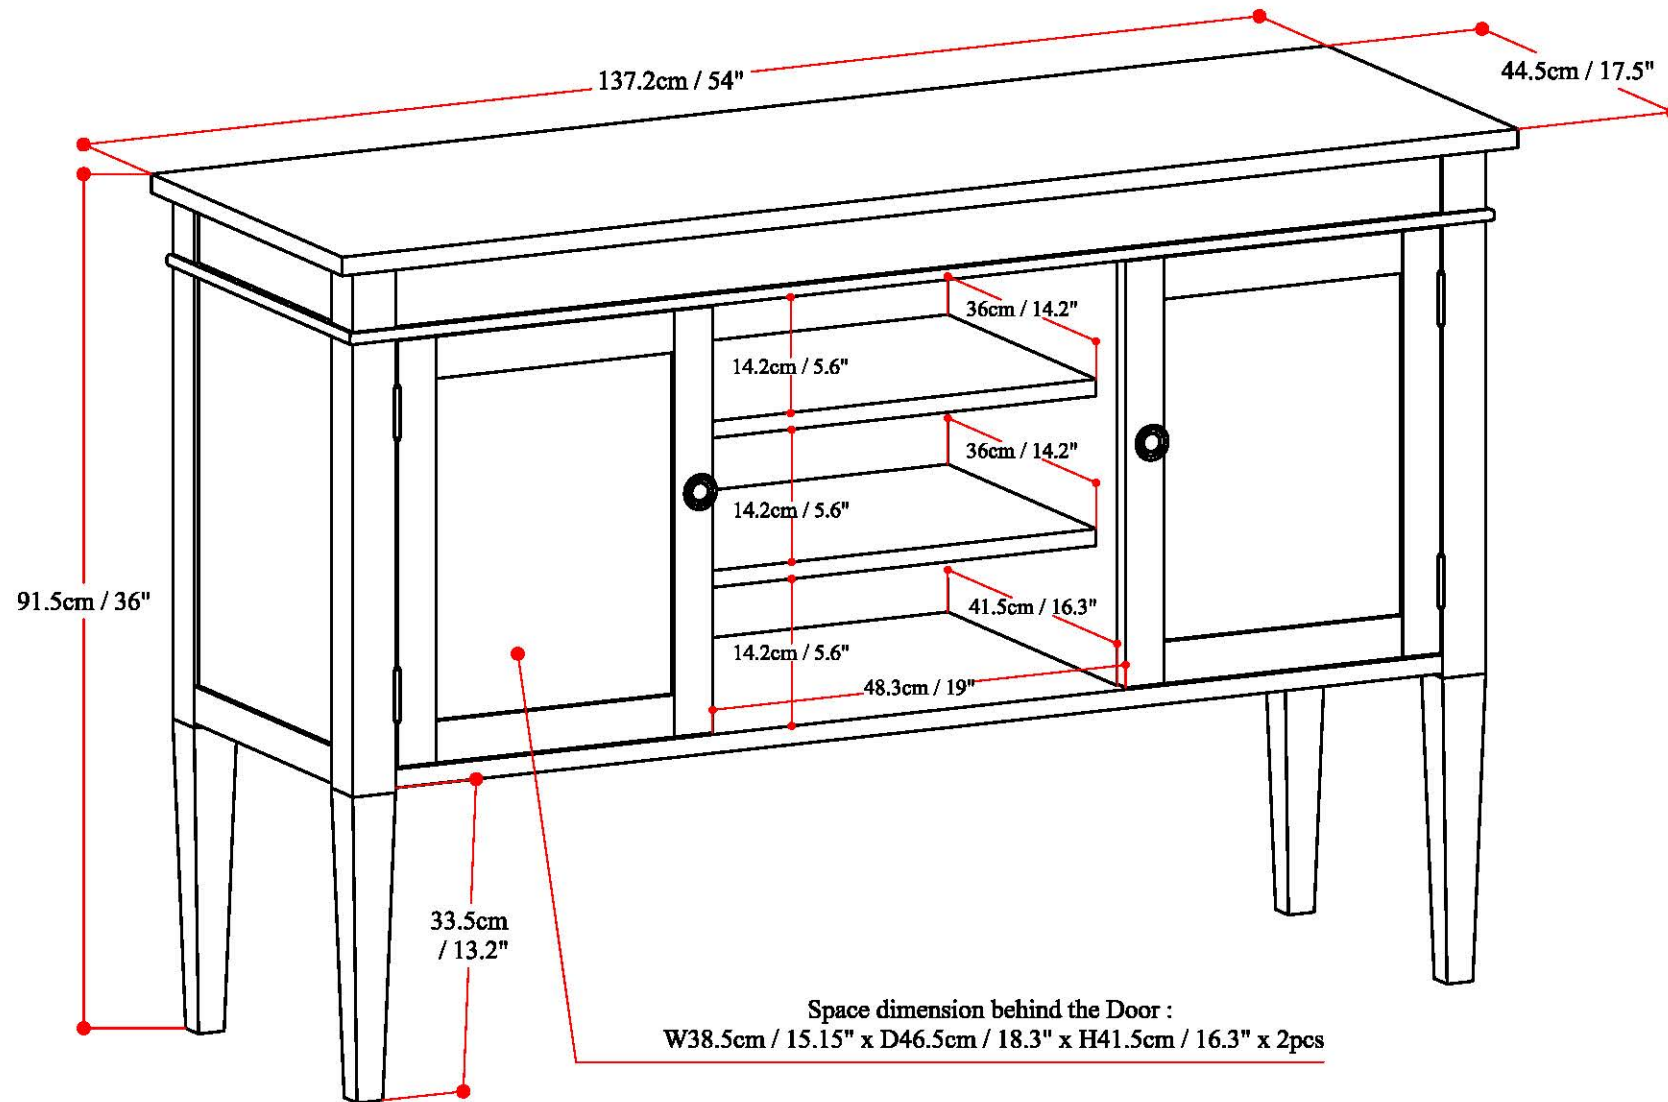

CARLTON TALL TV STAND

Net Weight : 77 (lb)