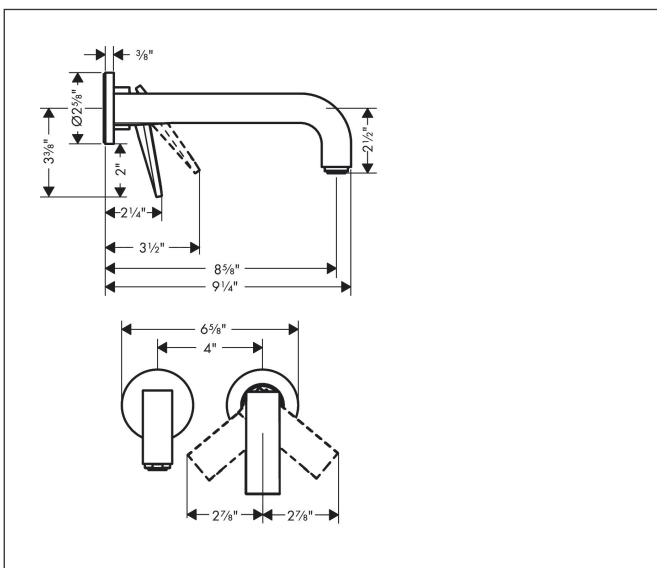

Brand AXOR
 Art. Name **AXOR Citterio** Wall-Mounted Single-Handle Faucet Trim- Rhombic Cut, 1.2 GPM
 Art. Nr. 39181251
 Surface brushed gold optic
 Pos. 1

Product Picture

Features

- Spray modes: Aerated spray
- Flow: 1.2 GPM (4.5 L/Min)
- Ceramic cartridge
- Does not include: Pop-up assembly, Basic set

Drawing

Technology