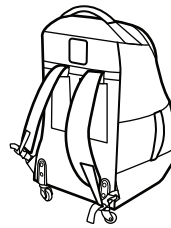

Shoulder Strap Use

To attach Shoulder Strap

1. 1 Take shoulder strap out of storage location.
2. 2 Attach end of shoulder strap to connector.

To remove Shoulder Strap

1. 1 Press in on the sides of the connector and pull apart.
2. 2 Place shoulder strap in storage location.