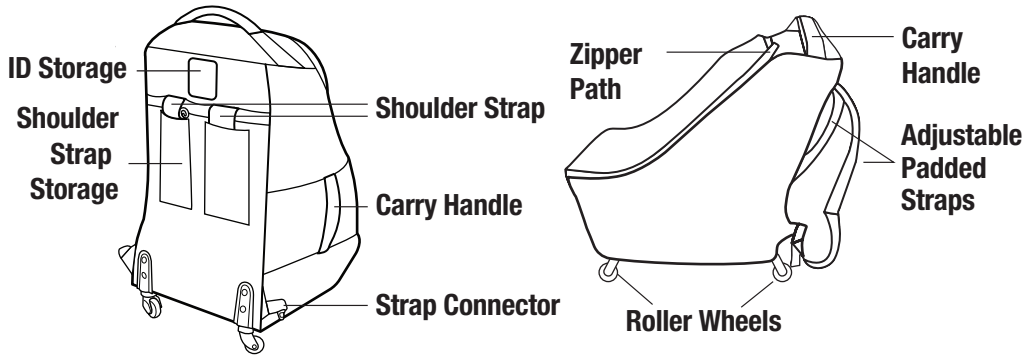

Wheeled Car Seat Travel Pack

Model CC365

User Guide

maxicosi.com - Instructional videos
(812) 652-2525 - Text Support
(800) 544-1108 - Phone Support

⚠ WARNING

**Read all instructions before assembly and use of product.
Keep instructions for future use.**

- **NEVER** carry your child inside the carry bag. Its only approved use is to carry a car seat.
- **ALWAYS** keep fingers away from moving parts, when zipping, unzipping or adjusting padded straps to prevent finger entrapment.
- **ALWAYS** remove protective material and poly bags and dispose before use.
- **NEVER** allow children to play with carry bag.
- Keep small parts away from children.

DOREL

Features

Travel with ease on every adventure with the Maxi-Cosi Wheeled Car Seat Travel Pack, which fits Pria, Pria Max, Pria Chill, Magellan, and RodiSport Maxi-Cosi car seats. Its carry handle and convenient roller wheels make it easy to tote around the airport, or anywhere you're going. With its comfortable, padded straps, you can also wear it on your shoulders as a backpack. The travel bag stays protected from the elements with its woven polyester fabric and nylon webbing. The easy-to-use zipper fully opens to quickly load the car seat into the bag.

Shoulder Strap Use

To attach Shoulder Strap

- 1  Take shoulder strap out of storage location.
- 2  Attach end of shoulder strap to connector.

To remove Shoulder Strap

- 1  Press in on the sides of the connector and pull apart.
- 2  Place shoulder strap in storage location.