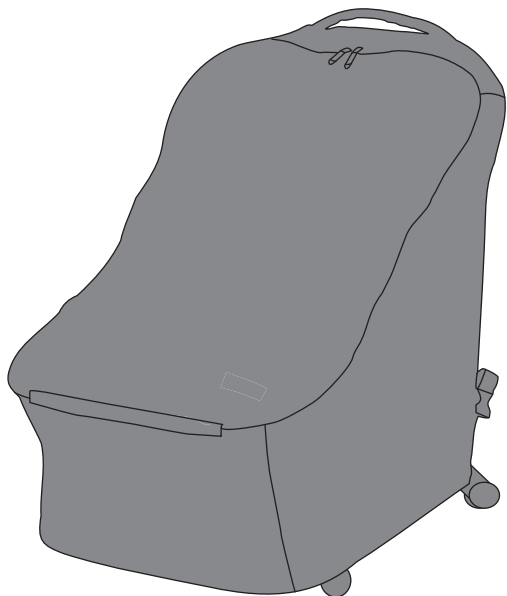

Wheeled Car Seat Travel Pack

Model CC365

User Guide

maxicosi.com - Instructional videos
(812) 652-2525 - Text Support
(800) 544-1108 - Phone Support

⚠ WARNING

**Read all instructions before assembly and use of product.
Keep instructions for future use.**

- **NEVER** carry your child inside the carry bag. Its only approved use is to carry a car seat.
- **ALWAYS** keep fingers away from moving parts, when zipping, unzipping or adjusting padded straps to prevent finger entrapment.
- **ALWAYS** remove protective material and poly bags and dispose before use.
- **NEVER** allow children to play with carry bag.
- Keep small parts away from children.

DOREL

Features

Travel with ease on every adventure with the Maxi-Cosi Wheeled Car Seat Travel Pack, which fits Pria, Pria Max, Pria Chill, Magellan, and RodiSport Maxi-Cosi car seats. Its carry handle and convenient roller wheels make it easy to tote around the airport, or anywhere you're going. With its comfortable, padded straps, you can also wear it on your shoulders as a backpack. The travel bag stays protected from the elements with its woven polyester fabric and nylon webbing. The easy-to-use zipper fully opens to quickly load the car seat into the bag.