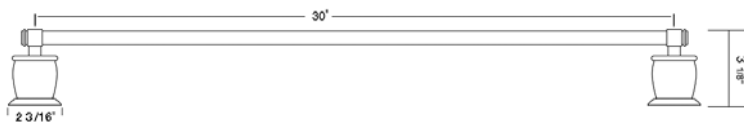

Wall Mount Single Towel Bars

Michael Berman Bath Collection

MB1/18 (18" Towel Bar)

MB1/24 (24" Towel Bar)

MB1/30 (30" Towel Bar)

FEATURES

- Mounting hardware included
- Made of brass
- Length can be cut down

COLORS/FINISHES

- Polished Chrome
- Polished Nickel
- Satin Nickel
- Tuscan Brass

WARRANTY

- Limited Lifetime*
- * No Warranty on Tuscan Brass Finish (TCB)

MB1/18

MB1/24

MB1/30