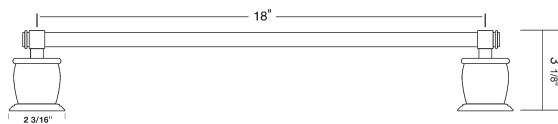

WARRANTY

- Limited Lifetime*
- No Warranty on Tuscan Brass Finish (TCB)

MB1/18