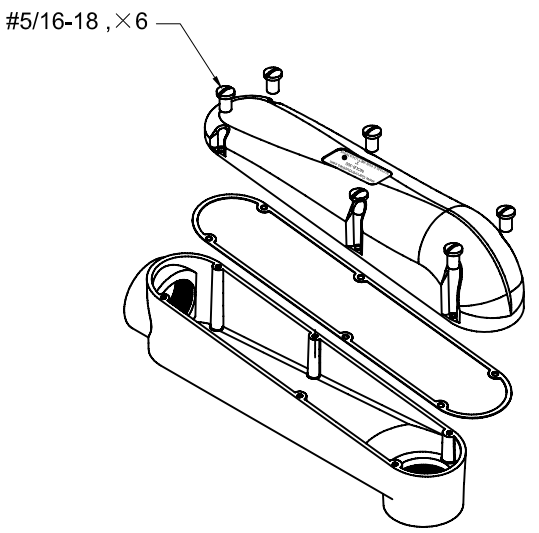

SIDES	BOTTOM
6 PCS 5/16-18×5/8 Screws Installed	
Material: Aluminum - Powder Coating Silver Grey	

CUTAWAY VIEW A-A

CUTAWAY VIEW B-B

DESCRIPTION
TRADE REFERENCE TERMS

STANDARD PACKING
1 PCS

This data sheet is for reference only .GARVIN INDUSTRIES reserves the right to make changes to the design without prior notice.

GARVIN INDUSTRIES			
TITLE MOGUL LB GONDUIT BODY			
SIZE A4	DWG NO.	MOLB-300	REV B
DATA SHEET			