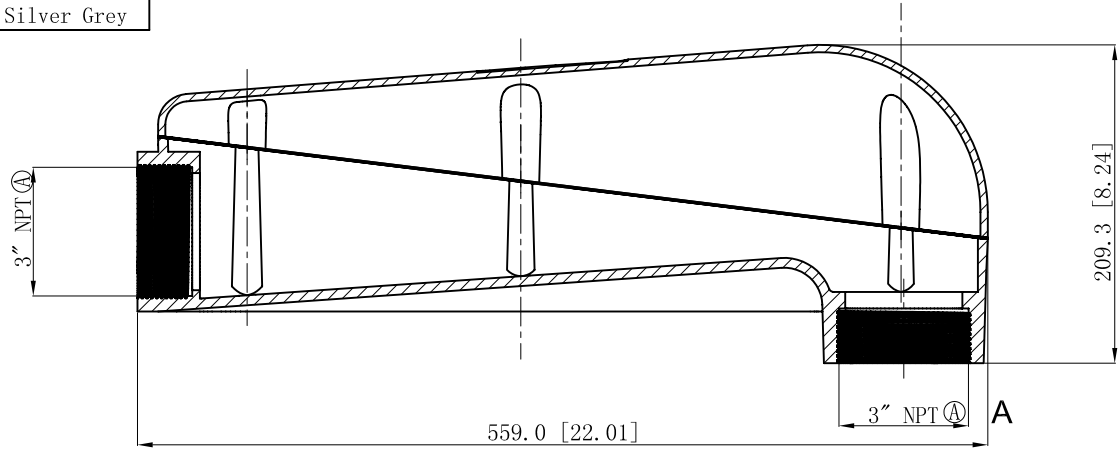

SIDES	BOTTOM
6 PCS 5/16-18×5/8 Screws Installed	
Material: Aluminum - Powder Coating Silver Grey	

CUTAWAY VIEW A-A

CUTAWAY VIEW B-B

DESCRIPTION
TRADE REFERENCE TERMS

STANDARD PACKING
1 PCS

This data sheet is for reference only .GARVIN INDUSTRIES reserves the right to make changes to the design without prior notice.

GARVIN INDUSTRIES			
TITLE MOGUL LB GONDUIT BODY			
SIZE A4	DWG NO.	MOLB-300	REV B
DATA SHEET			