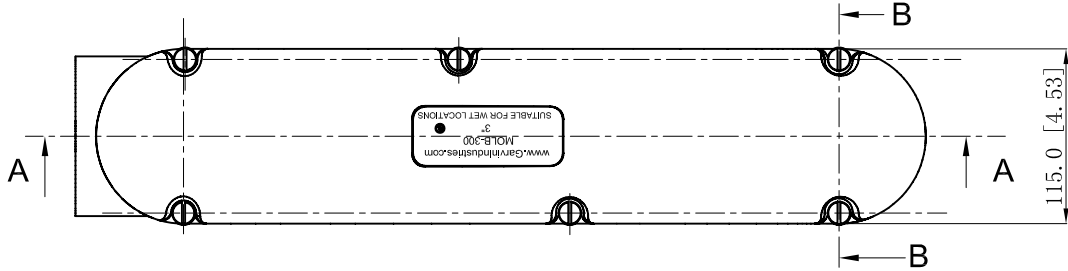

SIDES	BOTTOM
6 PCS 5/16-18×5/8 Screws Installed	
Material: Aluminum - Powder Coating Silver Grey	

CUTAWAY VIEW A-A

CUTAWAY VIEW B-B

DESCRIPTION
TRADE REFERENCE TERMS

STANDARD PACKING
1 PCS

This data sheet is for reference only .GARVIN INDUSTRIES reserves the right to make changes to the design without prior notice.

GARVIN INDUSTRIES			
TITLE MOGUL LB GONDUIT BODY			
SIZE A4	DWG NO.	MOLB-300	REV B
DATA SHEET			