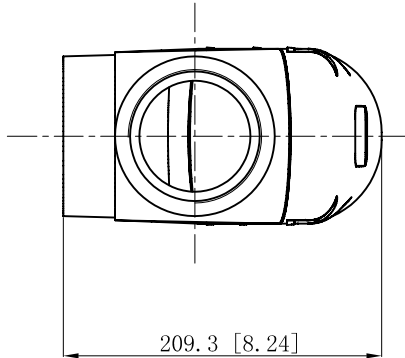

SIDES	BOTTOM
6 PCS 5/16-18×5/8 Screws Installed	
Material: Aluminum - Powder Coating Silver Grey	

CUTAWAY VIEW A-A

CUTAWAY VIEW B-B

DESCRIPTION
TRADE REFERENCE TERMS

STANDARD PACKING
1 PCS

This data sheet is for reference only .GARVIN INDUSTRIES reserves the right to make changes to the design without prior notice.

GARVIN INDUSTRIES			
TITLE MOGUL LB GONDUIT BODY			
SIZE A4	DWG NO.	MOLB-300	REV B
DATA SHEET			