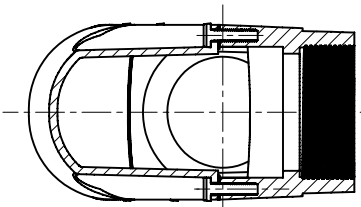

SIDES	BOTTOM
6 PCS 5/16-18×5/8 Screws Installed	
Material: Aluminum - Powder Coating Silver Grey	

CUTAWAY VIEW A-A

CUTAWAY VIEW B-B

DESCRIPTION
TRADE REFERENCE TERMS

STANDARD PACKING
1 PCS

This data sheet is for reference only .GARVIN INDUSTRIES reserves the right to make changes to the design without prior notice.

GARVIN INDUSTRIES			
TITLE MOGUL LB GONDUIT BODY			
SIZE A4	DWG NO.	MOLB-300	REV B
DATA SHEET			