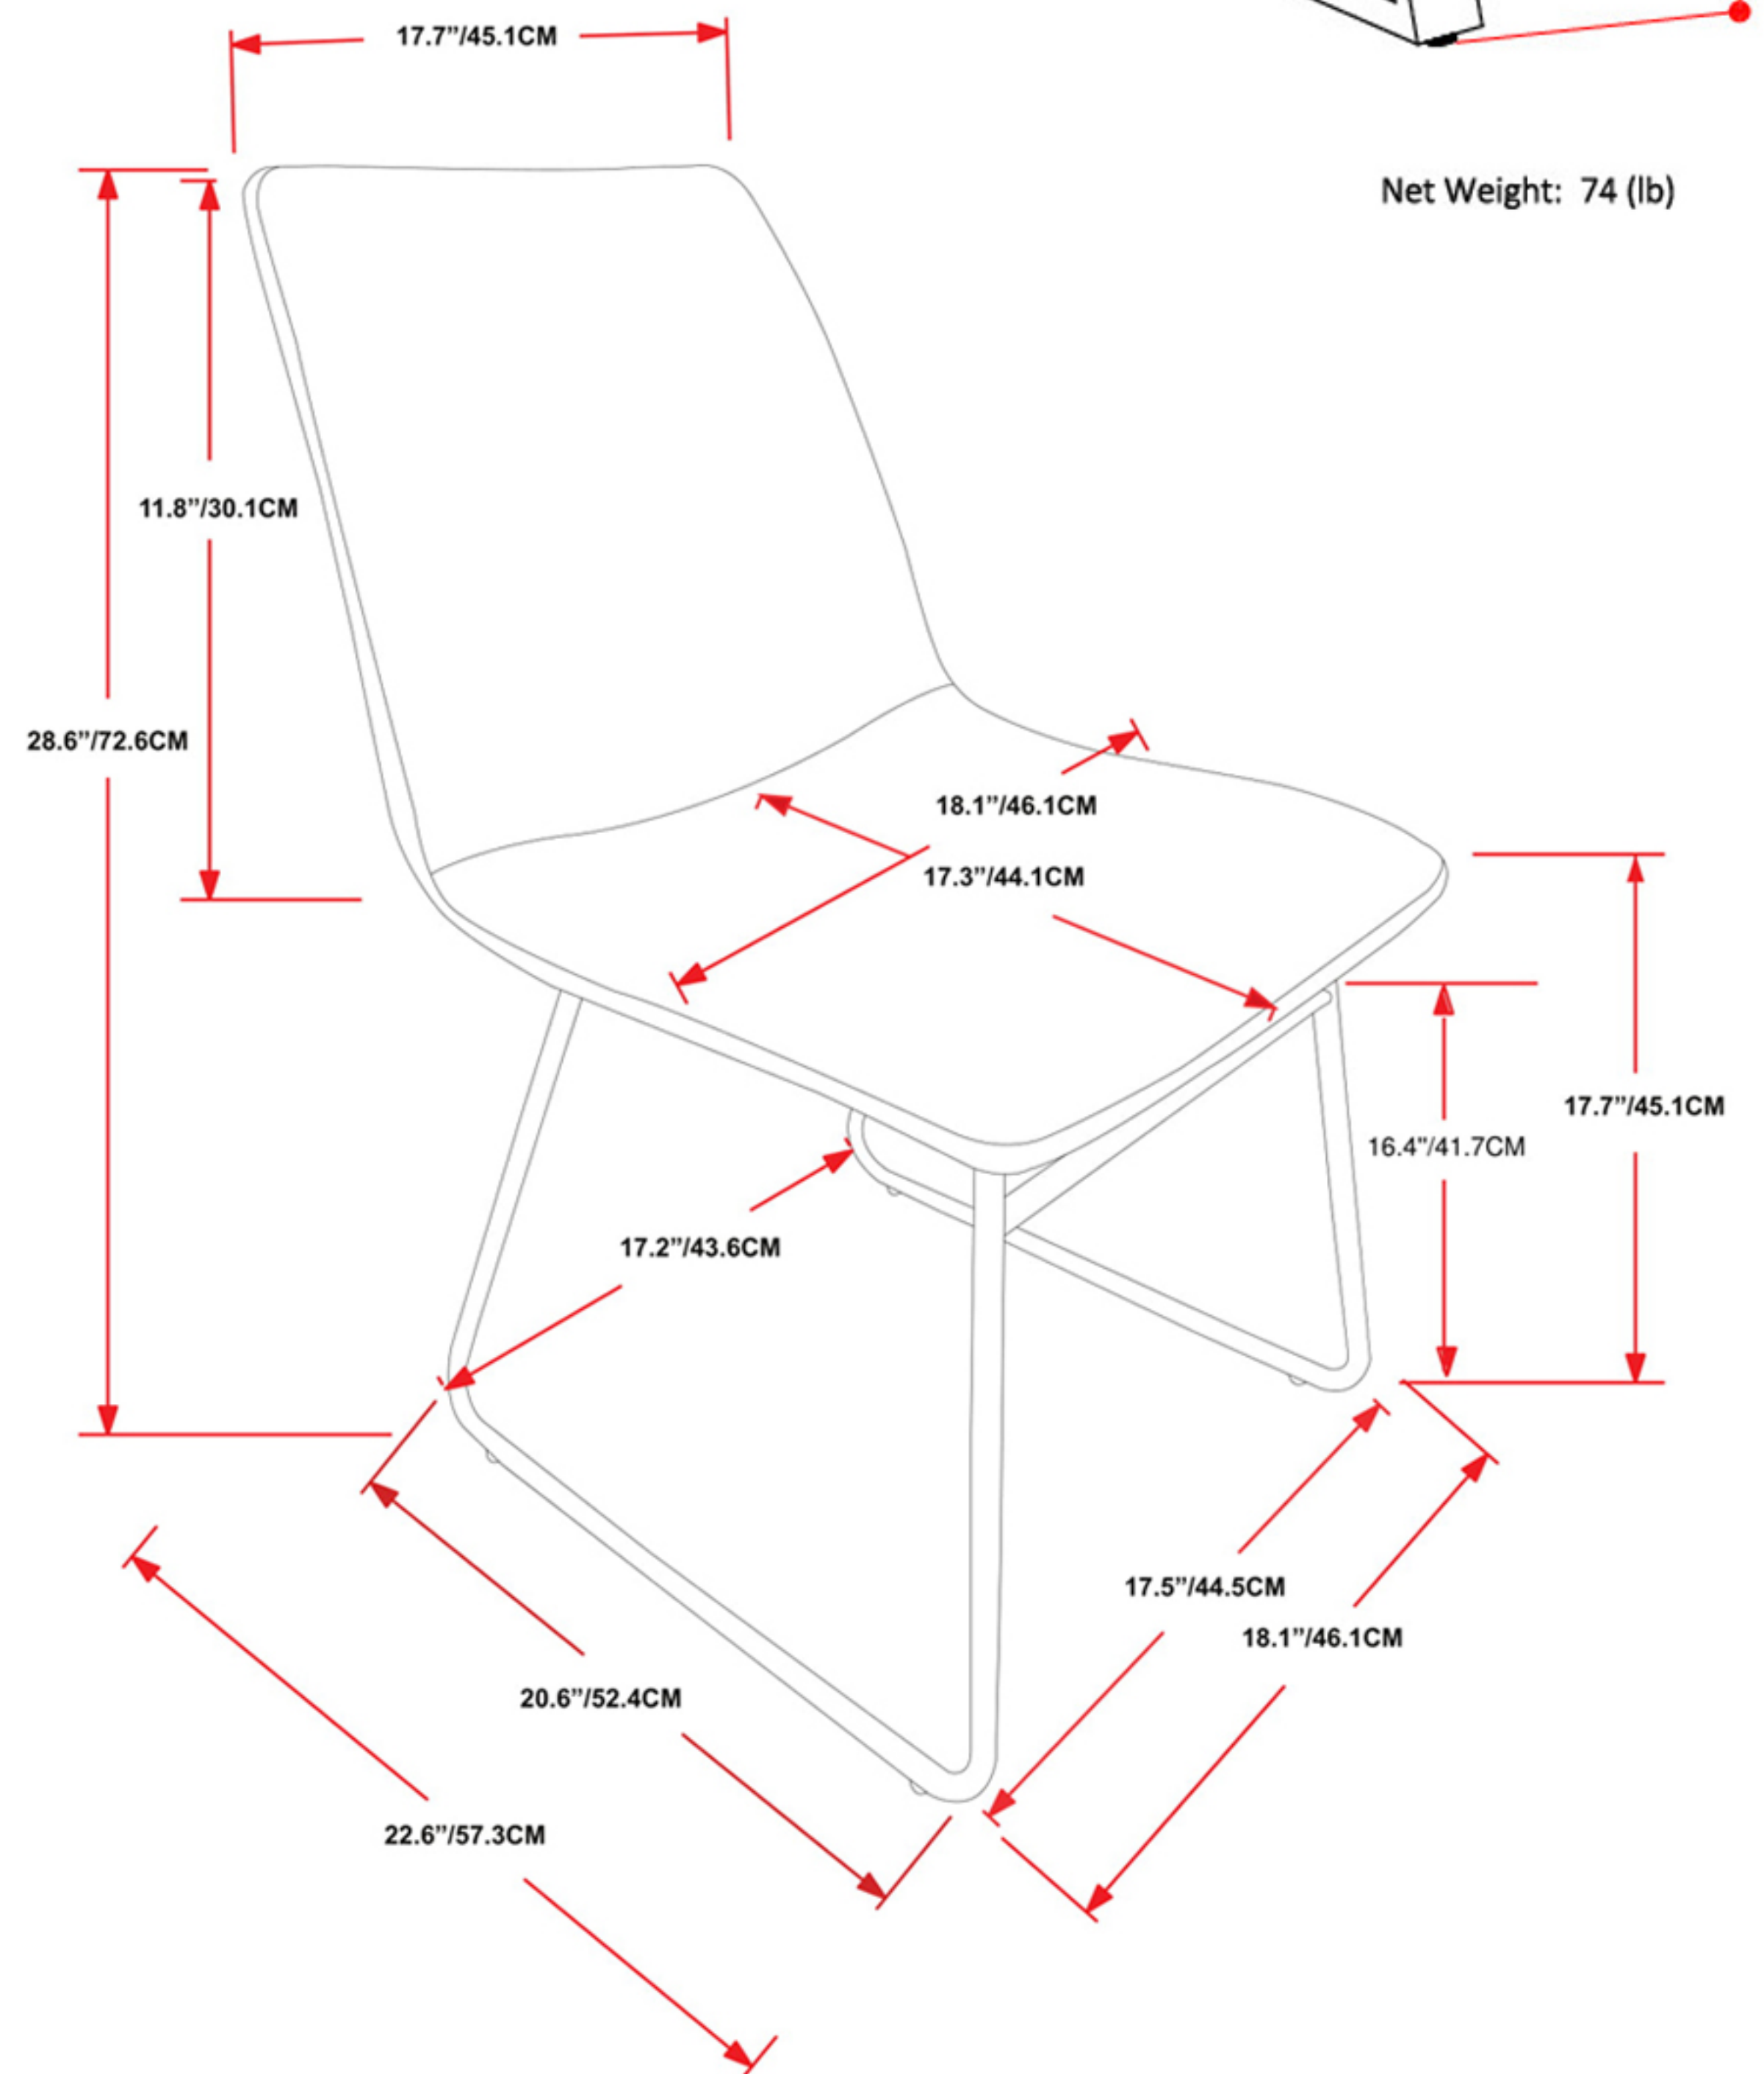

Net Weight: 74 (lb)

Net Weight: 13.4lbs