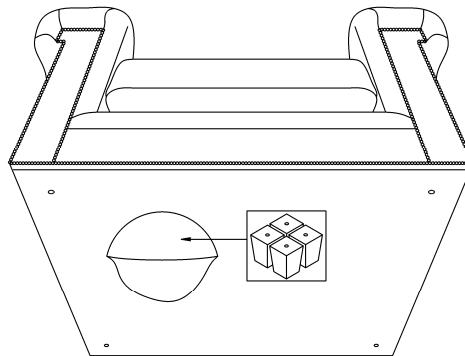

ASSEMBLY INSTRUCTION

ITEM: SS198-01-029 Charleston Tufted Chair

Thank you for purchasing this quality product. Be sure to unpack carefully looking for small parts which may have come loose during shipment.
Read all instructions and study the drawing carefully before starting the assembly process.

PART LIST

NO.	DRAWING	DESCRIPTION	QTY
A		Bolt	4 PCS
B		Washer	4 PCS
C		Front leg & back leg	4 PCS
D		Glide	4 PCS

Take down the bag from bottom of chair. The legs are packed inside. Assemble as shown in diagram.