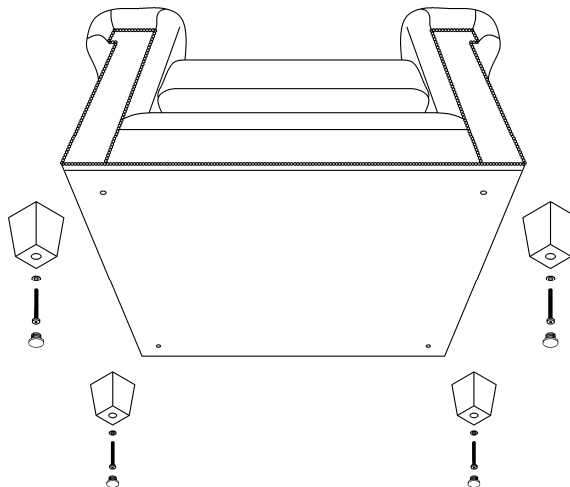

ASSEMBLY INSTRUCTION

ITEM: SS198-01-029 Charleston Tufted Chair

Thank you for purchasing this quality product. Be sure to unpack carefully looking for small parts which may have come loose during shipment.
Read all instructions and study the drawing carefully before starting the assembly process.

PART LIST

NO.	DRAWING	DESCRIPTION	QTY
A		Bolt	4 PCS
B		Washer	4 PCS
C		Front leg & back leg	4 PCS
D		Glide	4 PCS

Take down the bag from bottom of chair. The legs are packed inside. Assemble as shown in diagram.