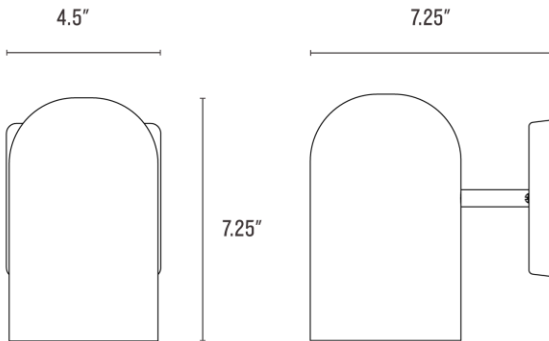

Color Options

White
(WT)

Black
(BK)

Lichen-Gloss
(LN-G)

Butterscotch
(BU)

Natural Brass
(NB)

Finish Options