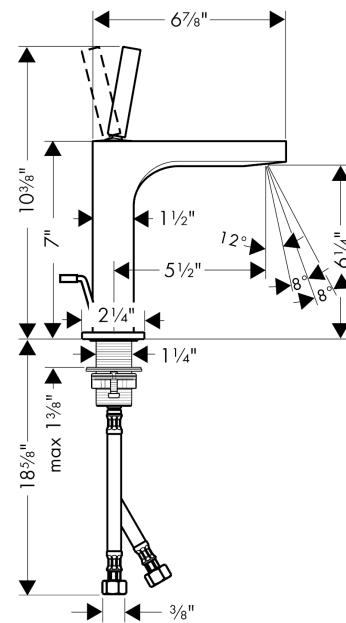

AXOR Citterio
Single-Hole Faucet 160 with Pop-Up Drain, 1.2 GPM
 Finishes : **brushed nickel** Part no. : **39031821**

Description

Features

- Laminar spray
- Flow: 1.2 GPM (4.5 L/Min)
- Joystick ceramic cartridge
- Includes pop-up drain

Technology

Product image

Scale drawing

AXOR Citterio
Single-Hole Faucet 160 with Pop-Up Drain, 1.2 GPM
Finishes : **brushed nickel** Part no. : **39031821**

Exploded drawing

Year of production: >07/16

AXOR Citterio
Single-Hole Faucet 160 with Pop-Up Drain, 1.2 GPM
 Finishes : **brushed nickel** Part no. : **39031821**

Spare parts list

Year of production: >07/16

Pos.	Description	Part no.	PC	PU
1	cover cap	95666820	0	1
2	handle	39091820	0	1
3	hollow set screw M6x6	97660000	0	1
4	nut	95667000	0	1
5	O-ring 9x2	98119000	0	1
6	cartridge, assy	96339000	0	1
7	O-ring 26x2	98147000	0	1
8	pull rod	96923820	0	1
9	connection hose 23½" M8x0,75 3/8"	98600001	0	1
10	aerator M24x1 (4,5 l/min)	92880000	0	1
11	special tool	95290000	0	1
12	O-ring 33x1,5	98164000	0	1
13	escutcheon	95668820	0	1
14	fixing set (Ø 32)	13961000	0	1
15	adapter for cartridge	95289000	0	1