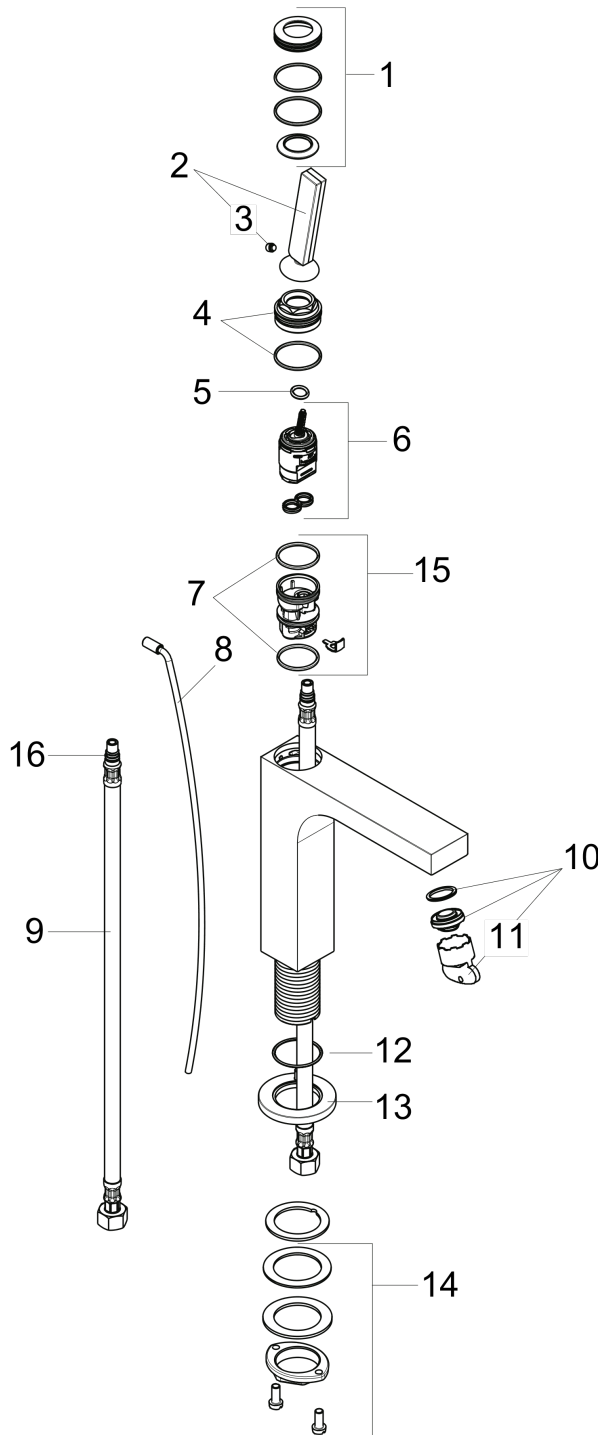

AXOR Citterio
Single-Hole Faucet 160 with Pop-Up Drain, 1.2 GPM
 Finishes : **brushed nickel** Part no. : **39031821**

Description

Features

- Laminar spray
- Flow: 1.2 GPM (4.5 L/Min)
- Joystick ceramic cartridge
- Includes pop-up drain

Technology

Product image

Scale drawing

AXOR Citterio
Single-Hole Faucet 160 with Pop-Up Drain, 1.2 GPM
Finishes : **brushed nickel** Part no. : **39031821**

Exploded drawing

Year of production: >07/16

AXOR Citterio
Single-Hole Faucet 160 with Pop-Up Drain, 1.2 GPM
 Finishes : **brushed nickel** Part no. : **39031821**

Spare parts list

Year of production: >07/16

Pos.	Description	Part no.	PC	PU
1	cover cap	95666820	0	1
2	handle	39091820	0	1
3	hollow set screw M6x6	97660000	0	1
4	nut	95667000	0	1
5	O-ring 9x2	98119000	0	1
6	cartridge, assy	96339000	0	1
7	O-ring 26x2	98147000	0	1
8	pull rod	96923820	0	1
9	connection hose 23½" M8x0,75 3/8"	98600001	0	1
10	aerator M24x1 (4,5 l/min)	92880000	0	1
11	special tool	95290000	0	1
12	O-ring 33x1,5	98164000	0	1
13	escutcheon	95668820	0	1
14	fixing set (Ø 32)	13961000	0	1
15	adapter for cartridge	95289000	0	1