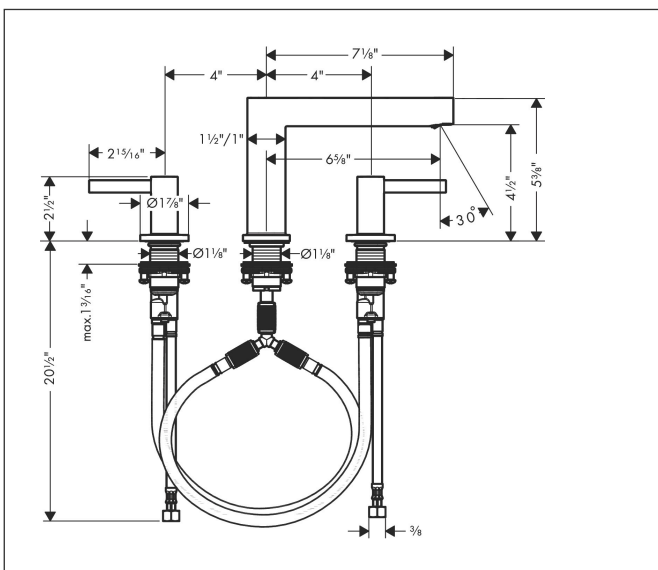

Brand hansgrohe
Art. Name **Finoris** Widespread Faucet 110 with Pop-Up Drain, 1.2 GPM
Art. Nr. 76033701
Surface matte white
Pos. 1

Product Picture

Features

- Consists of: Widespread faucet, Pop-up assembly
- Spray modes: Laminar spray
- Flow: 1.2 GPM (4.5 L/Min)
- 90° ceramic valves
- Includes pop-up drain
- Material waste set: Metal

Drawing

Technology