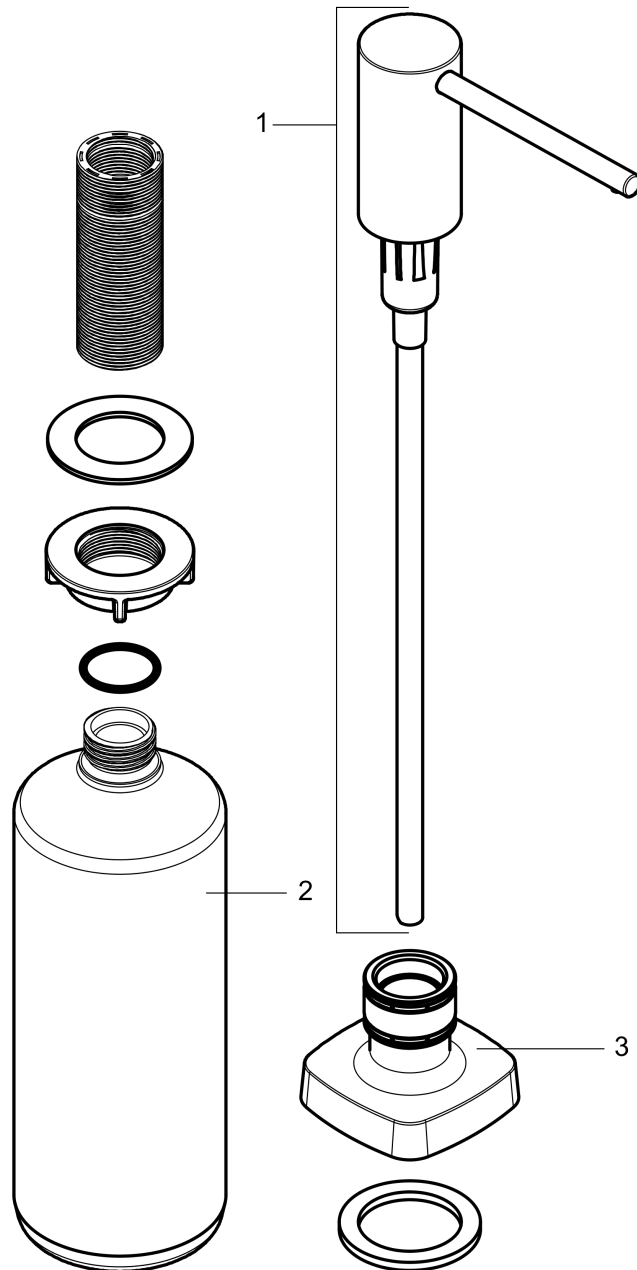

Soap Dispenser, Metris

Finishes : **chrome** Part no. : **40468001**

Description

Features

- Metal
- Bottle capacity 16 oz
- 2 1/8" maximum counter depth

Item details

List Price \$ 82.00

Compliance

Product image

Scale drawing

Soap Dispenser, Metris

Finishes : **chrome** Part no. : **40468001**

Exploded drawing

Year of production: >01/19

Soap Dispenser, Metris

Finishes : **chrome** Part no. : **40468001**

Spare parts list

Year of production: >01/19

Pos.	Description	Part no.	Price	PU
1	pump	93283000	-	1
2	bottle for lotion dispenser	93278000	-	1
3	escutcheon	93284000	-	1