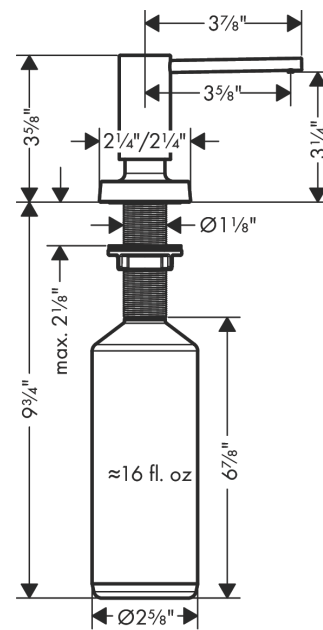

Soap Dispenser, Metris

Finishes : **chrome** Part no. : **40468001**

Description

Features

- Metal
- Bottle capacity 16 oz
- 2 1/8" maximum counter depth

Item details

List Price \$ 82.00

Compliance

Product image

Scale drawing

Soap Dispenser, Metris

Finishes : **chrome** Part no. : **40468001**

Exploded drawing

Year of production: >01/19

Soap Dispenser, Metris

Finishes : **chrome** Part no. : **40468001**

Spare parts list

Year of production: >01/19

Pos.	Description	Part no.	Price	PU
1	pump	93283000	-	1
2	bottle for lotion dispenser	93278000	-	1
3	escutcheon	93284000	-	1