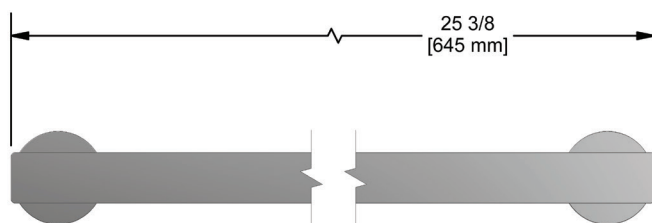

Paradox™

Porte-serviette 60 cm (24")

MODÈLES: PX5

For warranty or additional information, contact:

U.S.A.
houseofrohl.com/support
 1-800-777-9762

QUEBEC / MARITIMES / WESTERN CANADA
 QUÉBEC / MARITIMES / OUEST CANADIEN
 QUEBEC / MARITIMOS / CANADA OCCIDENTAL
houseofrohl.ca/support
 1-866-473-8442