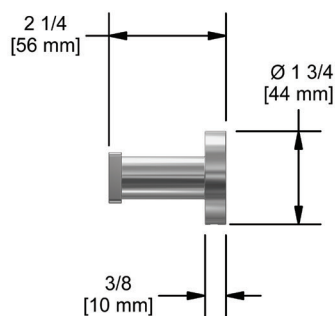

Paradox™

Porte-serviette 60 cm (24")

MODÈLES: PX5

For warranty or additional information, contact:

U.S.A.
houseofrohl.com/support
 1-800-777-9762

QUEBEC / MARITIMES / WESTERN CANADA
 QUÉBEC / MARITIMES / OUEST CANADIEN
 QUEBEC / MARITIMOS / CANADA OCCIDENTAL
houseofrohl.ca/support
 1-866-473-8442