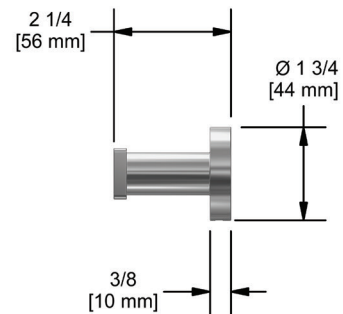

For warranty or additional information, contact:

U.S.A.
houseofrohl.com/support
1-800-777-9762

QUEBEC / MARITIMES / WESTERN CANADA
QUÉBEC / MARITIMES / OUEST CANADIEN
QUEBEC / MARITIMOS / CANADA OCCIDENTAL
houseofrohl.ca/support
1-866-473-8442

ONTARIO
houseofrohl.ca/support
1-800-287-5354