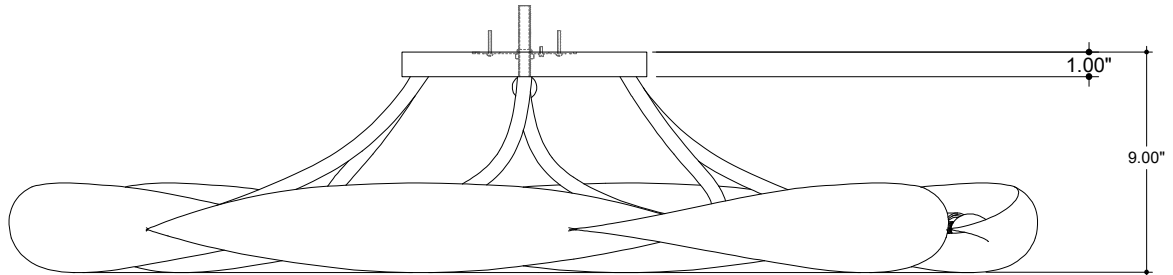

41.25" DIA. BODY
10.00" DIA. CANOPY
1.00" H X 4.25" W
CROSS BAR

TOP VIEW

FRONT VIEW

9000-0947

ALL WORK © 2022 CURREY & COMPANY