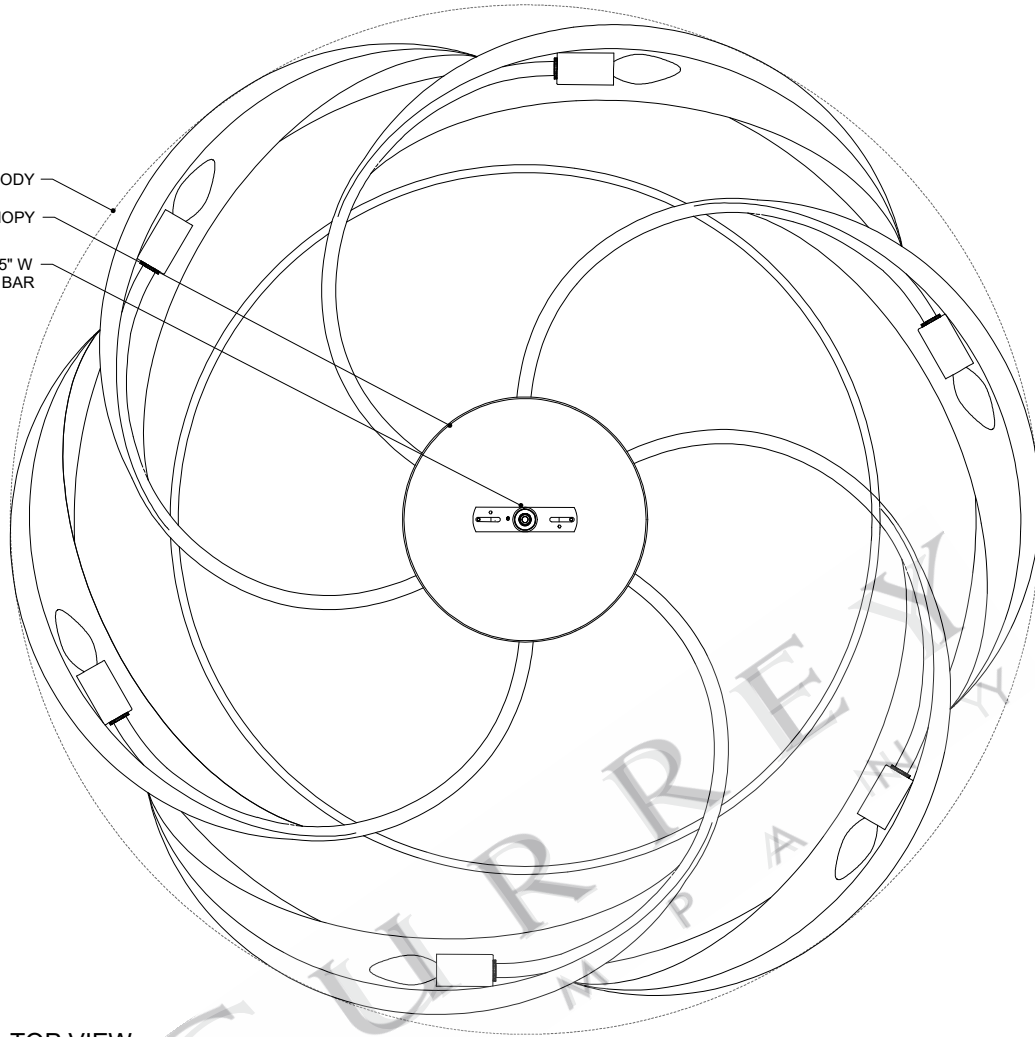

41.25" DIA. BODY
10.00" DIA. CANOPY
1.00" H X 4.25" W
CROSS BAR

TOP VIEW

FRONT VIEW

9000-0947

ALL WORK © 2022 CURREY & COMPANY