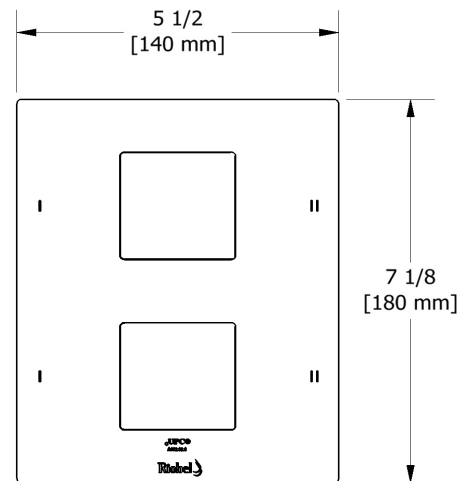

Sizes, models and finishes may differ from thoses presented.

Warranty

This **Riobel Inc.** product you have purchased carries a Limited Lifetime Warranty on the chrome, PVD finish, blacks and all working parts and is guaranteed from the initial purchase date against all manufacturing defects. All other finishes, including plastic components, are guaranteed for one year. All electric and/or electronic parts are covered by a 5-year limited warranty.

Customer Service

Ontario, West Canada : 888-287-5354 Quebec, Maritimes, United States : 866-473-8442

2020.11.07