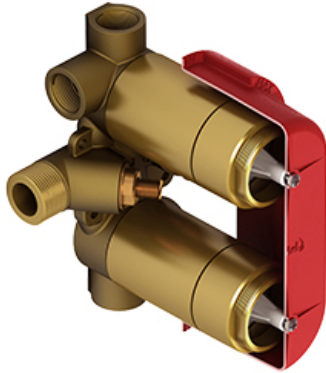

Customer Service

Ontario, West Canada : 888-287-5354 Quebec, Maritimes, United States : 866-473-8442

4-way Type T/P 3/4" coaxial valve rough
R46

Specifications

Descriptions

- Rough only
- 3/4" inlet male NPT
- Must be supplied with minimum 3/4" PEX , 3/4" EXPANSION PEX or 1/2" copper
- Four 1/2" outlets female NPT
- Service valves
- Test cap
- TXX46XX or TXX88XX trim required to complete