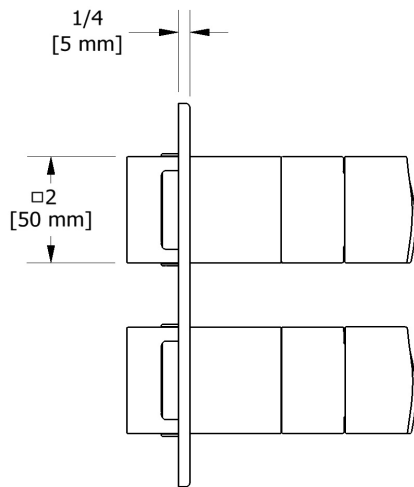

Sizes, models and finishes may differ from thoses presented.

Warranty

This **Riobel Inc.** product you have purchased carries a Limited Lifetime Warranty on the chrome, PVD finish, blacks and all working parts and is guaranteed from the initial purchase date against all manufacturing defects. All other finishes, including plastic components, are guaranteed for one year. All electric and/or electronic parts are covered by a 5-year limited warranty.

Customer Service

Ontario, West Canada : 888-287-5354 Quebec, Maritimes, United States : 866-473-8442

2020.11.07