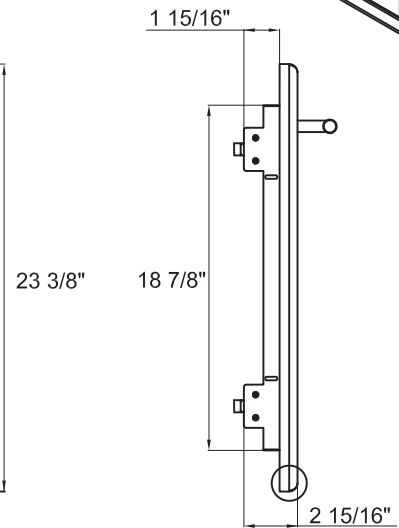

MODEL:
XOG36DD

PRO-GRADE LUXURY
DOUBLE ACCESS DOOR

36
INCH

Overall Dimensions

Width	Height	Depth
36	23 3/8	2 15/16

Cut - Out Dimensions

Width	Height	Depth
31 5/8	19	