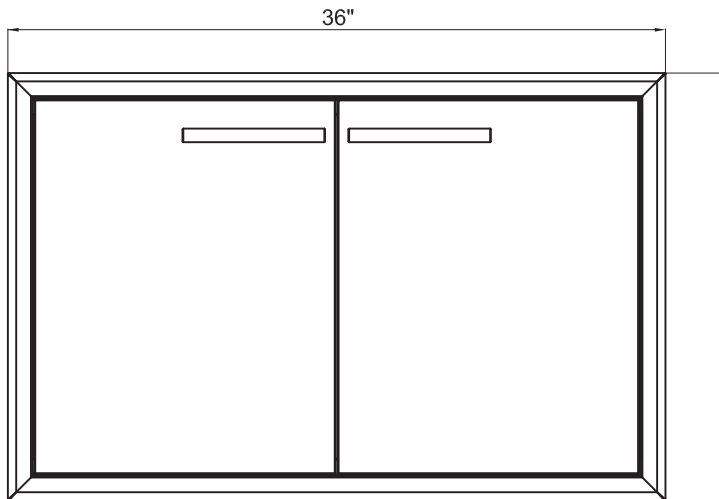

MODEL:
XOG36DD

PRO-GRADE LUXURY
DOUBLE ACCESS DOOR

36
INCH

Overall Dimensions

Width	Height	Depth
36	23 3/8	2 15/16

Cut - Out Dimensions

Width	Height	Depth
31 5/8	19	