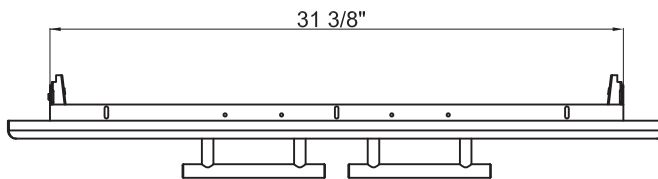

MODEL:
XOG36DD

PRO-GRADE LUXURY
DOUBLE ACCESS DOOR

36
INCH

Overall Dimensions

Width	Height	Depth
36	23 3/8	2 15/16

Cut - Out Dimensions

Width	Height	Depth
31 5/8	19	