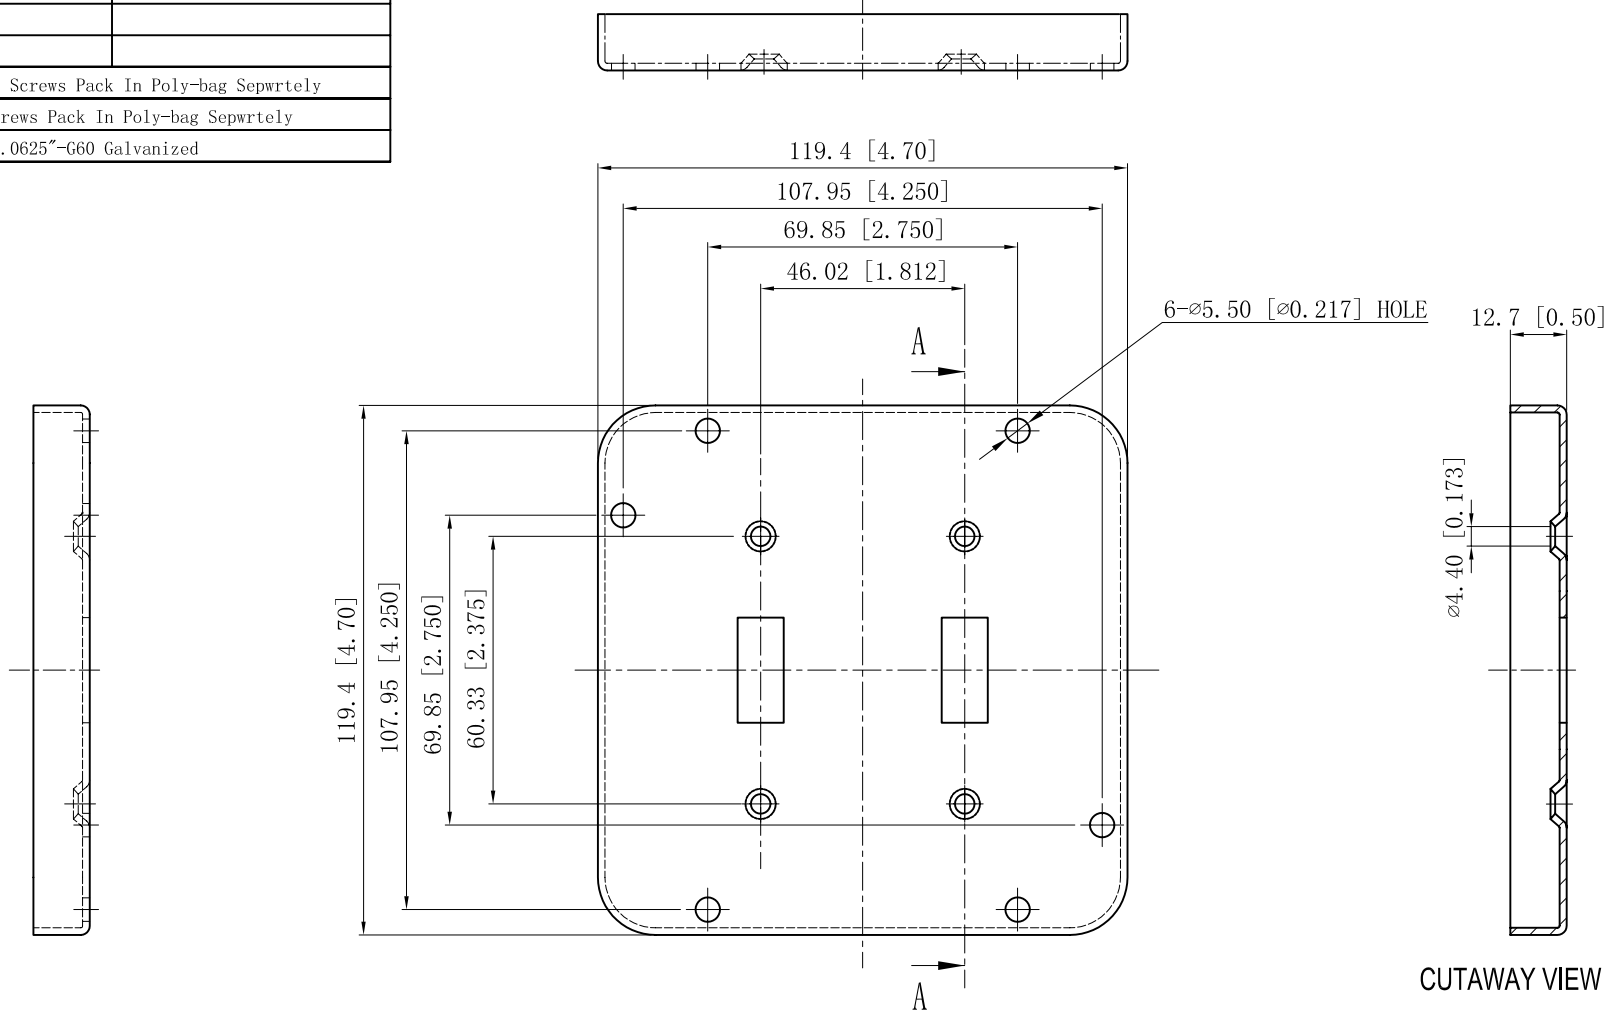

SIDES	BOTTOM
4 PCS 6-32×5/16 Screws Pack In Poly-bag Sepwrately	
4 PCS 8-32×1 Screws Pack In Poly-bag Sepwrately	
Material:Steel-0.0625"-G60 Galvanized	

CUTAWAY VIEW A-A

This data sheet is for reference only .GARVIN INDUSTRIES reserves the right to make changes to the design without prior notice.

DESCRIPTION
TRADE REFERENCE TERMS

STANDARD PACKING
25 PCS

GARVIN INDUSTRIES		
TITLE 4-11/16" INDUSTRIAL "GARVIN" COVERS		
SIZE A4	DWG NO. 72C36	REV C
DATA SHEET		