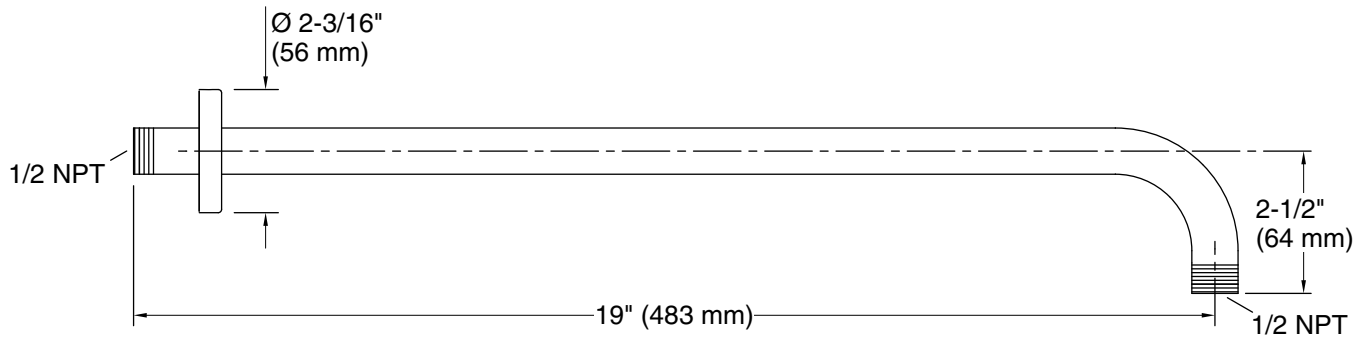

Features

- Compatible only with single-function rainheads

Material

- Brass construction ensures durability and reliability
- KOHLER finishes resist corrosion and tarnishing

Installation

- 1/2" -14 NPT connection
- Wall-mount

Technical Information

All product dimensions are nominal.

Spout: