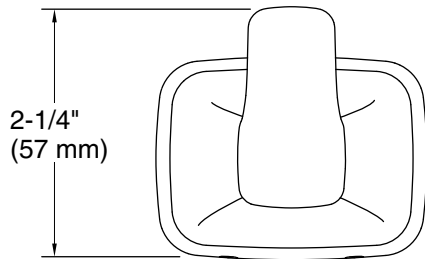

KALLISTA®

Per Se® by KALLISTA

Hook
P34706-00

Technical Information

All product dimensions are nominal.

Material: Zinc, Copper