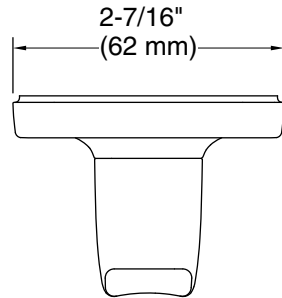

Installation

- Includes hex wrench for installation

Recommended Products/Accessories

- P34701-00 Towel Bar, 18"
- P24712-00 Air-Induction Showerhead with Arm
- P24713-00 Freestanding Bath Faucet, Less Handshower

KALLISTA®

Per Se® by KALLISTA

Hook
P34706-00

Technical Information

All product dimensions are nominal.

Material: Zinc, Copper