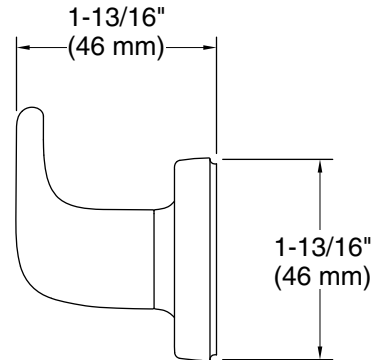

Installation

- Includes hex wrench for installation

Recommended Products/Accessories

- P34701-00 Towel Bar, 18"
- P24712-00 Air-Induction Showerhead with Arm
- P24713-00 Freestanding Bath Faucet, Less Handshower

KALLISTA®

Per Se® by KALLISTA

Hook
P34706-00

Technical Information

All product dimensions are nominal.

Material: Zinc, Copper