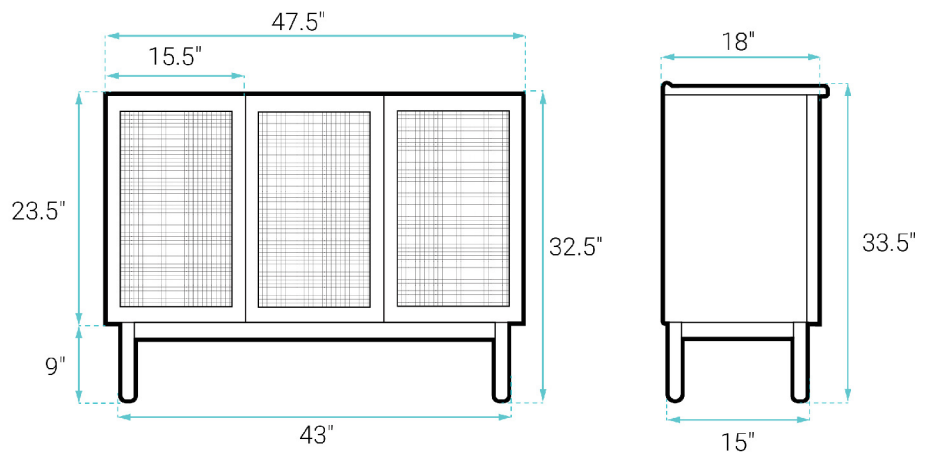

Freestanding Vanity SM-BV665MB

FEATURES:

- Sleek, freestanding design
- Glazed ceramic, single sink
- Standard 1.75" drain hole
- Standard 1.38" faucet hole
- Chrome-finish overflow
- Wooden legs

INSTALLATION:

Freestanding, assembly required

COLORS & FINISHES:

■ Brown Oak: SM-BV665

SPECIFICATIONS:

N.W: 112 lb.

W: 48" x D: 18.5" x H: 33.5"

Inner Sink: D: 10.5" x W: 20" x H: 5"

INCLUDED PARTS: