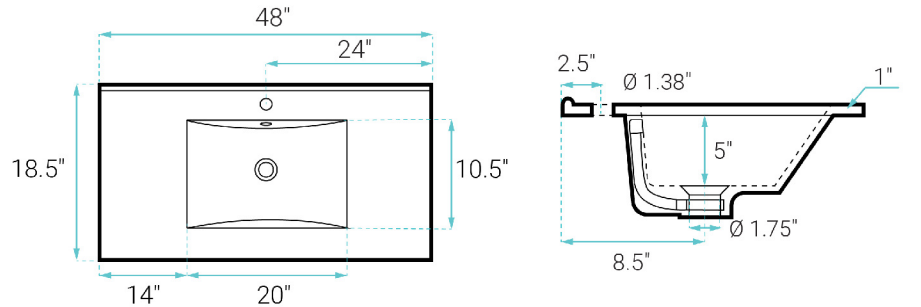

Freestanding Vanity SM-BV665MB

FEATURES:

- Sleek, freestanding design
- Glazed ceramic, single sink
- Standard 1.75" drain hole
- Standard 1.38" faucet hole
- Chrome-finish overflow
- Wooden legs

INSTALLATION:

Freestanding, assembly required

COLORS & FINISHES:

■ Brown Oak: SM-BV665

SPECIFICATIONS:

N.W: 112 lb.

W: 48" x D: 18.5" x H: 33.5"

Inner Sink: D: 10.5" x W: 20" x H: 5"

INCLUDED PARTS: