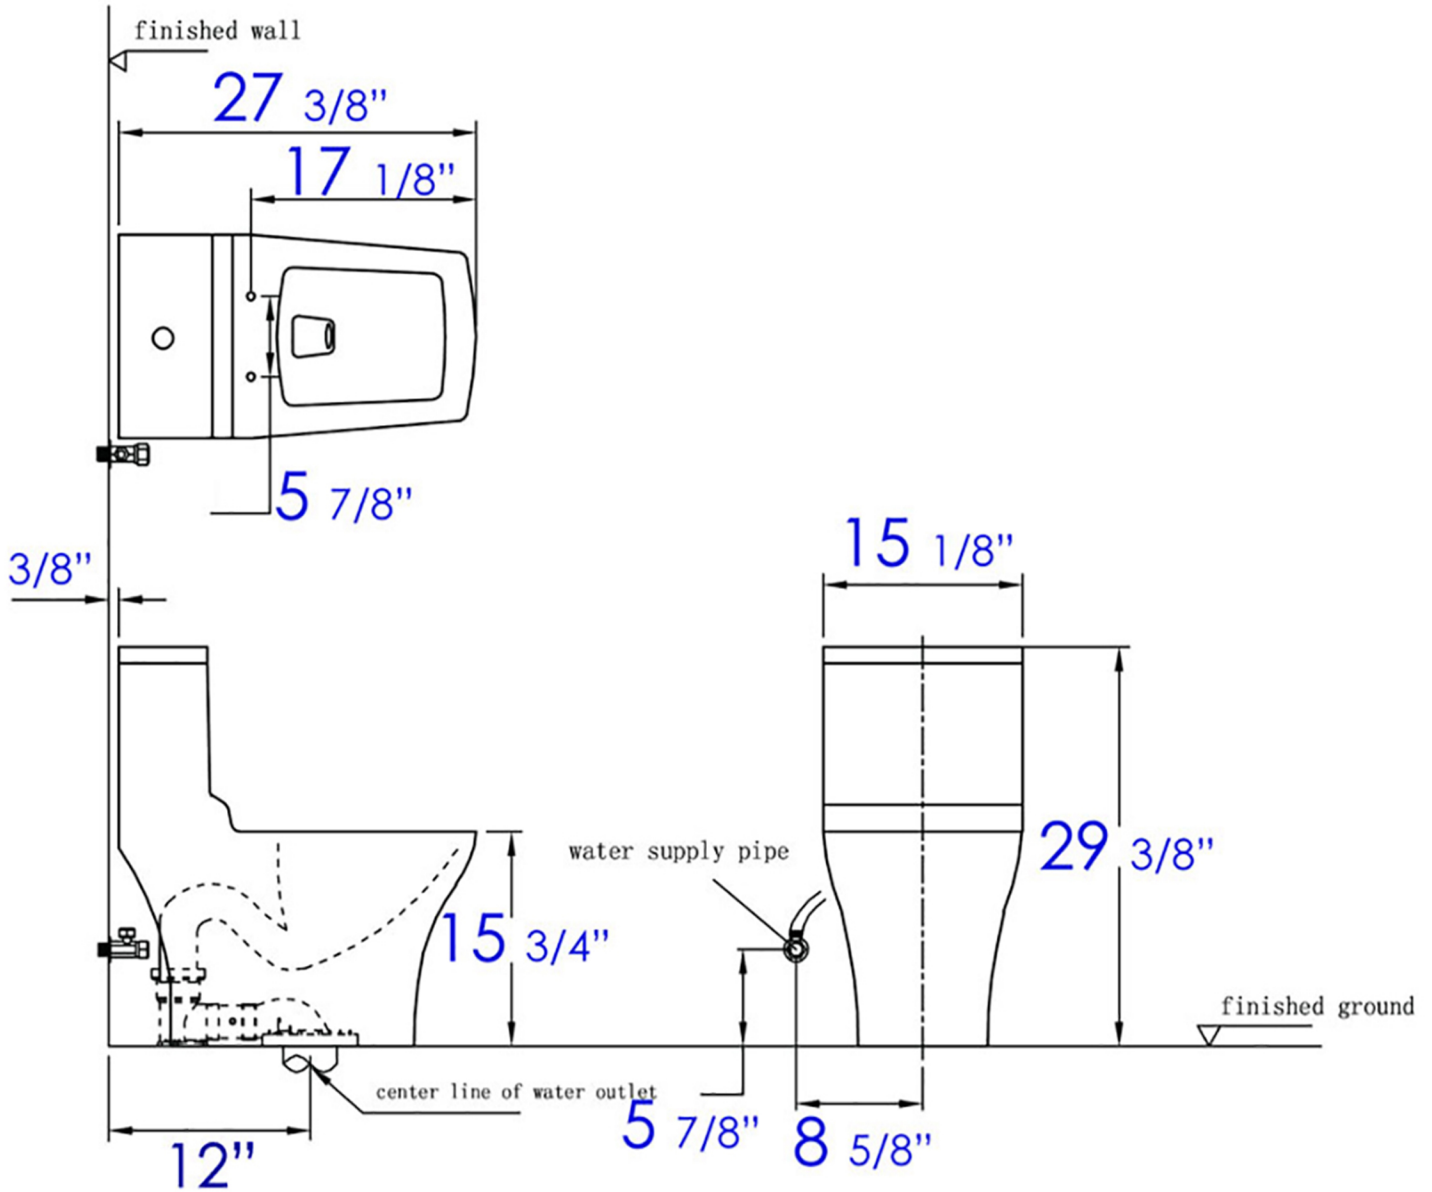

TB356

Dual Flush One Piece Eco Friendly High Efficiency
Low Flush Ceramic Toilet

EAGO^{USA}

Note: All product dimensions are approximate and should be verified on site prior to installation.
Visit www.EAGOUSA.com for more information.