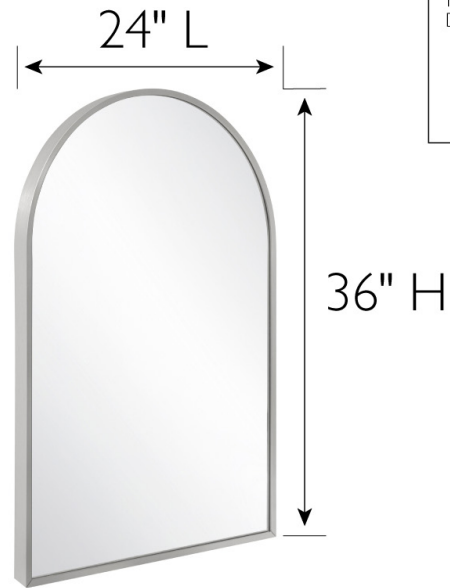

Maeve Metal Framed Wall Mirror 36" x 24"

Silver

SPECIFICATIONS

MATERIAL CONSTRUCTION:	Glass	FACE FRAME MATERIAL:	Aluminum
ASSEMBLY REQUIRED:	No	SIDES MATERIAL:	Aluminum
TOOLS NEEDED FOR INSTALLATION:	Screws, Screwdriver	BOTTOM MATERIAL:	Aluminum
ASSEMBLED DIMENSIONS:	36" H x 24" L x 1.1" D	BACK PANEL MATERIAL:	MDF
WEIGHT:	14.87 lbs.	BACK BRACE MATERIAL:	N/A
NUMBER OF DOORS:	0	GLASS STYLE:	Flat Panel
DOOR MATERIAL:	N/A	LIGHTED:	No
NUMBER OF SHELVES:	N/A	POWER SOURCE:	N/A
ADJUSTABLE SHELVES:	N/A	MOUNTING HARDWARE INCLUDED:	Yes
SHELF MAX WEIGHT CAPACITY:	N/A	MOUNTING TYPE:	Wall Mount
SHELF WIDTH:	N/A	QTY OF LAMPS:	N/A
SHELF THICKNESS:	N/A		
SHELF MATERIAL:	N/A		