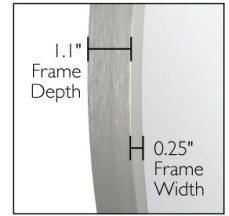

Maeve Metal Framed Wall Mirror 36" x 24"

Silver

SPECIFICATIONS

MATERIAL CONSTRUCTION:	Glass	FACE FRAME MATERIAL:	Aluminum
ASSEMBLY REQUIRED:	No	SIDES MATERIAL:	Aluminum
TOOLS NEEDED FOR INSTALLATION:	Screws, Screwdriver	BOTTOM MATERIAL:	Aluminum
ASSEMBLED DIMENSIONS:	36" H x 24" L x 1.1" D	BACK PANEL MATERIAL:	MDF
WEIGHT:	14.87 lbs.	BACK BRACE MATERIAL:	N/A
NUMBER OF DOORS:	0	GLASS STYLE:	Flat Panel
DOOR MATERIAL:	N/A	LIGHTED:	No
NUMBER OF SHELVES:	N/A	POWER SOURCE:	N/A
ADJUSTABLE SHELVES:	N/A	MOUNTING HARDWARE INCLUDED:	Yes
SHELF MAX WEIGHT CAPACITY:	N/A	MOUNTING TYPE:	Wall Mount
SHELF WIDTH:	N/A	QTY OF LAMPS:	N/A
SHELF THICKNESS:	N/A		
SHELF MATERIAL:	N/A		