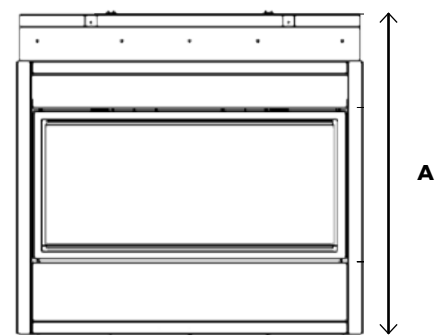

*Finishing flange depth (The finishing flange defines the perimeter of the fireplace opening). Framing or finishing materials must NEVER encroach inside the finishing flange.