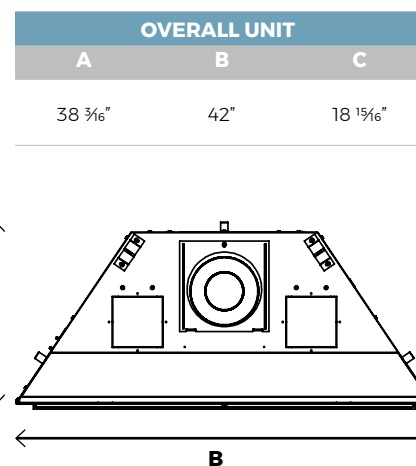

Full Function Remote

SPECIFICATIONS

CBLP42	
BTU's (Input)	20,000
Venting	Top* 4"/7"
Glass Type	Tempered
Mobile Home Certified	Yes
GLASS VIEWING AREA	
Height	16 3/4"
Width	37 1/2"

*Finishing flange depth (The finishing flange defines the perimeter of the fireplace opening). Framing or finishing materials must NEVER encroach inside the finishing flange.