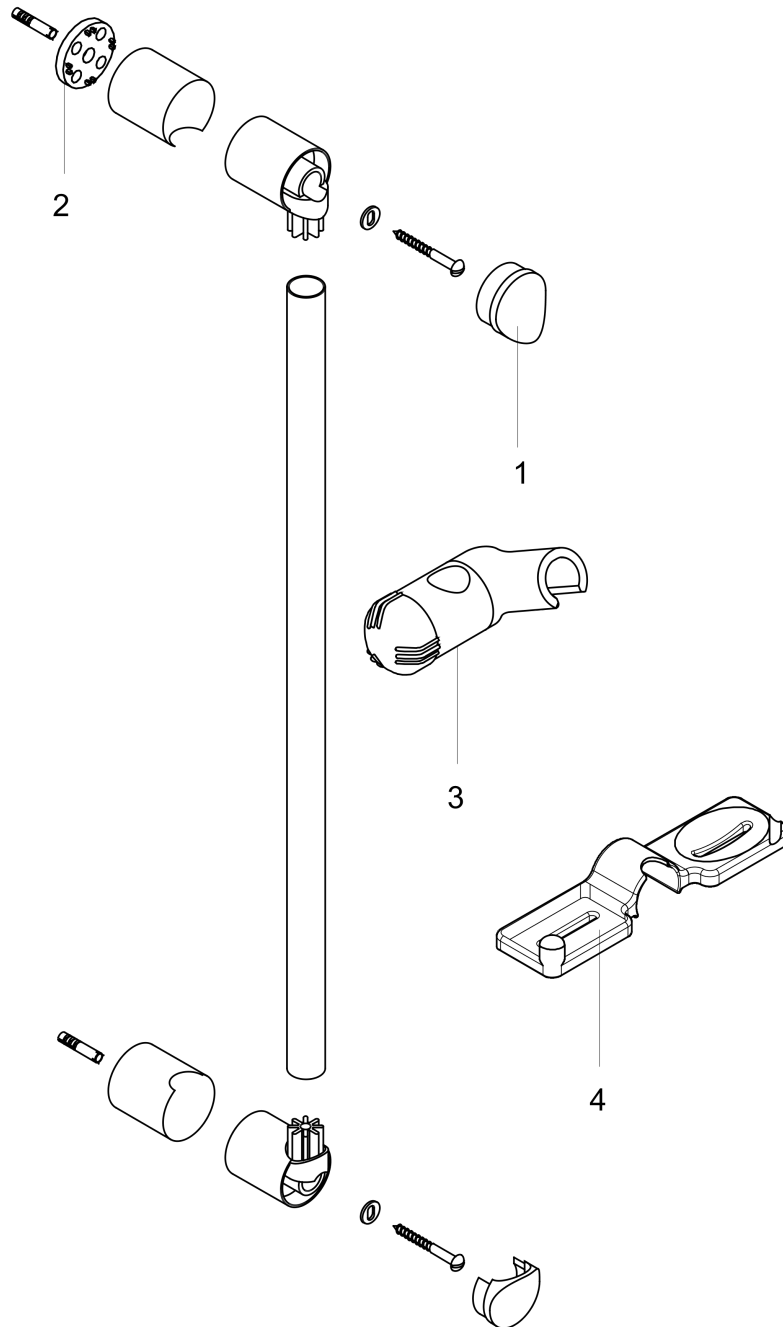

Unica

Wallbar E, 24"

Finishes : **polished nickel** Part no. : **06890830**

Description

Features

- Consists of: Wallbar, Soap dish, Slider
- Angle-adjustable holder pivots left and right, slides easily and locks in place

Item details

List Price \$ 178.00

Product image

Scale drawing

Unica

Wallbar E, 24"

Finishes : polished nickel

Part no. : 06890830

Exploded drawing

Year of production: >07/02

Unica
Wallbar E, 24"
 Finishes : **polished nickel** Part no. : **06890830**

Spare parts list

Year of production: >07/02

Pos.	Description	Part no.	Price	PU
1	cover	88534830	-	1
2	tile-matching-disk	96184000	-	1
3	support, assy	88590830	-	1
4	soap dish	88700000	-	1