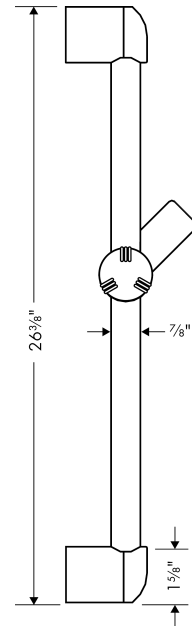

Unica

Wallbar E, 24"

Finishes : **polished nickel** Part no. : **06890830**

Description

Features

- Consists of: Wallbar, Soap dish, Slider
- Angle-adjustable holder pivots left and right, slides easily and locks in place

Item details

List Price \$ 178.00

Product image

Scale drawing

Unica

Wallbar E, 24"

Finishes : polished nickel

Part no. : 06890830

Exploded drawing

Year of production: >07/02

Unica
Wallbar E, 24"
 Finishes : **polished nickel** Part no. : **06890830**

Spare parts list

Year of production: >07/02

Pos.	Description	Part no.	Price	PU
1	cover	88534830	-	1
2	tile-matching-disk	96184000	-	1
3	support, assy	88590830	-	1
4	soap dish	88700000	-	1