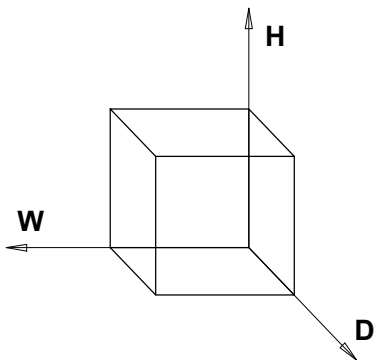

# Fallon Sideboard Buffet

Inner dimensions of the sideboard:

**W** -18.9" (48.1cm)

**D** - 15.7" (40cm)

**H** -18.85" (47.9cm)

**Net Weight: 121 lbs/ 55 Kg**