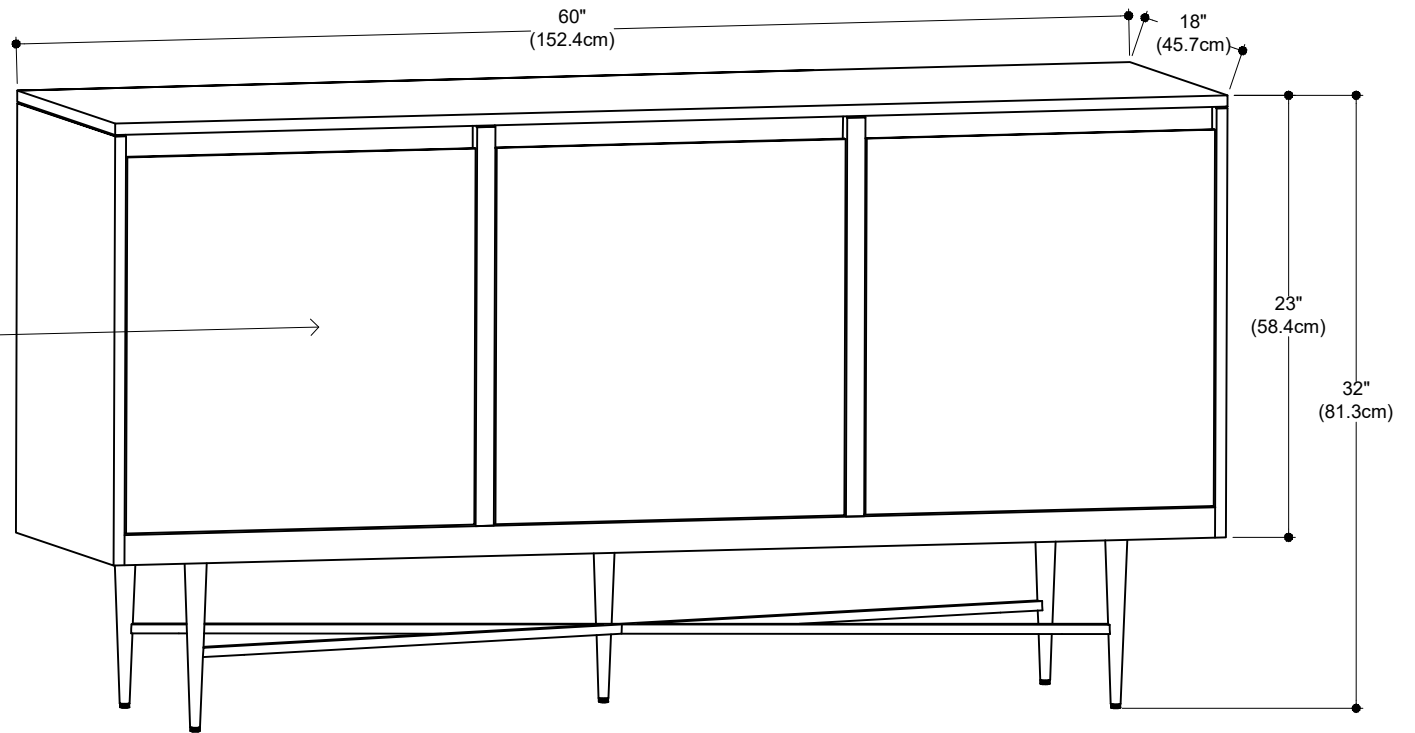

# Fallon Sideboard Buffet

Inner dimensions of the sideboard:

**W** -18.9" (48.1cm)

**D** - 15.7" (40cm)

**H** -18.85" (47.9cm)

**Net Weight: 121 lbs/ 55 Kg**