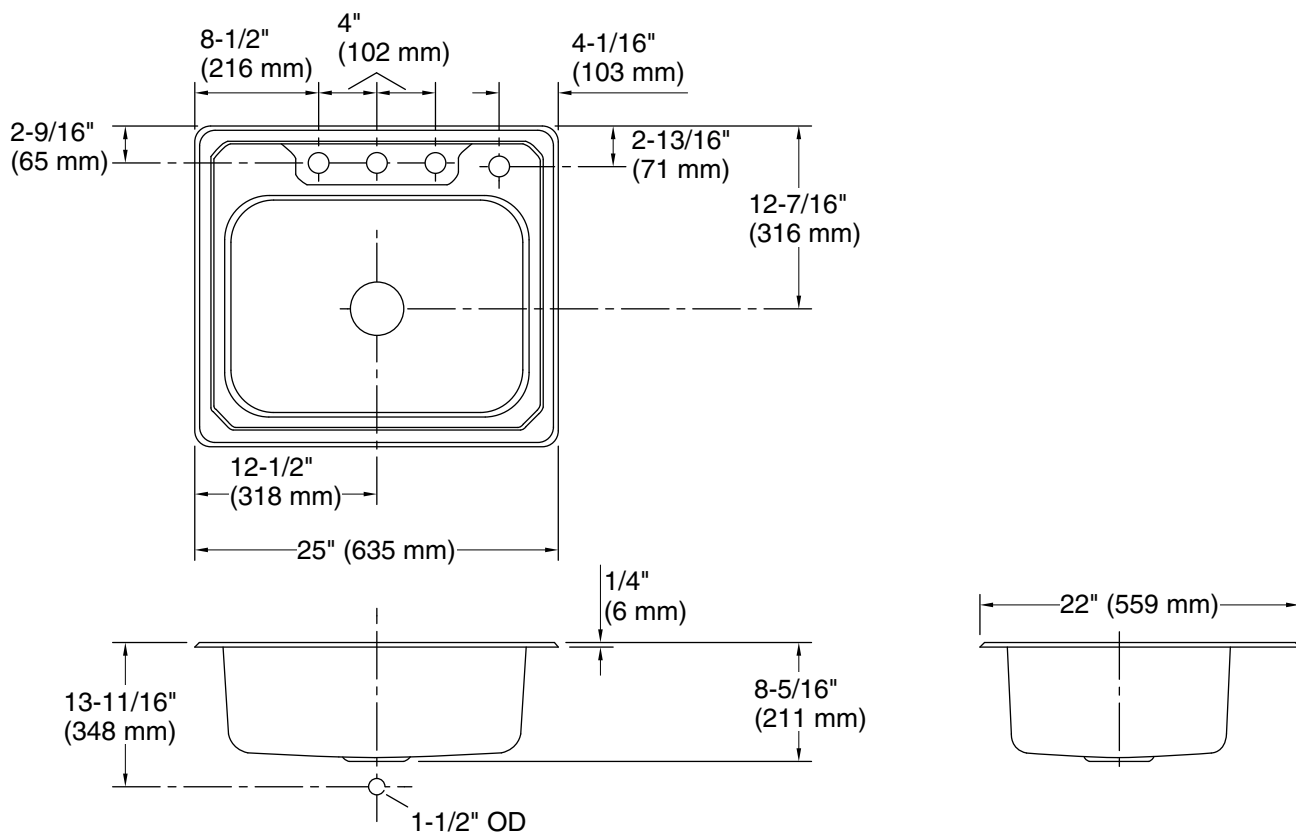

Middleton®
25" top-mount single-bowl kitchen sink
14711-4

Features

- Four faucet holes
- 8" (203 mm) depth
- 3-5/8" (92 mm) drain opening
- Satin finish

Material

- Premium 20-gauge stainless steel

Installation

**STERLING® Stainless Steel Sinks
Lifetime Limited Warranty**

See website for detailed warranty information.

Technical Information

All product dimensions are nominal.

Basin configuration: Single Bowl

Cutout: Top-mount, 24-1/2" x 21-1/2" (622 mm x 546 mm) with 1/2" (13 mm) radius corners

Bowl area (Only): Length: 21" (533 mm)
Width: 15-1/4" (387 mm)
Bowl depth: 8" (203 mm)
Water depth: 8" (203 mm)

Number of deck holes: 4

Faucet hole(s): 1-7/16" (37 mm)

Drain hole: 3-5/8" (92 mm)

Notes

Install this product according to the installation instructions.

Measure your actual product for roughing-in details.