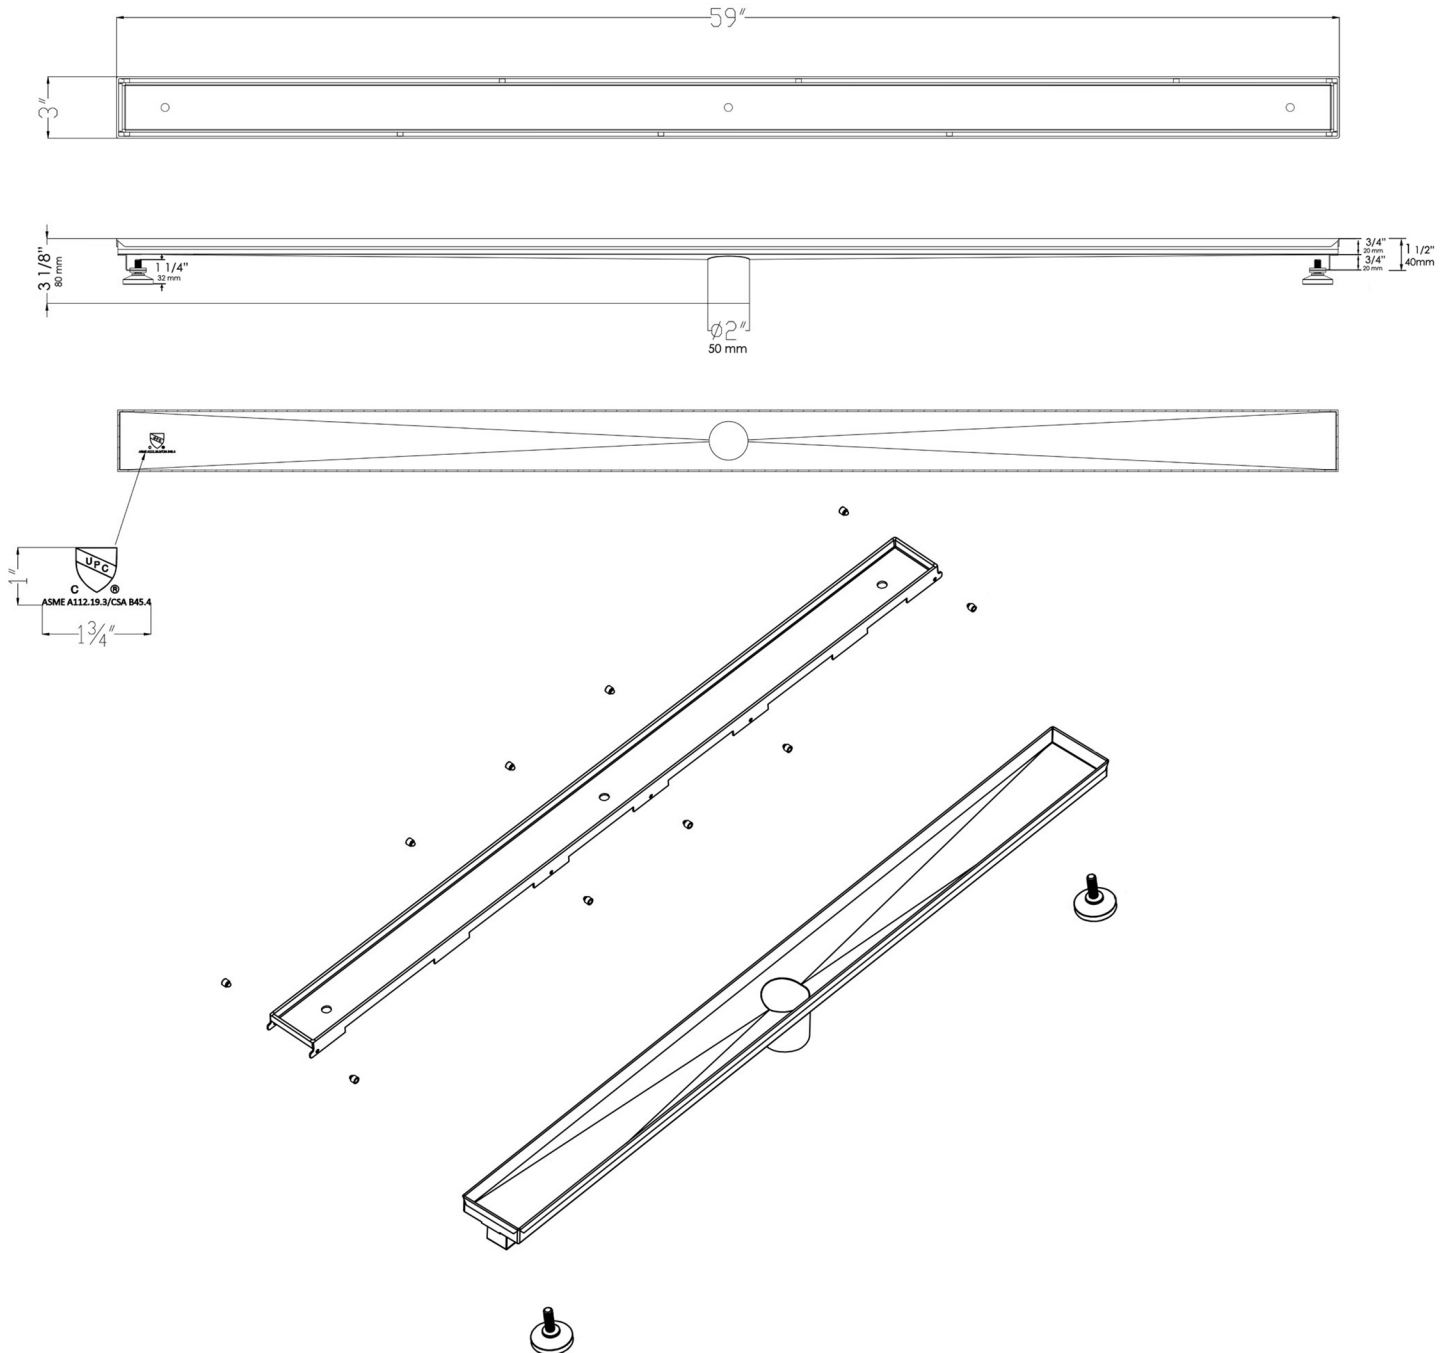

**ABLD59A**

# 59" Stainless Steel Linear Shower Drain with No Cover

**Note:** All product dimensions are approximate and should be verified on site prior to installation.  
Visit [www.ALFIbrand.com](http://www.ALFIbrand.com) for more information.