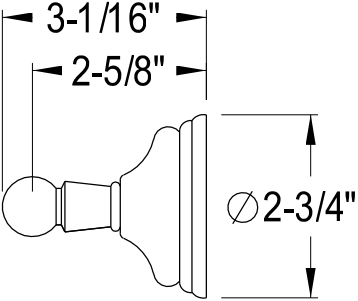

# BA1112C, PB, ORB, SN

18" Towel Bar

# BA1118C,PB,ORB,SN

Toilet Paper Holder