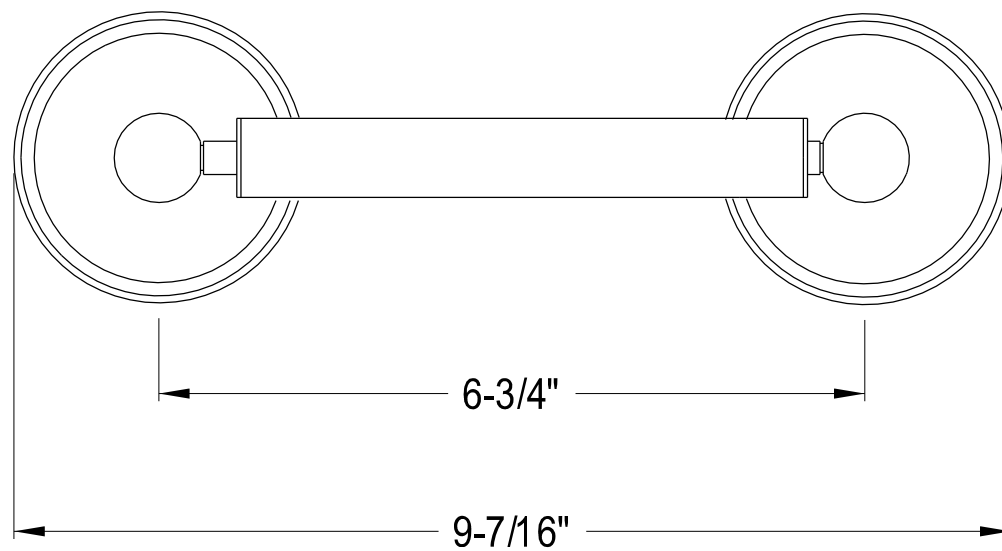

# BA1112C, PB, ORB, SN

18" Towel Bar

# BA1118C,PB,ORB,SN

Toilet Paper Holder

# BA1119C, PB, ORB, SN

Glass Shelf