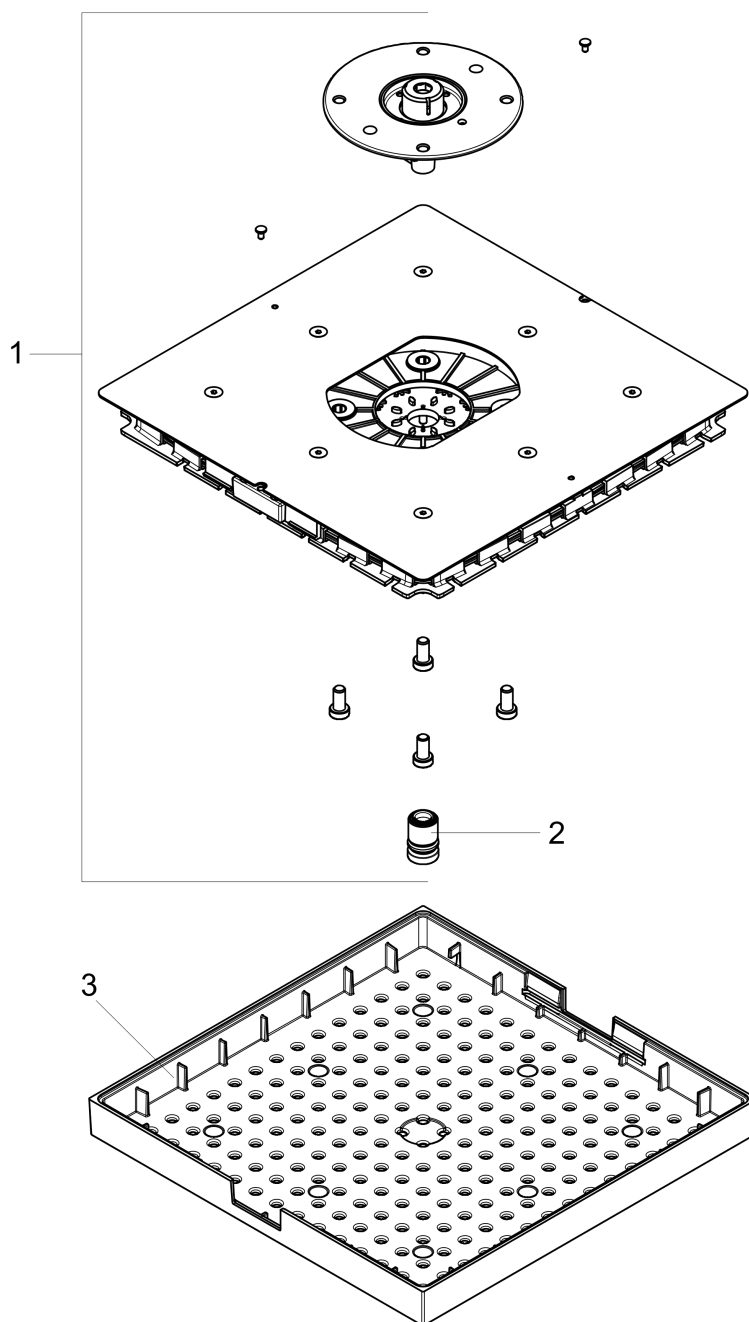

AXOR ShowerSolutions
Showerhead 240 1-Jet, 2.5 GPM
 Finishes : **brushed nickel** Part no. : **10926821**

Description

Features

- 196 no-clog spray channels
- Spray modes: RainAir
- Flow: 2.5 GPM (9.5 L/Min)
- Fully-finished matching spray face
- Spray face removable for cleaning

Technology

Product image

Scale drawing

AXOR ShowerSolutions
Showerhead 240 1-Jet, 2.5 GPM
Finishes : **brushed nickel** Part no. : **10926821**

Exploded drawing

Year of production: >01/12

AXOR ShowerSolutions
Showerhead 240 1-Jet, 2.5 GPM
 Finishes : **brushed nickel** Part no. : **10926821**

Spare parts list

Year of production: >01/12

Pos.	Description	Part no.	PC	PU
1	spray body	95889001	0	1
2	air jet	95802001	0	1
3	decor plate	95890820	0	1