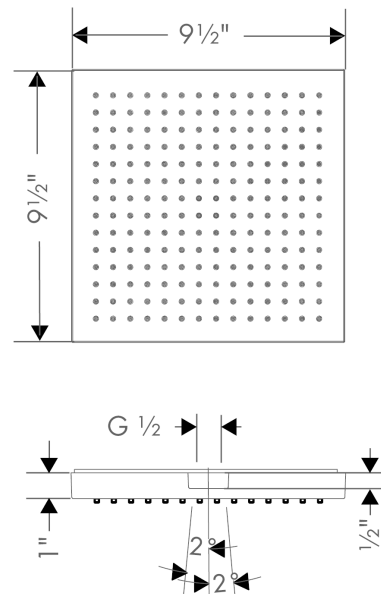

AXOR ShowerSolutions
Showerhead 240 1-Jet, 2.5 GPM
 Finishes : **brushed nickel** Part no. : **10926821**

Description

Features

- 196 no-clog spray channels
- Spray modes: RainAir
- Flow: 2.5 GPM (9.5 L/Min)
- Fully-finished matching spray face
- Spray face removable for cleaning

Technology

Product image

Scale drawing

AXOR ShowerSolutions
Showerhead 240 1-Jet, 2.5 GPM
Finishes : **brushed nickel** Part no. : **10926821**

Exploded drawing

Year of production: >01/12

AXOR ShowerSolutions
Showerhead 240 1-Jet, 2.5 GPM
 Finishes : **brushed nickel** Part no. : **10926821**

Spare parts list

Year of production: >01/12

Pos.	Description	Part no.	PC	PU
1	spray body	95889001	0	1
2	air jet	95802001	0	1
3	decor plate	95890820	0	1