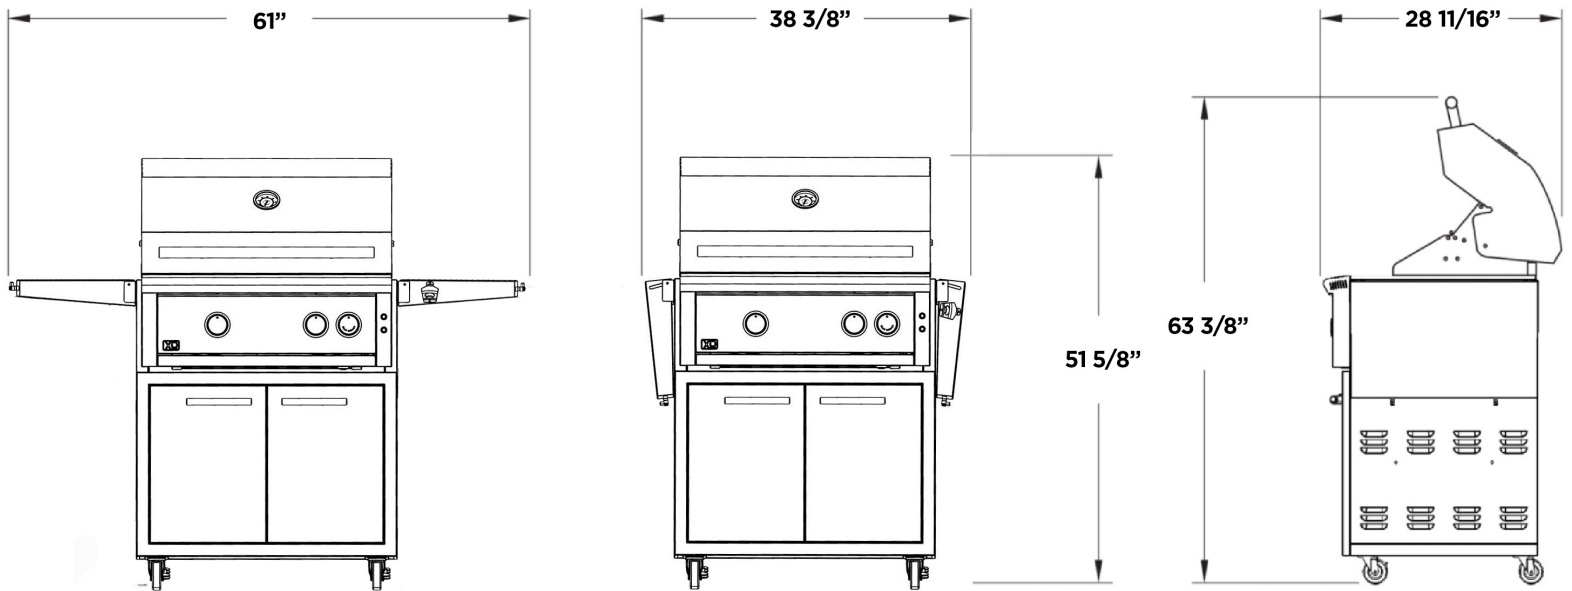

XOGRILL30 | 30" GRILL HEAD

- 304 Stainless Steel Welded Construction
- Reliable Flame Thrower Ignition
- XO Infrared VariTemp Burner (400°-1000°)
- Blue LEDs illuminate the controls
- 863 total sq. inches of cooking surface
- Rotisserie with dedicated rear burner, motor, spit rods, and forks included

SIZE 30"

DIMENSIONS 30"W x 23 9/16"D x 25 3/8"H

INSTALLATION TYPE Built-in / Freestanding

FUEL Specify Natural Gas or Propane

BURNERS (1) XO Infrared VariTemp Burner and (1) Cast Stainless Steel Burners combine to provide **44,000 BTUs of power!**

ELECTRICAL 115V (for lighting)

OPTIONAL ACCESSORIES

Grill Cover: **MODEL: XOGCOVER30FS**
12' Quick disconnect fuel supply hose: **MODEL: XOLQD**

XOG30CART | 30" GRILL CART

- 304 Stainless Steel Welded Construction
- Soft Close Doors
- Sturdy Fold Down Shelves
- Heavy Duty Casters
- Locking Casters on front
- Generous On Door Storage
- Utensil Hangers
- Paper Towel Holder
- Easy Modular Assembly

DIMENSIONS

Width Open: 61" | Width Closed: 38 3/8"

Depth: 28 11/16"

Height Closed: 51 5/8" | Height Open: 63 3/8"

IMPORTANT NOTE:

CARTS ARE SHIPPED UNASSEMBLED IN A FLAT PACK. ASSEMBLY TAKES APPROX. 40 MIN. AND REQUIRES SIMPLE HAND TOOLS. TO LEARN MORE ABOUT ASSEMBLY PLEASE VISIT OUR WEBSITE.