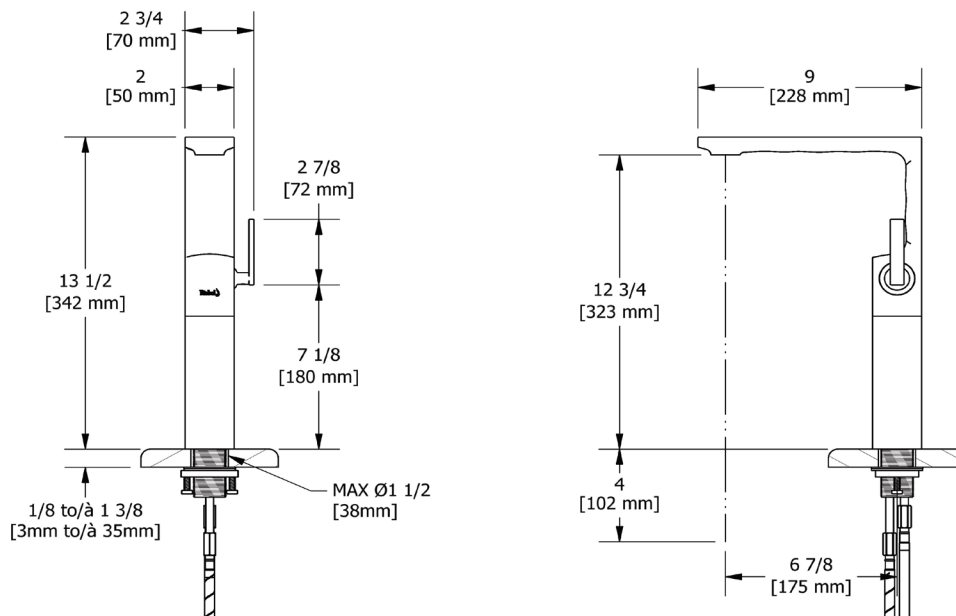

For warranty or additional information, contact:

U.S.A.
houseofrohl.com/support
1-800-777-9762

QUEBEC / MARITIMES / WESTERN CANADA
QUÉBEC / MARITIMES / OUEST CANADIEN
QUEBEC / MARITIMOS / CANADA OCCIDENTAL
houseofrohl.ca/support
1-866-473-8442

ONTARIO
houseofrohl.ca/support
1-800-287-5354