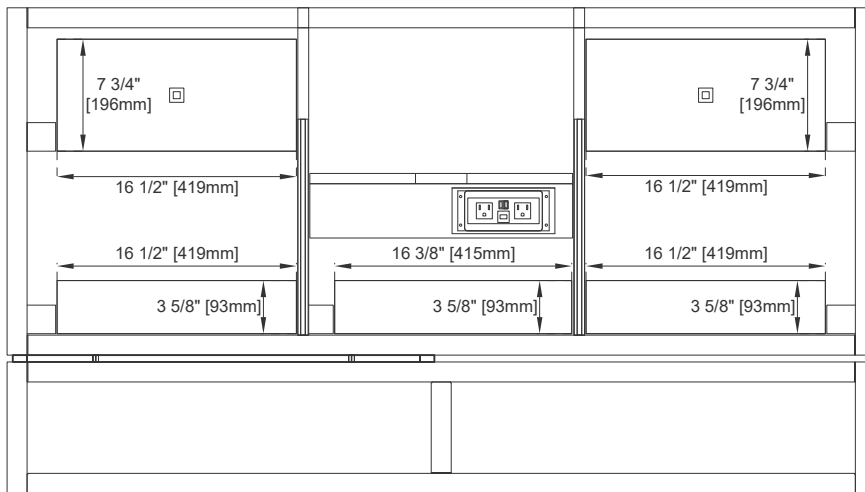

Adjustable Levelers

Dimension

Width: 59-7/8"

Depth: 23-1/8"

Height: 33-1/2"

Rough-In Height: 21-1/2"

60" S ATHENS VANITY

JAMES MARTIN VANITIES

E645-V60S-GW

Top View 1

Front View 1

All dimensions are nominal

Diagrams are of cabinet only –James Martin Optional Countertops and sinks are not shown

Visit website for warranty and installation information
www.jamesmartinvanities.com

60" S ATHENS VANITY

E645-V60S-GW

Top View 2

Front View 2

All dimensions are nominal

Diagrams are of cabinet only –James Martin Optional Countertops and sinks are not shown

Visit website for warranty and installation information
www.jamesmartinvanities.com

60" S ATHENS VANITY

JAMES MARTIN VANITIES

E645-V60S-GW

Side View 1

Side View 2

Back View

All dimensions are nominal

Diagrams are of cabinet only –James Martin Optional Countertops and sinks are not shown