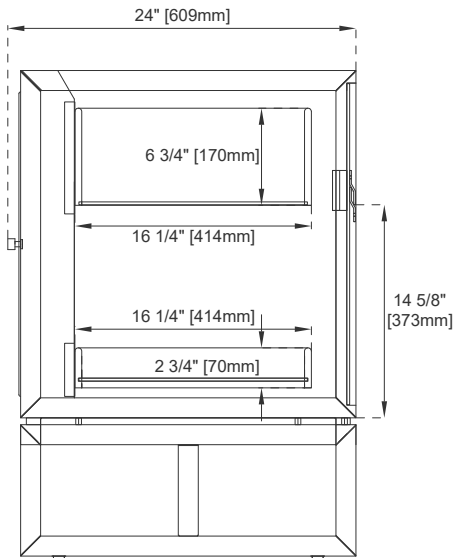

Adjustable Levelers

Dimension

Width: 59-7/8"

Depth: 23-1/8"

Height: 33-1/2"

Rough-In Height: 21-1/2"

60" S ATHENS VANITY

JAMES MARTIN VANITIES

E645-V60S-GW

Top View 1

Front View 1

All dimensions are nominal

Diagrams are of cabinet only –James Martin Optional Countertops and sinks are not shown

Visit website for warranty and installation information
www.jamesmartinvanities.com

60" S ATHENS VANITY

E645-V60S-GW

Top View 2

Front View 2

All dimensions are nominal

Diagrams are of cabinet only –James Martin Optional Countertops and sinks are not shown

Visit website for warranty and installation information
www.jamesmartinvanities.com

60" S ATHENS VANITY

JAMES MARTIN VANITIES

E645-V60S-GW

Side View 1

Side View 2

Back View

All dimensions are nominal

Diagrams are of cabinet only –James Martin Optional Countertops and sinks are not shown