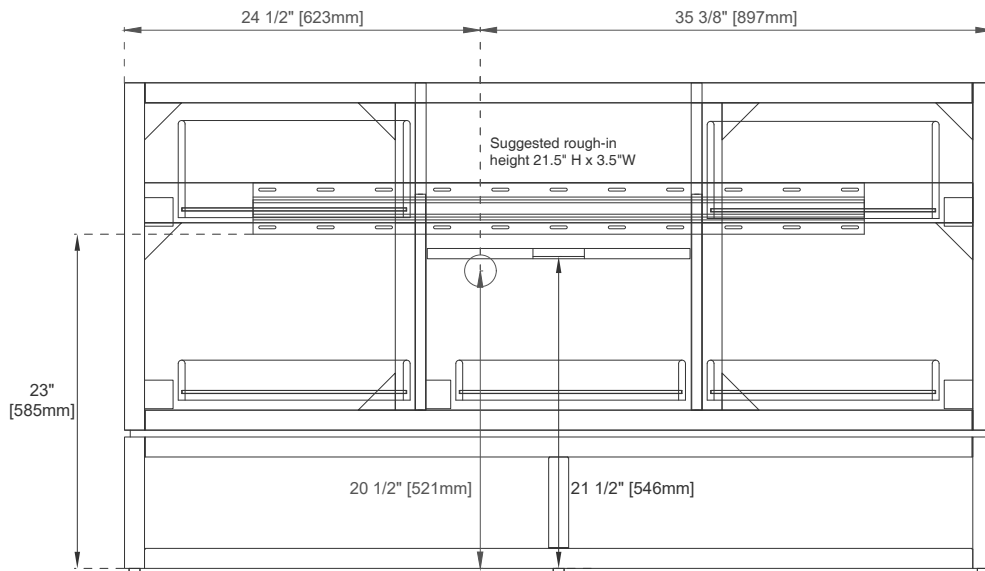

Adjustable Levelers

Dimension

Width: 59-7/8"

Depth: 23-1/8"

Height: 33-1/2"

Rough-In Height: 21-1/2"

60" S ATHENS VANITY

JAMES MARTIN VANITIES

60" S ATHENS VANITY

E645-V60S-GW

Top View 2

Front View 2

All dimensions are nominal

Diagrams are of cabinet only –James Martin Optional Countertops and sinks are not shown

Visit website for warranty and installation information
www.jamesmartinvanities.com

60" S ATHENS VANITY

JAMES MARTIN VANITIES

E645-V60S-GW

Side View 1

Side View 2

Back View

All dimensions are nominal

Diagrams are of cabinet only –James Martin Optional Countertops and sinks are not shown