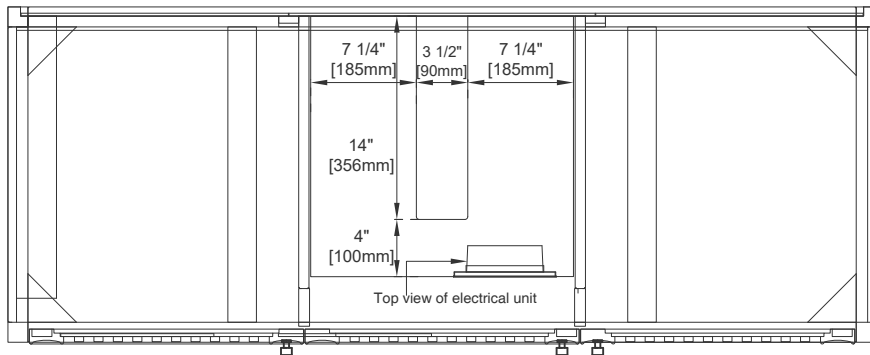

Adjustable Levelers

Dimension

Width: 59-7/8"

Depth: 23-1/8"

Height: 33-1/2"

Rough-In Height: 21-1/2"

60" S ATHENS VANITY

JAMES MARTIN VANITIES

E645-V60S-GW

Top View 1

Front View 1

All dimensions are nominal

Diagrams are of cabinet only –James Martin Optional Countertops and sinks are not shown

Visit website for warranty and installation information
www.jamesmartinvanities.com

60" S ATHENS VANITY

E645-V60S-GW

Top View 2

Front View 2

All dimensions are nominal

Diagrams are of cabinet only –James Martin Optional Countertops and sinks are not shown

Visit website for warranty and installation information
www.jamesmartinvanities.com

60" S ATHENS VANITY

JAMES MARTIN VANITIES

E645-V60S-GW

Side View 1

Side View 2

Back View

All dimensions are nominal

Diagrams are of cabinet only –James Martin Optional Countertops and sinks are not shown