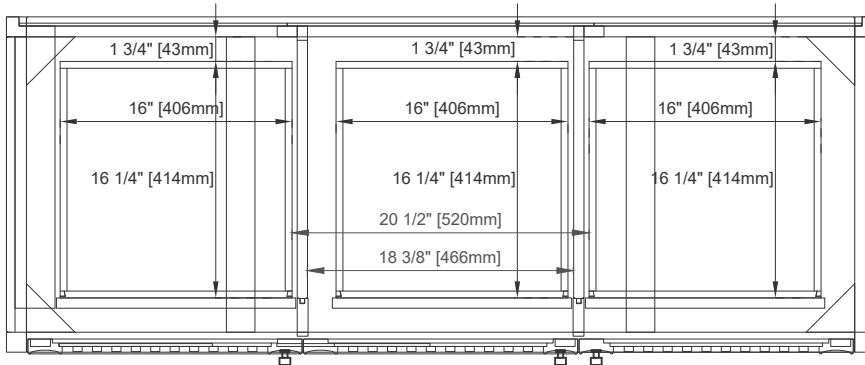

Adjustable Levelers

Dimension

Width: 59-7/8"

Depth: 23-1/8"

Height: 33-1/2"

Rough-In Height: 21-1/2"

60" S ATHENS VANITY

JAMES MARTIN VANITIES

E645-V60S-GW

Top View 1

Front View 1

All dimensions are nominal

Diagrams are of cabinet only –James Martin Optional Countertops and sinks are not shown

Visit website for warranty and installation information
www.jamesmartinvanities.com

60" S ATHENS VANITY

E645-V60S-GW

Top View 2

Front View 2

All dimensions are nominal

Diagrams are of cabinet only –James Martin Optional Countertops and sinks are not shown

Visit website for warranty and installation information
www.jamesmartinvanities.com

60" S ATHENS VANITY

JAMES MARTIN VANITIES

E645-V60S-GW

Side View 1

Side View 2

Back View

All dimensions are nominal

Diagrams are of cabinet only –James Martin Optional Countertops and sinks are not shown