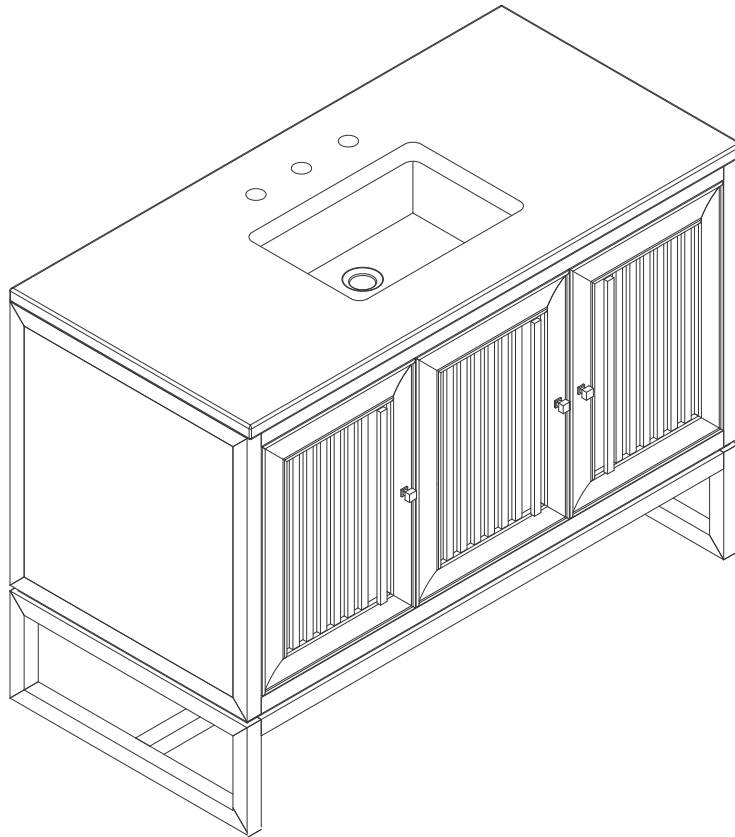

60" S ATHENS VANITY

JAMES MARTIN
VANITIES

E645-V60S-GW

Features and Materials

Solids: Yellow Poplar

Panels: MDF

Installation Type: Floor Standing with Wood Base or Wall Mounted Number of

Basins: One, with Optional 3cm Top

Vanity Top Included: NO, Optional 3cm Tops Available with Sinks

Number of Doors: Three

Number of Drawers: Five

USB/Power Component: Yes(ETL5011080)

Cord Length: 6'6"

Assembly Type: Installation of Optional 3cm Top

Assembly Type: Remove Base to Wall Hang (hardware included)

Door Panel: Reversible. One Side Finished in Glossy White, One Side Natural

Cork (Pattern: Patchwork)

Drawer Box Material and Construction: 12mm Plywood/English Dovetail Joinery

Adjustable Levelers

Dimension

Width: 59-7/8"

Depth: 23-1/8"

Height: 33-1/2"

Rough-In Height: 21-1/2"

60" S ATHENS VANITY

JAMES MARTIN VANITIES