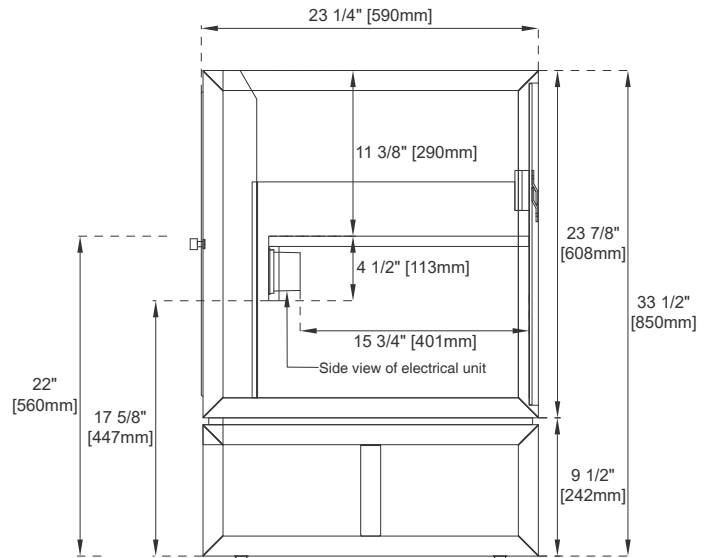

Adjustable Levelers

Dimension

Width: 59-7/8"

Depth: 23-1/8"

Height: 33-1/2"

Rough-In Height: 21-1/2"

60" S ATHENS VANITY

JAMES MARTIN VANITIES

E645-V60S-GW

Top View 1

Front View 1

All dimensions are nominal

Diagrams are of cabinet only –James Martin Optional Countertops and sinks are not shown

Visit website for warranty and installation information
www.jamesmartinvanities.com

60" S ATHENS VANITY

E645-V60S-GW

Top View 2

Front View 2

All dimensions are nominal

Diagrams are of cabinet only –James Martin Optional Countertops and sinks are not shown

Visit website for warranty and installation information
www.jamesmartinvanities.com

60" S ATHENS VANITY

JAMES MARTIN VANITIES

E645-V60S-GW

Side View 1

Side View 2

Back View

All dimensions are nominal

Diagrams are of cabinet only –James Martin Optional Countertops and sinks are not shown