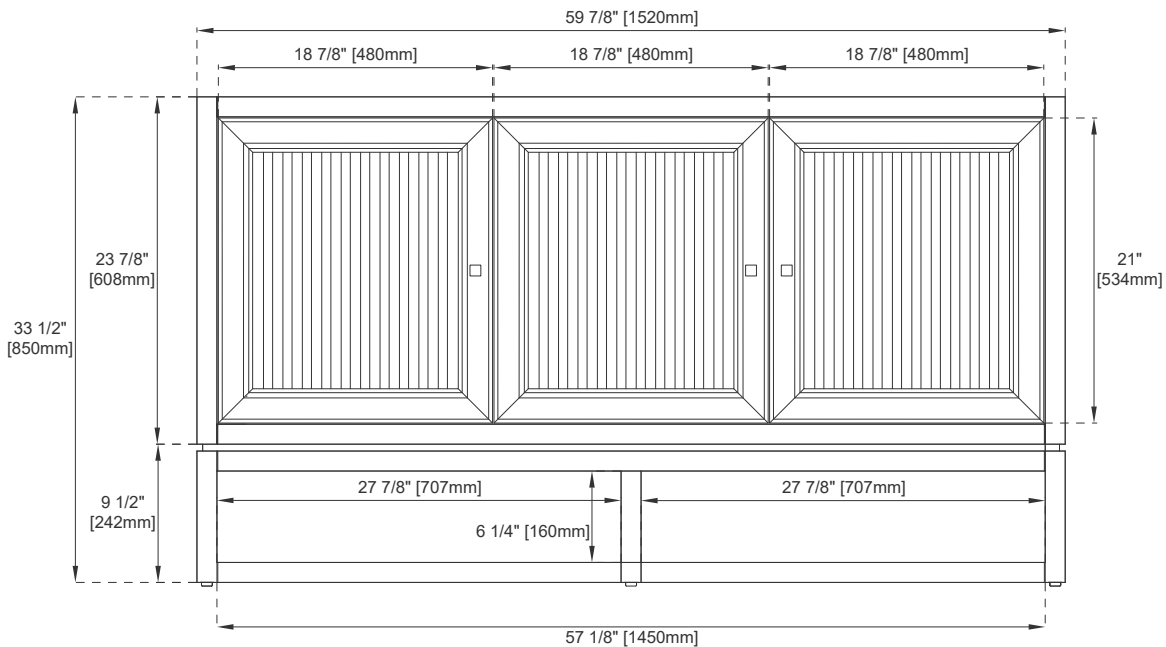

Hardware Material and Finish: Zinc Alloy in Polished Chrome

Fits Drain Hole Size: 1-3/4"

Overflow: Yes, Front Facing

Full Extension, Soft Close Glides

European Soft Close Hinges

Aluminum Laminate Drawer Liners

Adjustable Levelers

Dimension

Width: 59-7/8"

Depth: 23-1/8"

Height: 33-1/2"

Rough-In Height: 21-1/2"

60" S ATHENS VANITY

JAMES MARTIN VANITIES

E645-V60S-GW

Top View 1

Front View 1

All dimensions are nominal

Diagrams are of cabinet only –James Martin Optional Countertops and sinks are not shown

Visit website for warranty and installation information
www.jamesmartinvanities.com