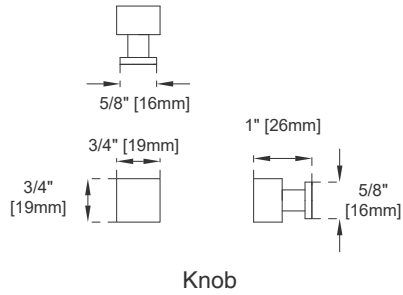

60" S ATHENS VANITY

JAMES MARTIN VANITIES

E645-V60S-GW

Top View 1